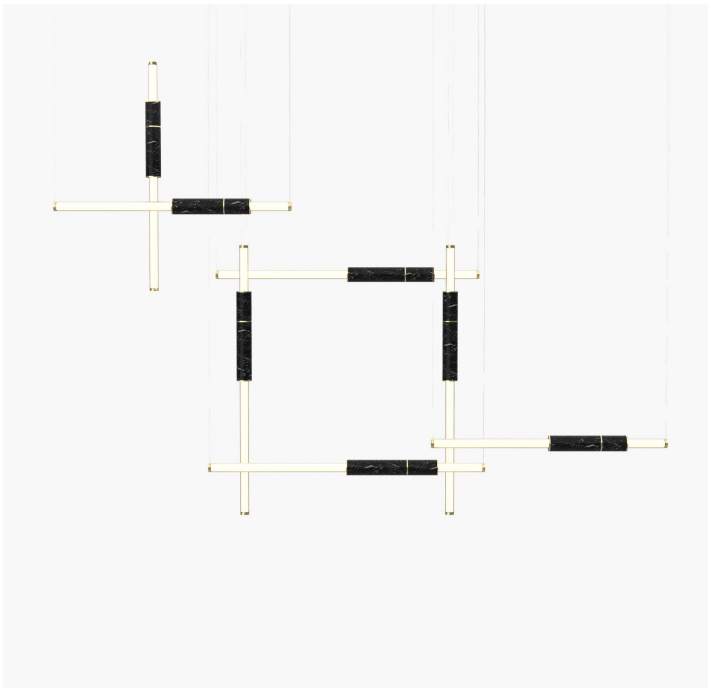

Empty State

S58-13

Dimensions	3 x Light Pipe 4 x Light Pipe	85mm OD X 1250mm 85mm OD x 1500mm
Weight	Brass Aluminium	17.6kg 9.5kg
Light Source	Led Matrix 3000k Decorative Lighting Only	
Power	Light Wattage Driver Wattage Voltage IP20 Rated	175.5w 96w (Two supplied) 110-130v / 220-240v
Hanging	We offer a range of hanging options. Including direct attach and fully enclosed ceiling roses. Light supplied with 1500mm / 3000mm / 6000mm length of cable to be hung and cut to desired length on site.	
Driver	Supplied with a dimable 12v LED Driver. Driver can be stored within 8m of the light, in a recess being the ceiling or enclosed within a ceiling rose.	

Metal Finish

-  Polished Brass
-  Black Anodised
-  Brushed Brass
-  Silver Anodised
-  Burnished Brass

Stone Finish

-  Black
-  White
-  Green