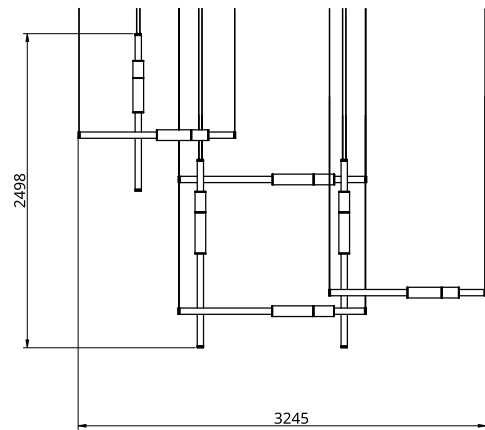

Empty State

S58-13

Dimensions	3 x Light Pipe 4 x Light Pipe	85mm OD X 1250mm 85mm OD x 1500mm
Weight	Brass Aluminium	17.6kg 9.5kg
Light Source	Led Matrix 3000k Decorative Lighting Only	
Power	Light Wattage Driver Wattage Voltage IP20 Rated	175.5w 96w (Two supplied) 110-130v / 220-240v
Hanging	We offer a range of hanging options. Including direct attach and fully enclosed ceiling roses. Light supplied with 1500mm / 3000mm / 6000mm length of cable to be hung and cut to desired length on site.	
Driver	Supplied with a dimable 12v LED Driver. Driver can be stored within 8m of the light, in a recess being the ceiling or enclosed within a ceiling rose.	