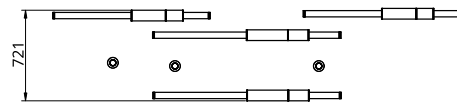

Empty State

S58-13

Dimensions	3 x Light Pipe 4 x Light Pipe	85mm OD X 1250mm 85mm OD x 1500mm
Weight	Brass Aluminium	17.6kg 9.5kg
Light Source	Led Matrix 3000k Decorative Lighting Only	
Power	Light Wattage Driver Wattage Voltage IP20 Rated	175.5w 96w (Two supplied) 110-130v / 220-240v
Hanging	We offer a range of hanging options. Including direct attach and fully enclosed ceiling roses. Light supplied with 1500mm / 3000mm / 6000mm length of cable to be hung and cut to desired length on site.	
Driver	Supplied with a dimable 12v LED Driver. Driver can be stored within 8m of the light, in a recess being the ceiling or enclosed within a ceiling rose.	