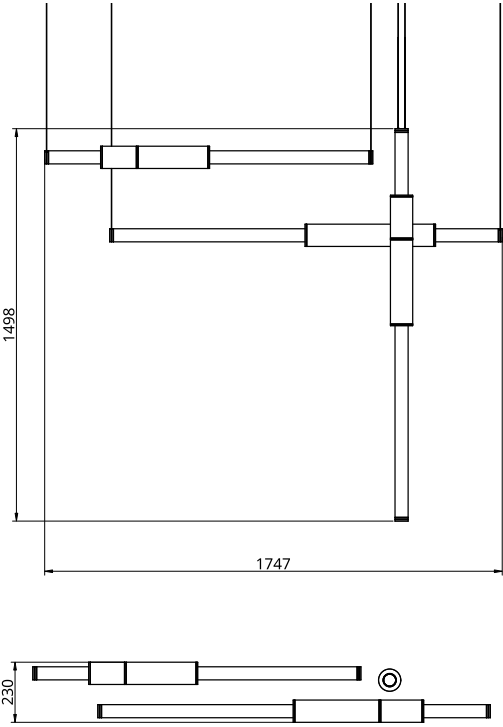

Empty State

S58-11

Dimensions	1 x Light Pipe 2 x Light Pipe	85mm OD X 1250mm 85mm OD x 1500mm
Weight	Brass Aluminium	7.6kg 4.1kg
Light Source	Led Matrix 3000k Decorative Lighting Only	
Power	Light Wattage Driver Wattage Voltage IP20 Rated	76.5w 90w 110-130v / 220-240v
Hanging	We offer a range of hanging options. Including direct attach and fully enclosed ceiling roses. Light supplied with 1500mm / 3000mm / 6000mm length of cable to be hung and cut to desired length on site.	
Driver	Supplied with a dimable 12v LED Driver. Driver can be stored within 8m of the light, in a recess being the ceiling or enclosed within a ceiling rose.	
	Driver Dimensions	180 x 60 x 35mm