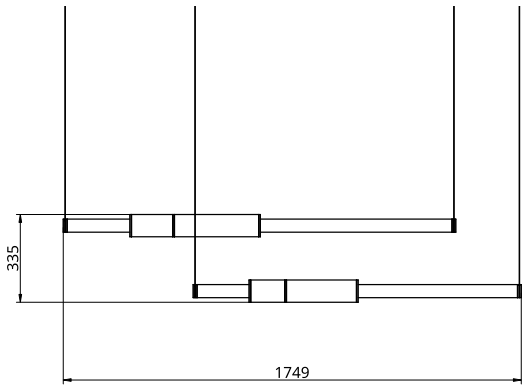

Empty State

S58-10

Dimensions	Light Pipe One Light Pipe Two	85mm OD x 1500mm 85mm OD x 1250mm
Weight	Brass Aluminium	5kg 2.7kg
Light Source	Led Matrix 3000k Decorative Lighting Only	
Power	Light Wattage Driver Wattage Voltage IP20 Rated	49.5w 90w 110-130v / 220-240v
Hanging	We offer a range of hanging options. Including direct attach and fully enclosed ceiling roses. Light supplied with 1500mm / 3000mm / 6000mm length of cable to be hung and cut to desired length on site.	
Driver	Supplied with a dimable 12v LED Driver. Driver can be stored within 8m of the light, in a recess being the ceiling or enclosed within a ceiling rose.	
	Driver Dimensions	180 x 60 x 35mm