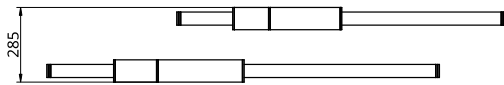

Empty State

S58-10

Dimensions	Light Pipe One Light Pipe Two	85mm OD x 1500mm 85mm OD x 1250mm
Weight	Brass Aluminium	5kg 2.7kg
Light Source	Led Matrix 3000k Decorative Lighting Only	
Power	Light Wattage Driver Wattage Voltage IP20 Rated	49.5w 90w 110-130v / 220-240v
Hanging	We offer a range of hanging options. Including direct attach and fully enclosed ceiling roses. Light supplied with 1500mm / 3000mm / 6000mm length of cable to be hung and cut to desired length on site.	
Driver	Supplied with a dimable 12v LED Driver. Driver can be stored within 8m of the light, in a recess being the ceiling or enclosed within a ceiling rose.	
	Driver Dimensions	180 x 60 x 35mm