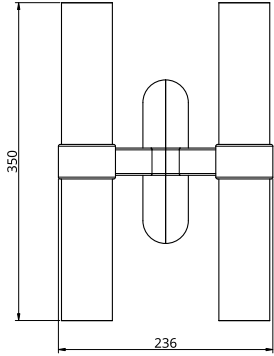

## S78-19

Product Breakdown	Wall Light Double Arm	
Dimensions	Height	350mm
	Width	236mm
	Depth	150mm
Weight	Brass	3.6kg
	Aluminium	2kg
Light Source	Led Matrix 3000k Decorative Lighting Only	
Power	Light Wattage	8w
	Driver Wattage	12w
	Voltage	110-130v / 220-240v
	IP20 Rated	
Install	Supplied with a 24v LED Driver. Driver stored within the light or in a recess behind the wall.	
	Driver Dimensions	77 x 40 x 29 mm
	Wall Plate	50 x 180 x 36.5 mm