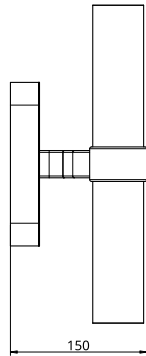

## S78-19

Product Breakdown	Wall Light Double Arm	
Dimensions	Height	350mm
	Width	236mm
	Depth	150mm
Weight	Brass	3.6kg
	Aluminium	2kg
Light Source	Led Matrix 3000k Decorative Lighting Only	
Power	Light Wattage	8w
	Driver Wattage	12w
	Voltage	110-130v / 220-240v
	IP20 Rated	
Install	Supplied with a 24v LED Driver. Driver stored within the light or in a recess behind the wall.	
	Driver Dimensions	77 x 40 x 29 mm
	Wall Plate	50 x 180 x 36.5 mm