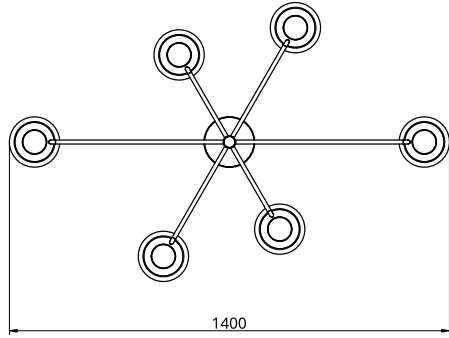

Empty State

S19-13

Product Breakdown	Tier 1	800mm OD
	Tier 2	1200mm OD
	Tier 3	800mm OD
Dimensions	OD	1200mm
	Height	216mm
Weight	Brass	7.9kg
	Aluminium	5kg
Light Source	Led Matrix 3000k Decorative Lighting Only	
Power	Light Wattage	20w
	Driver Wattage	40w
	Voltage	110-130v / 220-240v
	IP20 Rated	
Hanging	We offer a range of hanging options. Including direct attach and fully enclosed ceiling roses. Drop height offered in 50mm increments as standard. Max drop height is 1500mm. Custom drop heights available on request.	
Driver	Supplied with a dimable 12v LED Driver. Driver can be stored within 8m of the light, in a recess being the ceiling or enclosed within a ceiling rose.	
	Driver Dimensions	137 x 81.5 x 31mm
	Ceiling Rose Dimensions	200 x 52mm