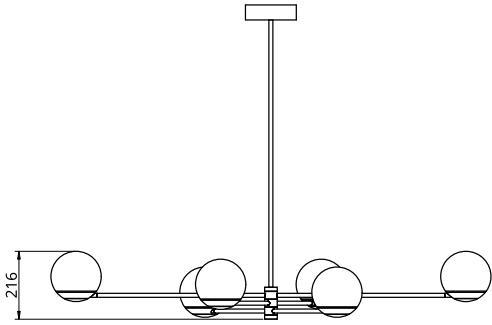

Empty State

S19-13

Product Breakdown	Tier 1	800mm OD
	Tier 2	1200mm OD
	Tier 3	800mm OD
Dimensions	OD	1200mm
	Height	216mm
Weight	Brass	7.9kg
	Aluminium	5kg
Light Source	Led Matrix 3000k Decorative Lighting Only	
Power	Light Wattage	20w
	Driver Wattage	40w
	Voltage	110-130v / 220-240v
	IP20 Rated	
Hanging	We offer a range of hanging options. Including direct attach and fully enclosed ceiling roses. Drop height offered in 50mm increments as standard. Max drop height is 1500mm. Custom drop heights available on request.	
Driver	Supplied with a dimable 12v LED Driver. Driver can be stored within 8m of the light, in a recess being the ceiling or enclosed within a ceiling rose.	
	Driver Dimensions	137 x 81.5 x 31mm
	Ceiling Rose Dimensions	200 x 52mm