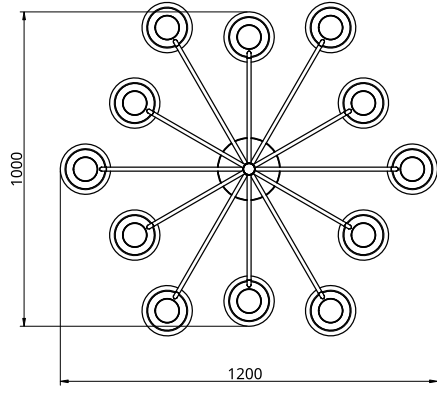

Empty State

S19-04

Product Breakdown	Tier 1	1000mm OD
	Tier 2	1200mm OD
Dimensions	OD	1000mm
	Height	428mm
Weight	Brass	16kg
	Aluminium	10kg
Light Source	Led Matrix	
	3000k	
	Decorative Lighting Only	
Power	Light Wattage	40w
	Driver Wattage	90w
	Voltage	110-130v / 220-240v
	IP20 Rated	
Hanging	We offer a range of hanging options. Including direct attach and fully enclosed ceiling roses. Drop height offered in 50mm increments as standard. Max drop height is 1500mm. Custom drop heights available on request.	
Driver	Supplied with a dimable 12v LED Driver. Driver can be stored within 8m of the light, in a recess being the ceiling or enclosed within a ceiling rose.	
	Driver Dimensions	180 x 60 x 35mm
	Ceiling Rose Dimensions	200 x 52mm