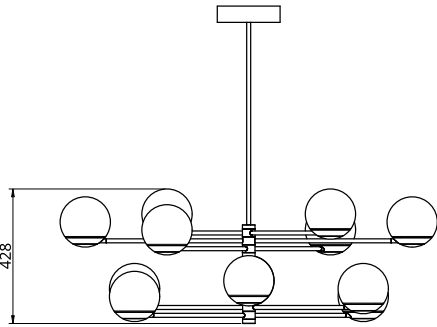

Empty State

S19-04

Product Breakdown	Tier 1	1000mm OD
	Tier 2	1200mm OD
Dimensions	OD	1000mm
	Height	428mm
Weight	Brass	16kg
	Aluminium	10kg
Light Source	Led Matrix	
	3000k	
	Decorative Lighting Only	
Power	Light Wattage	40w
	Driver Wattage	90w
	Voltage	110-130v / 220-240v
	IP20 Rated	
Hanging	We offer a range of hanging options. Including direct attach and fully enclosed ceiling roses. Drop height offered in 50mm increments as standard. Max drop height is 1500mm. Custom drop heights available on request.	
Driver	Supplied with a dimable 12v LED Driver. Driver can be stored within 8m of the light, in a recess being the ceiling or enclosed within a ceiling rose.	
	Driver Dimensions	180 x 60 x 35mm
	Ceiling Rose Dimensions	200 x 52mm