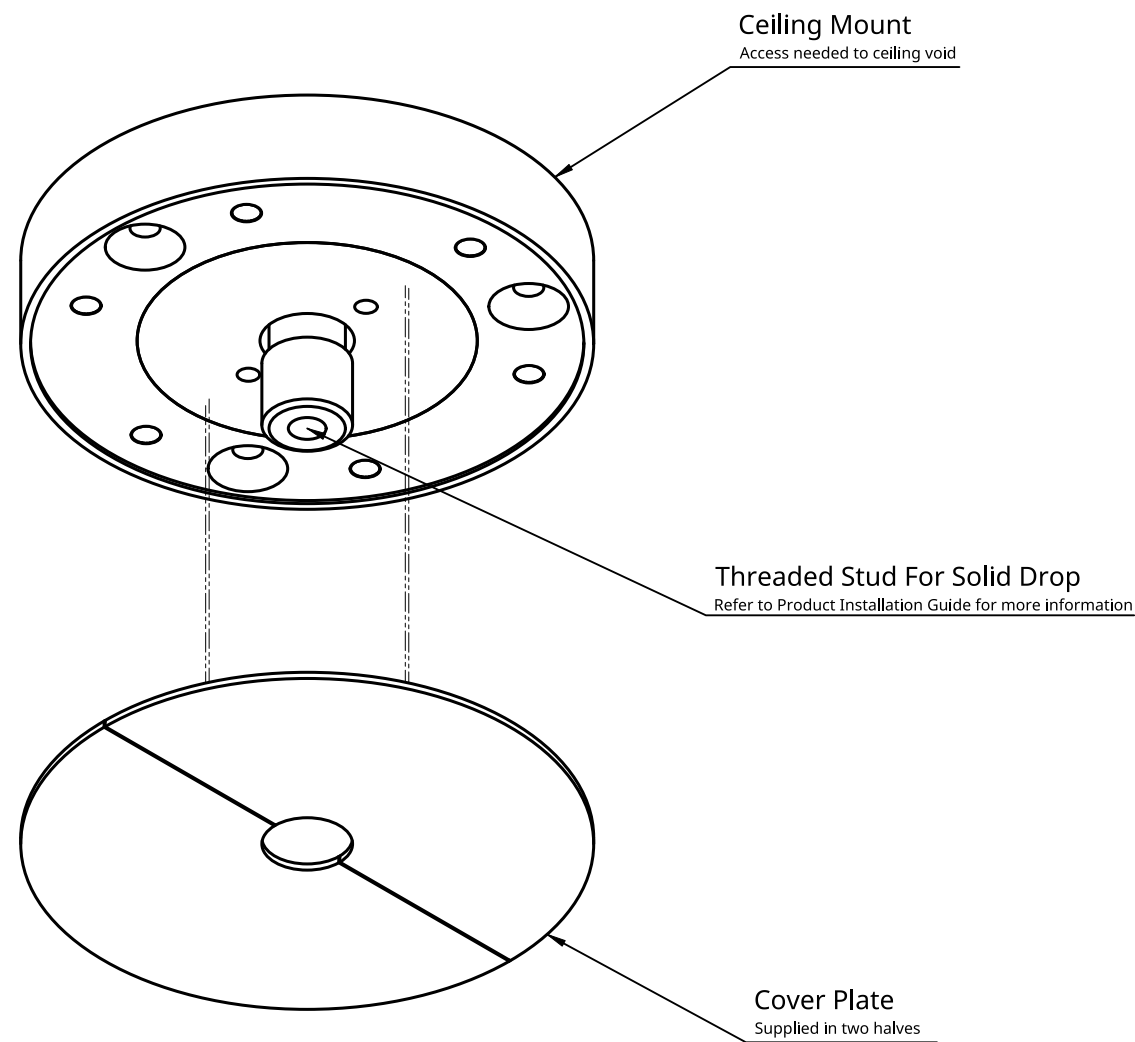

Drop and Ceiling Attachment Fully Customizable
 Please visit emptystate.com for more information

Note
 Refer to CRM tech sheet &
 Instruction drawing for
 further information &
 safety statement
emptystate.com

Empty State

Product
 ES_CRM

State
 ES_CRM-01

DATE
 13.05.2021

SIZE
 A3

SCALE
 1:1

REV.
 A

Dimensions in mm

DO NOT SCALE DRAWING