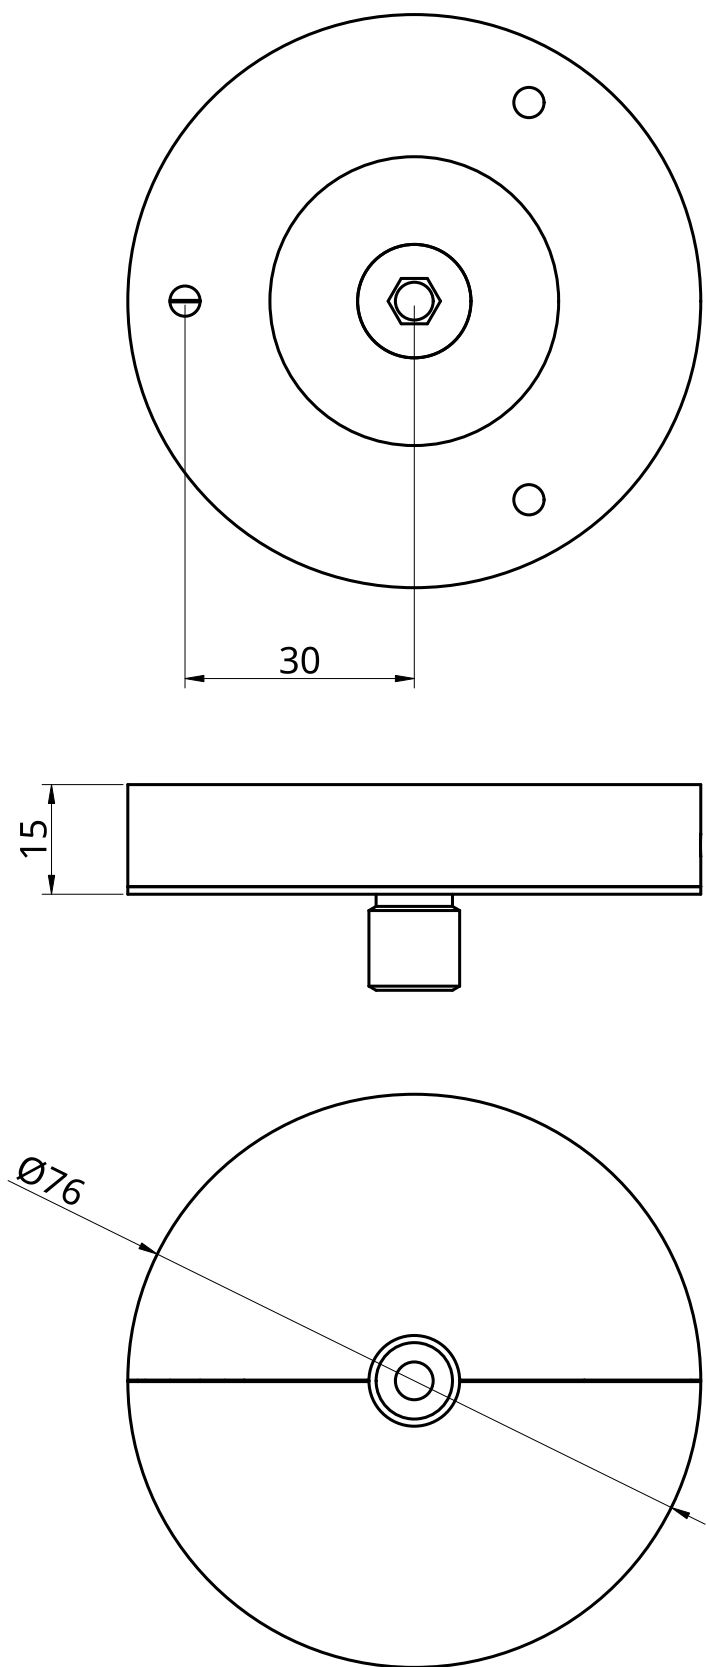

Drop and Ceiling Attachment Fully Customizable
 Please visit emptystate.com for more information

Note
 Refer to CRM tech sheet &
 Instruction drawing for
 further information &
 safety statement
emptystate.com

Empty State

Product
 ES_CRM

State
 ES_CRM-01

DATE
 13.05.2021

SIZE
 A3

SCALE
 1:1

REV.
 A

Dimensions in mm

DO NOT SCALE DRAWING