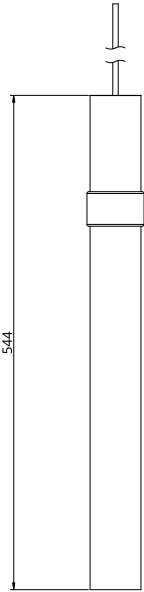

Empty State

S78-20

Product Breakdown	Pendent	
Dimensions	Height	544mm
	OD	62.8mm
Weight	Brass	1.2kg
	Aluminium	0.9kg
Light Source	Led Matrix 3000k Decorative Lighting Only	
Power	Light Wattage	2w
	Driver Wattage	15w
	Voltage	110-130v / 220-240v
	IP20 Rated	
Install	Direct Attach Supplied with a dimable 24v LED Driver. Driver can be stored within 8m of the light, in a recess behind the wall.	
	Driver Dimensions	95 x 40 x 25 mm

Metal Finish

-  Polished Brass
-  Black Anodised
-  Brushed Brass
-  Silver Anodised
-  Burnished Brass

Glass Finish

-  Frosted Ombre