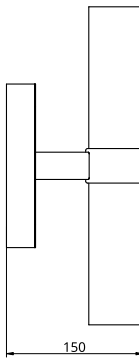

Empty State

S78-18

Product Breakdown	Wall Light Single Arm	
Dimensions	Height	350mm
	Width	63mm
	Depth	150mm
Weight	Brass	2.2kg
	Aluminium	1.2kg
Light Source	Led Matrix 3000k Decorative Lighting Only	
Power	Light Wattage	4w
	Driver Wattage	8w
	Voltage	110-130v / 220-240v
	IP20 Rated	
Install	Supplied with a dimable 24v LED Driver. Driver can be stored within 8m of the light, in a recess behind the wall or enclosed within the wall plate.	
	Driver Dimensions	72.5 x 30.2 x 23.5 mm
	Wall Plate	50 x 180 x 31 mm