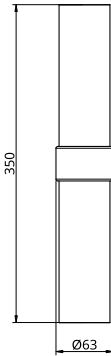

Empty State

S78-18

Product Breakdown	Wall Light Single Arm	
Dimensions	Height	350mm
	Width	63mm
	Depth	150mm
Weight	Brass	2.2kg
	Aluminium	1.2kg
Light Source	Led Matrix 3000k Decorative Lighting Only	
Power	Light Wattage	4w
	Driver Wattage	8w
	Voltage	110-130v / 220-240v
	IP20 Rated	
Install	Supplied with a dimable 24v LED Driver. Driver can be stored within 8m of the light, in a recess behind the wall or enclosed within the wall plate.	
	Driver Dimensions	72.5 x 30.2 x 23.5 mm
	Wall Plate	50 x 180 x 31 mm