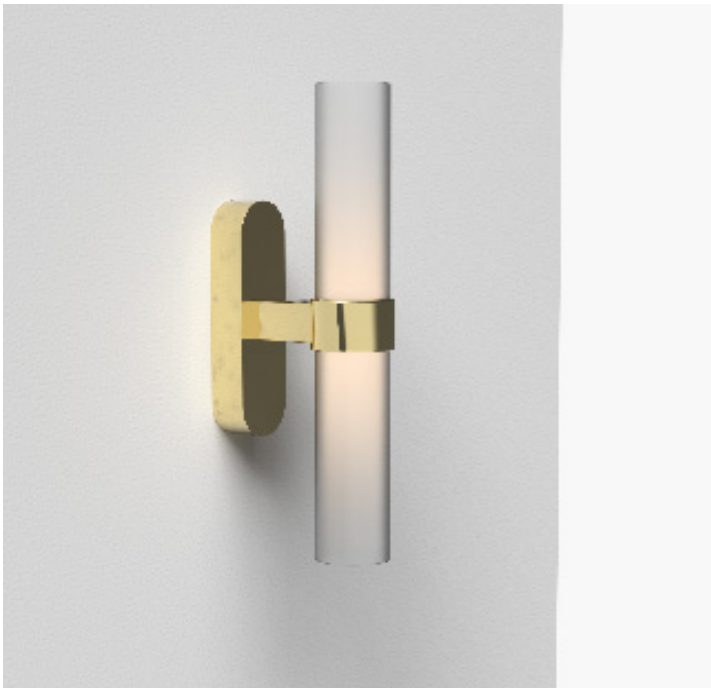

Empty State

S78-18

Product Breakdown	Wall Light Single Arm	
Dimensions	Height	350mm
	Width	63mm
	Depth	150mm
Weight	Brass	2.2kg
	Aluminium	1.2kg
Light Source	Led Matrix 3000k Decorative Lighting Only	
Power	Light Wattage	4w
	Driver Wattage	8w
	Voltage	110-130v / 220-240v
	IP20 Rated	
Install	Supplied with a dimable 24v LED Driver. Driver can be stored within 8m of the light, in a recess behind the wall or enclosed within the wall plate.	
	Driver Dimensions	72.5 x 30.2 x 23.5 mm
	Wall Plate	50 x 180 x 31 mm

Metal Finish

-  Polished Brass
-  Black Anodised
-  Brushed Brass
-  Silver Anodised
-  Burnished Brass

Glass Finish

-  Frosted Ombre