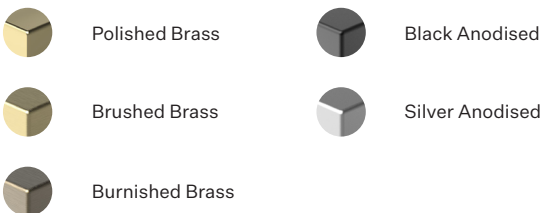

# Empty State

## S36-09

Product Breakdown	A single Pill pendant hung from a compact wall plate.	
Dimensions	Pill OD	100mm
	Height	404mm
	Depth	150mm
Weight	Brass	1.6kg
	Aluminium	0.6kg
Light Source	Led Matrix 3000k Decorative Lighting Only	
Power	Light Wattage	3w
	Driver Wattage	15w
	Voltage	110-130v / 220-240v
	IP20 Rated	
Hanging	Light supplied with 1500mm / 3000mm / 6000mm length of cable to be hung and cut to desired length on site.	
	Wall Plate	
	OD	100mm
	Height	36mm
Driver	Supplied with a dimable 24v LED Driver. Driver can be stored within 8m of the light, in a recess behind the wall or enclosed within the wall plate.	
	Driver Dimensions	94 x 40 x 25mm

### Metal Finish