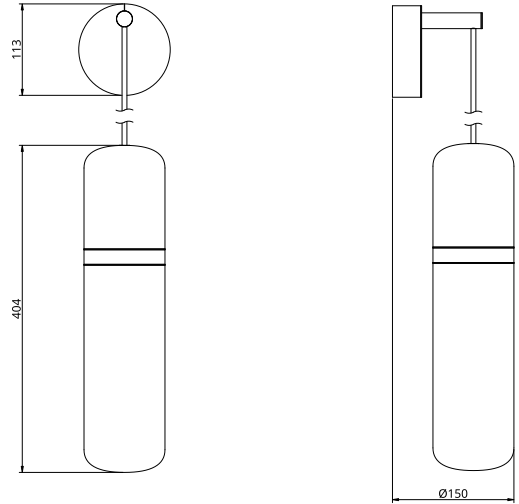

## S36-09

Product Breakdown	A single Pill pendant hung from a compact wall plate.	
Dimensions	Pill OD	100mm
	Height	404mm
	Depth	150mm
Weight	Brass	1.6kg
	Aluminium	0.6kg
Light Source	Led Matrix 3000k Decorative Lighting Only	
Power	Light Wattage	3w
	Driver Wattage	15w
	Voltage	110-130v / 220-240v
	IP20 Rated	
Hanging	Light supplied with 1500mm / 3000mm / 6000mm length of cable to be hung and cut to desired length on site.	
	Wall Plate	
	OD	100mm
	Height	36mm
Driver	Supplied with a dimable 24v LED Driver. Driver can be stored within 8m of the light, in a recess behind the wall or enclosed within the wall plate.	
	Driver Dimensions	94 x 40 x 25mm