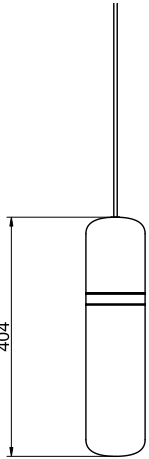

Empty State

S36-01

Product Breakdown Singular pendent light.

Dimensions OD 110mm
Height 404mm

Weight Brass 1.6kg
Aluminium 0.6kg

Light Source Led Matrix
3000k
Decorative Lighting Only

Power Light Wattage 3.2w
Driver Wattage 15w
Voltage 110-130v / 220-240v
IP20 Rated

Hanging We offer a range of hanging options. Including direct attach and fully enclosed ceiling roses. Light supplied with 1500mm / 3000mm / 6000mm length of cable to be hung and cut to desired length on site.

Driver Supplied with a dimable 24v LED Driver. Driver can be stored within 8m of the light, in a recess being the ceiling or enclosed within a ceiling rose.

Driver Dimensions 94 x 40 x 25mm
Ceiling Rose Dimensions 120 x 39mm