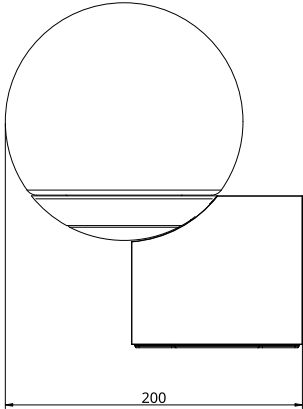

## S19-14

Product Breakdown Ball & Hoop Table light.

Dimensions Height 232mm  
Length 200mm  
Depth 160mm

Weight Brass 2.2kg  
Aluminium 1.1kg

Light Source Led Matrix  
3000k  
Decorative Lighting Only

Power Light Wattage 3w  
Driver Wattage 15w  
Voltage 110-130v / 220-240v  
IP20 Rated

Info The table light is supplied with 2m of cable with a in-line switch.

Driver Supplied with a 24v LED Driver and is stored with in the light.  
Driver Dimensions 94 x 40 x 25mm  
Ceiling Rose Dimensions 200 x 52mm