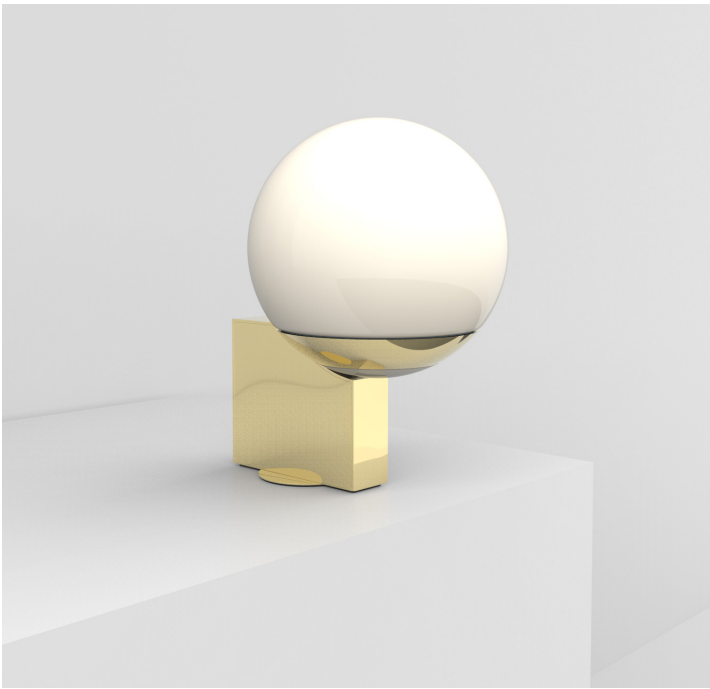

## S19-14

Product Breakdown Ball & Hoop Table light.

Dimensions Height 232mm  
Length 200mm  
Depth 160mm

Weight Brass 2.2kg  
Aluminium 1.1kg

Light Source Led Matrix  
3000k  
Decorative Lighting Only

Power Light Wattage 3w  
Driver Wattage 15w  
Voltage 110-130v / 220-240v  
IP20 Rated

Info The table light is supplied with 2m of cable with a in-line switch.

Driver Supplied with a 24v LED Driver and is stored with in the light.  
Driver Dimensions 94 x 40 x 25mm  
Ceiling Rose Dimensions 200 x 52mm

### Glass Finish

- Opal White
- Smoked
- Frosted