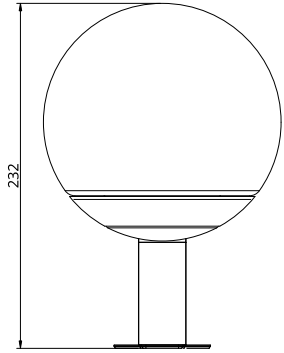

## S19-14

Product Breakdown Ball & Hoop Table light.

Dimensions Height 232mm  
Length 200mm  
Depth 160mm

Weight Brass 2.2kg  
Aluminium 1.1kg

Light Source Led Matrix  
3000k  
Decorative Lighting Only

Power Light Wattage 3w  
Driver Wattage 15w  
Voltage 110-130v / 220-240v  
IP20 Rated

Info The table light is supplied with 2m of cable with a in-line switch.

Driver Supplied with a 24v LED Driver and is stored with in the light.  
Driver Dimensions 94 x 40 x 25mm  
Ceiling Rose Dimensions 200 x 52mm