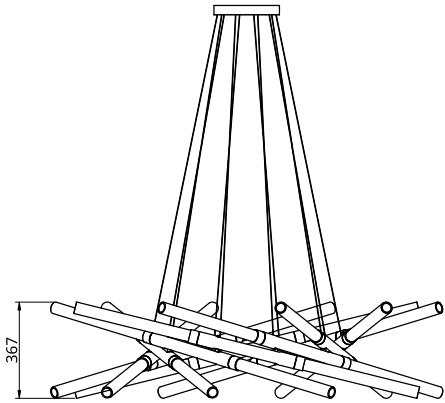

## S06-08

|              |   |                     |
|--------------|---|---------------------|
| Dimensions   | OD  | 1320mm              |
|              | Height  | 366mm               |
| Weight       | Brass   | 30.7kg              |
|              | Aluminium   | 9.8kg               |
| Light Source | Led Bulbs   | 3000k               |
|              | Decorative Lighting Only  |                     |
| Power        | Light Wattage   | 80w                 |
|              | Driver Wattage  | 90w                 |
|              | Voltage   | 110-130v / 220-240v |
|              | IP20 Rated  |                     |
| Hanging      | We offer a range of hanging options. Including direct attach and fully enclosed ceiling roses. Light supplied with 1500mm / 3000mm / 6000mm length of cable to be hung and cut to desired length on site. |                     |
| Driver       | Supplied with a dimable 12v LED Driver. Driver can be stored within 8m of the light, in a recess being the ceiling or enclosed within a ceiling rose.   |                     |
|              | Driver Dimensions   | 180 x 60 x 35mm     |
|              | Ceiling Rose Dimensions   | 250x 35mm           |