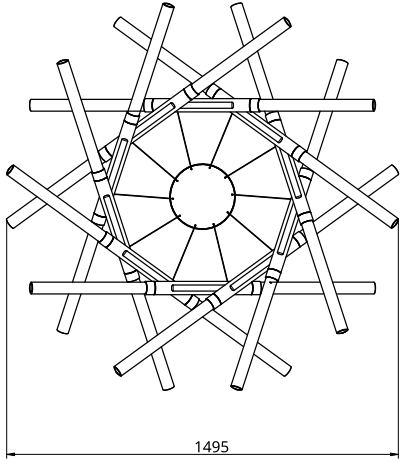

## S06-08

|              |   |                     |
|--------------|---|---------------------|
| Dimensions   | OD  | 1320mm              |
|              | Height  | 366mm               |
| Weight       | Brass   | 30.7kg              |
|              | Aluminium   | 9.8kg               |
| Light Source | Led Bulbs   | 3000k               |
|              | Decorative Lighting Only  |                     |
| Power        | Light Wattage   | 80w                 |
|              | Driver Wattage  | 90w                 |
|              | Voltage   | 110-130v / 220-240v |
|              | IP20 Rated  |                     |
| Hanging      | We offer a range of hanging options. Including direct attach and fully enclosed ceiling roses. Light supplied with 1500mm / 3000mm / 6000mm length of cable to be hung and cut to desired length on site. |                     |
| Driver       | Supplied with a dimable 12v LED Driver. Driver can be stored within 8m of the light, in a recess being the ceiling or enclosed within a ceiling rose.   |                     |
|              | Driver Dimensions   | 180 x 60 x 35mm     |
|              | Ceiling Rose Dimensions   | 250x 35mm           |