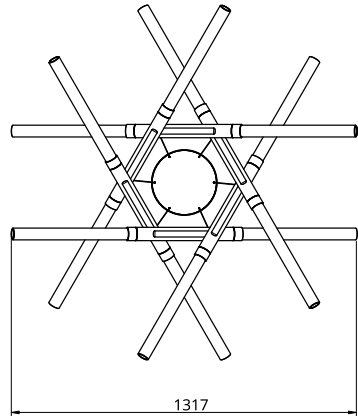

Empty State

S06-06

| | | |
|--------------|---|--------------------------|
| Dimensions | OD | 1320mm |
| | Height | 368mm |
| Weight | Brass | 18.5kg |
| | Aluminium | 5.9kg |
| Light Source | Led Bulbs | 3000k |
| | | Decorative Lighting Only |
| Power | Light Wattage | 48w |
| | Driver Wattage | 90w |
| | Voltage | 110-130v / 220-240v |
| | IP20 Rated | |
| Hanging | We offer a range of hanging options. Including direct attach and fully enclosed ceiling roses. Light supplied with 1500mm / 3000mm / 6000mm length of cable to be hung and cut to desired length on site. | |
| Driver | Supplied with a dimable 12v LED Driver. Driver can be stored within 8m of the light, in a recess being the ceiling or enclosed within a ceiling rose. | |
| | Driver Dimensions | 180 x 60 x 35mm |
| | Ceiling Rose Dimensions | 250x 35mm |