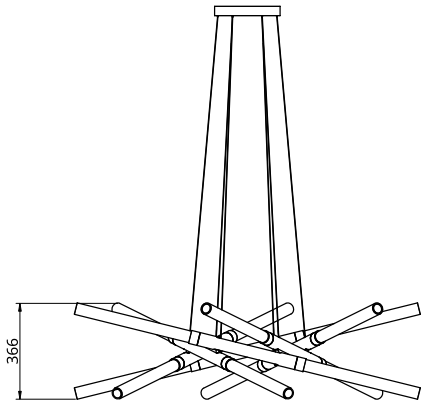

Empty State

S06-06

| | | |
|--------------|---|--------------------------|
| Dimensions | OD | 1320mm |
| | Height | 368mm |
| Weight | Brass | 18.5kg |
| | Aluminium | 5.9kg |
| Light Source | Led Bulbs | 3000k |
| | | Decorative Lighting Only |
| Power | Light Wattage | 48w |
| | Driver Wattage | 90w |
| | Voltage | 110-130v / 220-240v |
| | IP20 Rated | |
| Hanging | We offer a range of hanging options. Including direct attach and fully enclosed ceiling roses. Light supplied with 1500mm / 3000mm / 6000mm length of cable to be hung and cut to desired length on site. | |
| Driver | Supplied with a dimable 12v LED Driver. Driver can be stored within 8m of the light, in a recess being the ceiling or enclosed within a ceiling rose. | |
| | Driver Dimensions | 180 x 60 x 35mm |
| | Ceiling Rose Dimensions | 250x 35mm |