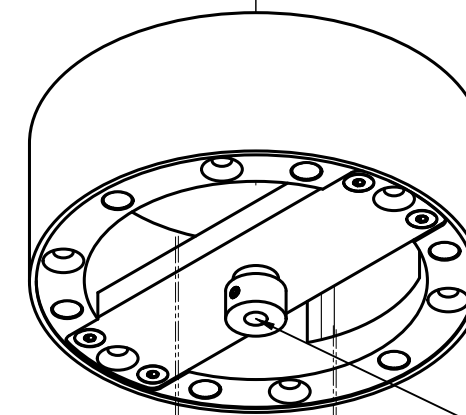

Driver
Access needed to ceiling void

Ceiling Canopy

Grip for chorded cables
Refer to Product Installation Guide for more information

Cover Plate
Supplied in two halves

Note
Refer to CR15 tech sheet &
Instruction drawing for
further information &
safety statement
emptystate.com

Empty State

Product
ES-CR

State
ES-CR15-03

DATE
11.05.2021

SIZE
A3

SCALE
1:2

REV.
A

Dimensions in mm

DO NOT SCALE DRAWING