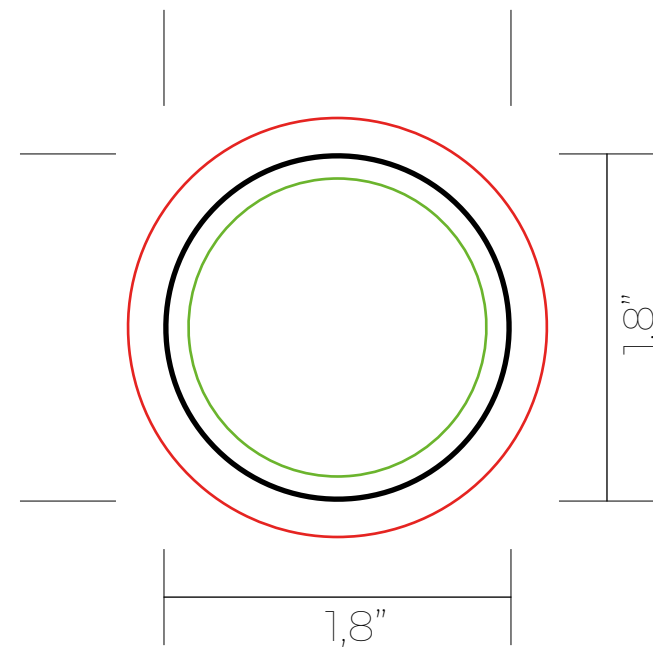

LEFT

RIGHT

- SAFE ZONE LINE
- PRODUCT REAL SIZE
- BLEED LINE

PRINT AREA