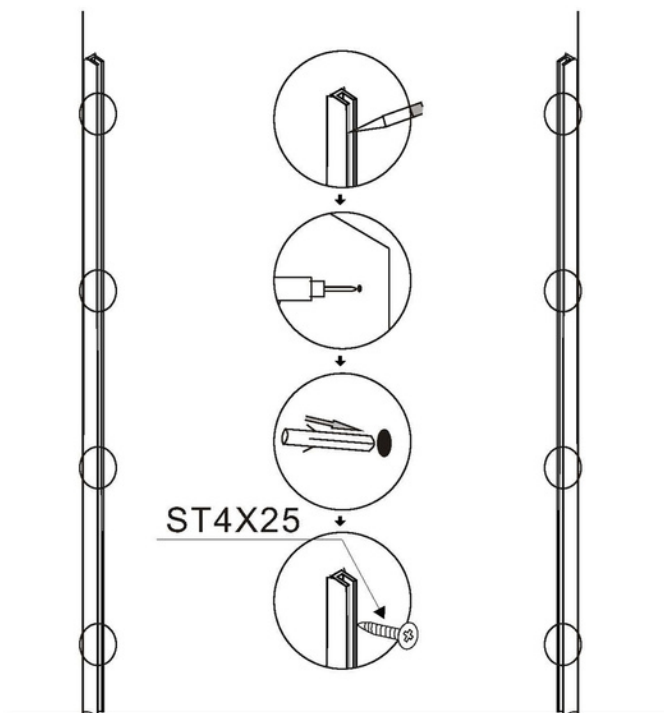

Installation Operation Manual

MORINI®
GROUP

Prodotto importato e distribuito da:
MORINI GROUP SRL
Martina Franca (Taranto) Italy

www.morini-group.it

Made in P.R.C.

I X B O X
shower