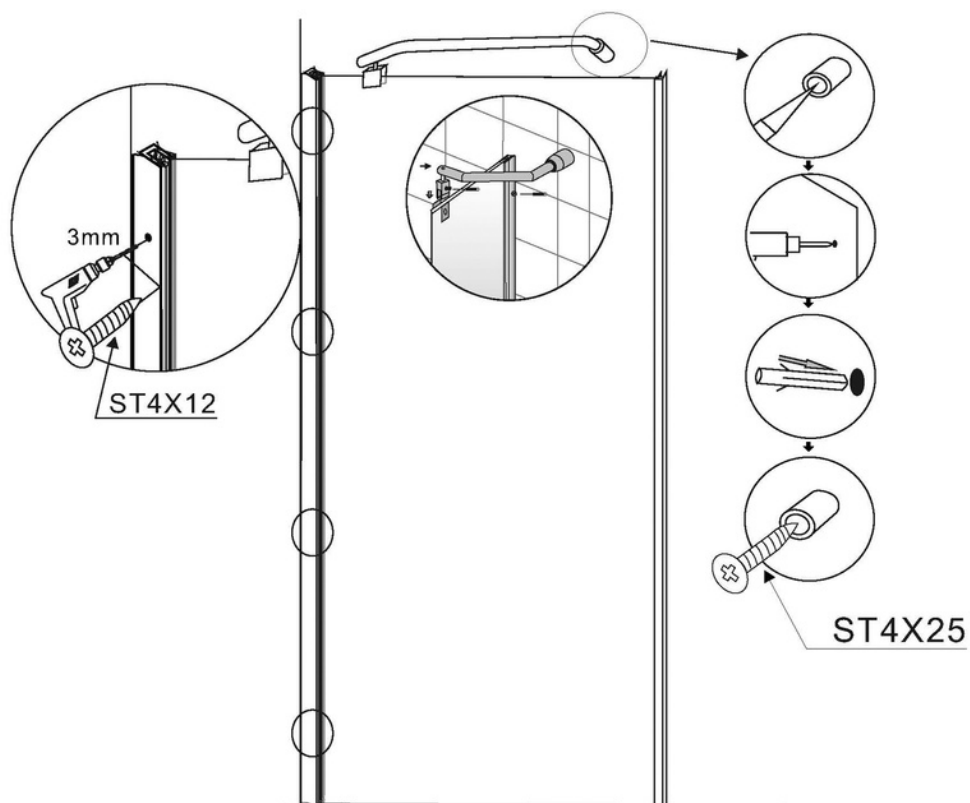

MORINI[®]
GROUP

Prodotto importato e distribuito da:
MORINI GROUP SRL
Martina Franca (Taranto) Italy

www.morini-group.it

Made in P.R.C.

I X B O X
shower

INSTALL INSTRUCTION

- 1.profile**
- 2.aluminium alloy**
- 3.screw**
- 4.glass**
- 5.plastic swell**

MORINI[®]
GROUP

Prodotto importato e distribuito da:
MORINI GROUP SRL
Martina Franca (Taranto) Italy

www.morini-group.it

Made in P.R.C.

I X B O X
shower

Install Instruction

- | | |
|------------------|------------------|
| 1. Wall profile | 9. Door column |
| 2. Colonnade | 10. Up track |
| 3. Plastic pulge | 11. Glass column |
| 4. Moving glass | 12. Rollet |
| 5. Fixed glass | 13. Rubler seal |
| 6. Screw | 14. Fixture |
| 7. Down track | 15. Gatepost |
| 8. Rubler seal | 16. Column |