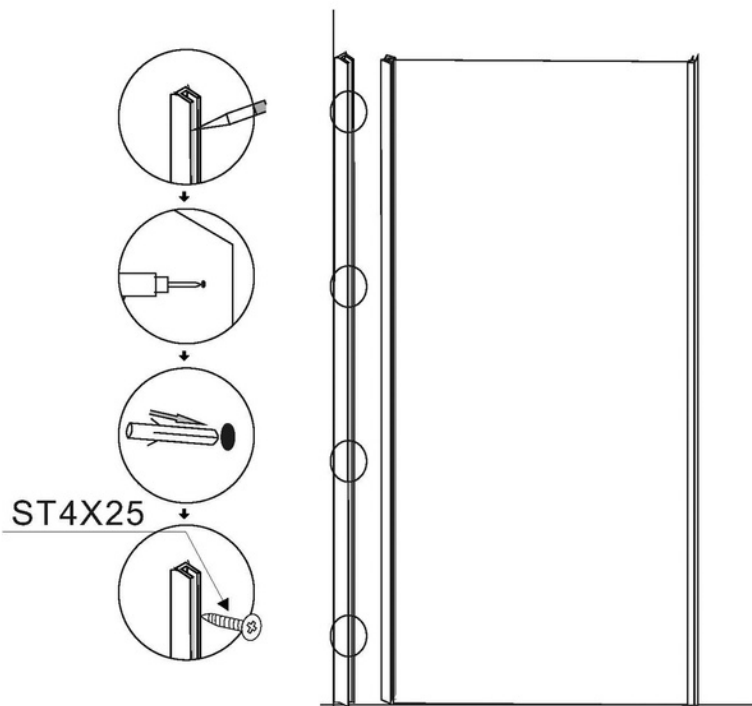

Installation Operation Manual

MORINI®
GROUP

Prodotto importato e distribuito da:
MORINI GROUP SRL
Martina Franca (Taranto) Italy

www.morini-group.it

Made in P.R.C.

I X B O X
shower