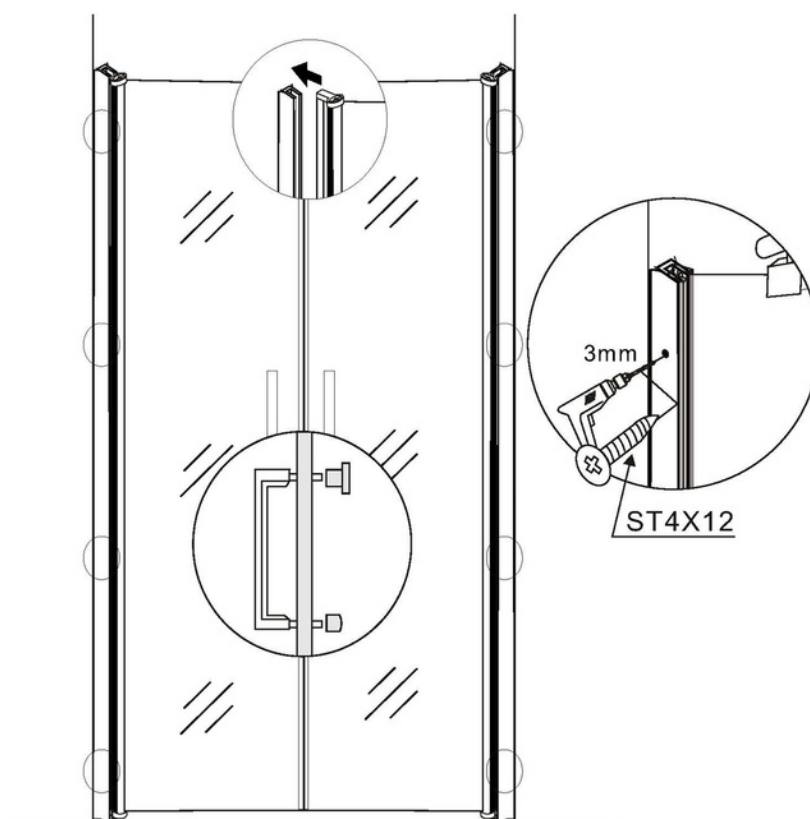

Installation Operation Manual

MORINI®
GROUP

Prodotto importato e distribuito da:
MORINI GROUP SRL
Martina Franca (Taranto) Italy

www.morini-group.it

Made in P.R.C.

I X B O X
shower