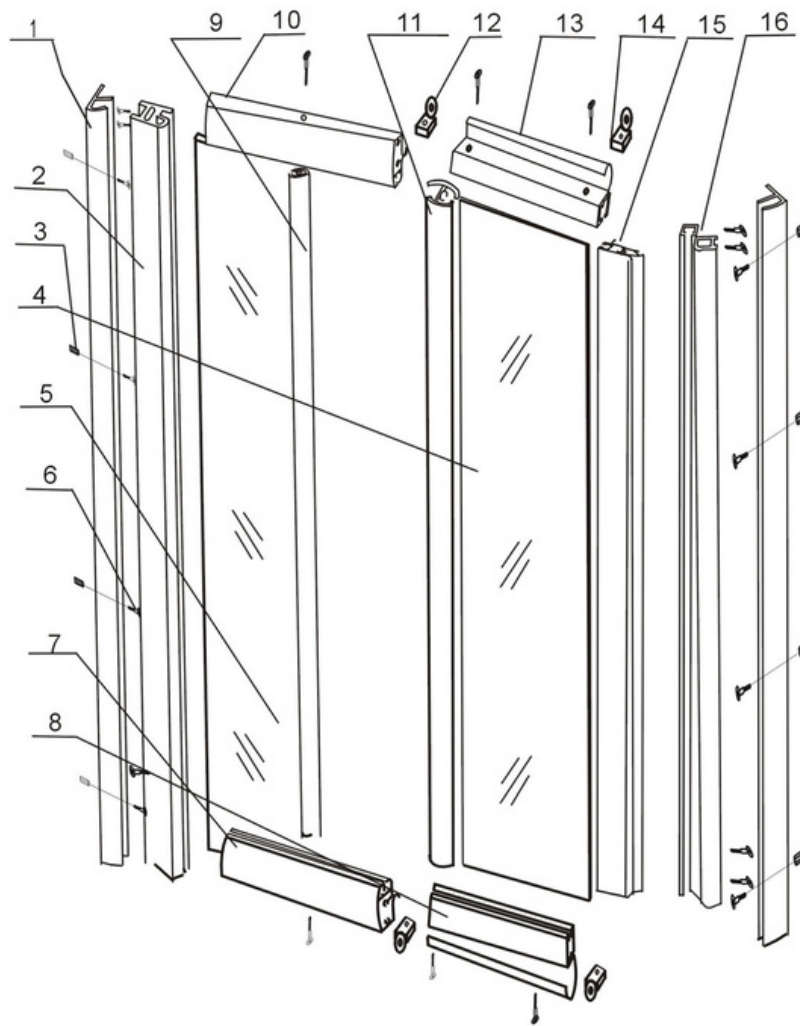

MORINI[®]
GROUP

Prodotto importato e distribuito da:
MORINI GROUP SRL
Martina Franca (Taranto) Italy

www.morini-group.it

Made in P.R.C.

I X B O X
shower

Install Instruction

- | | |
|------------------|------------------|
| 1. Wall profile | 9. Door column |
| 2. Colonnade | 10. Up track |
| 3. Plastic pulge | 11. Glass column |
| 4. Moving glass | 12. Rollet |
| 5. Fixed glass | 13. Rubler seal |
| 6. Screw | 14. Fixture |
| 7. Down track | 15. Gatepost |
| 8. Rubler seal | 16. Column |