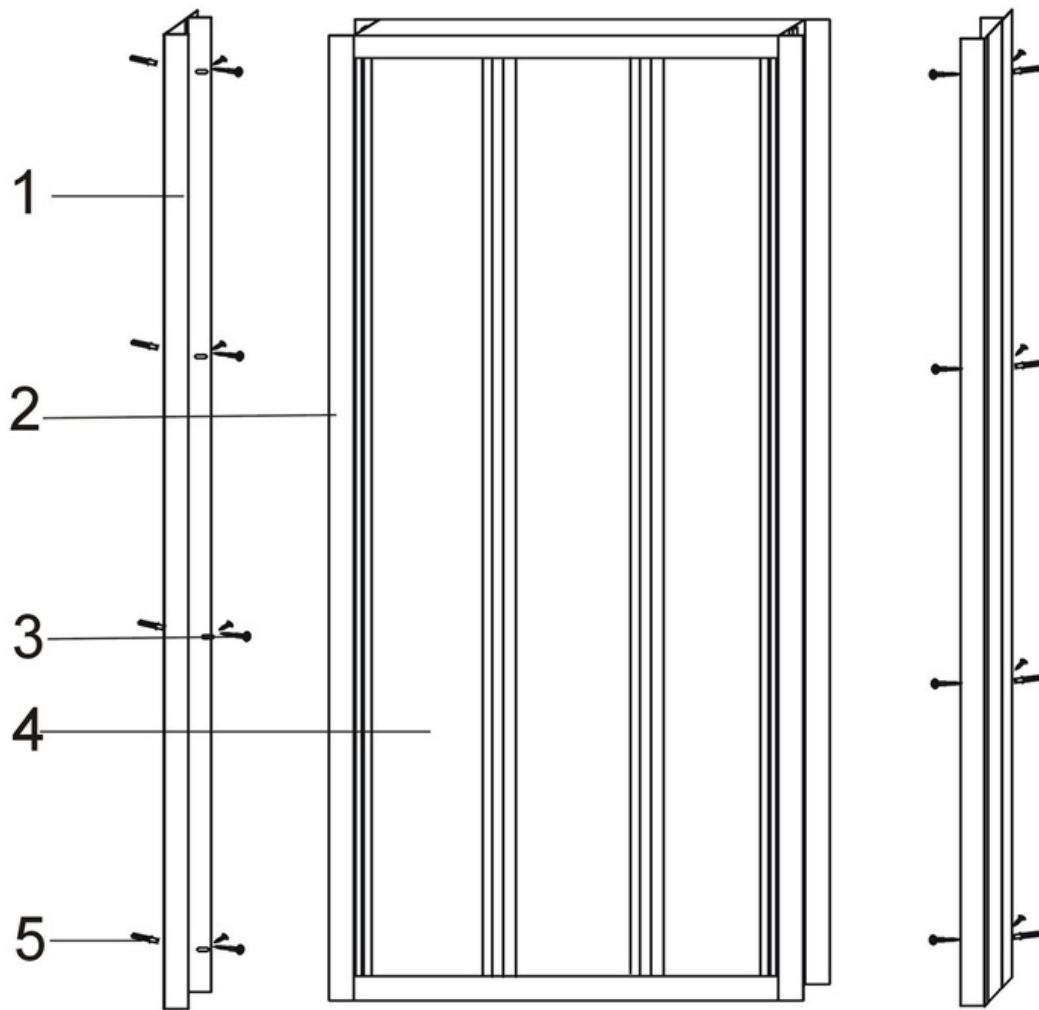

MORINI[®]
GROUP

Prodotto importato e distribuito da:
MORINI GROUP SRL
Martina Franca (Taranto) Italy

www.morini-group.it

Made in P.R.C.

I X B O X
shower

INSTALL INSTRUCTION

- 1.profile**
- 2.aluminium alloy**
- 3.screw**
- 4.glass**
- 5.plastic swell**

MORINI[®]
GROUP

Prodotto importato e distribuito da:
MORINI GROUP SRL
Martina Franca (Taranto) Italy

www.morini-group.it

Made in P.R.C.

I X B O X
shower

Install Instruction

- | | |
|------------------|------------------|
| 1. Wall profile | 9. Door column |
| 2. Colonnade | 10. Up track |
| 3. Plastic pulge | 11. Glass column |
| 4. Moving glass | 12. Rollet |
| 5. Fixed glass | 13. Rubler seal |
| 6. Screw | 14. Fixture |
| 7. Down track | 15. Gatepost |
| 8. Rubler seal | 16. Column |