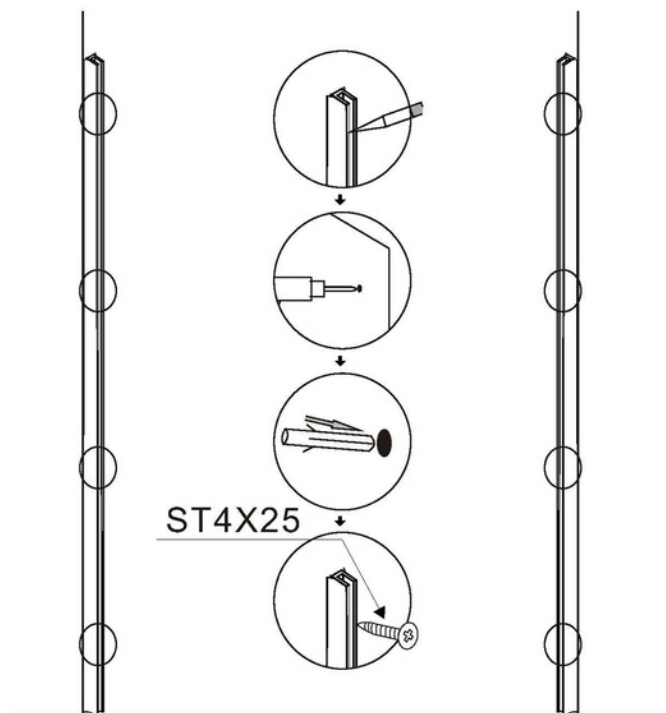

Installation Operation Manual

MORINI®
GROUP

Prodotto importato e distribuito da:
MORINI GROUP SRL
Martina Franca (Taranto) Italy

www.morini-group.it

Made in P.R.C.

I X B O X
shower