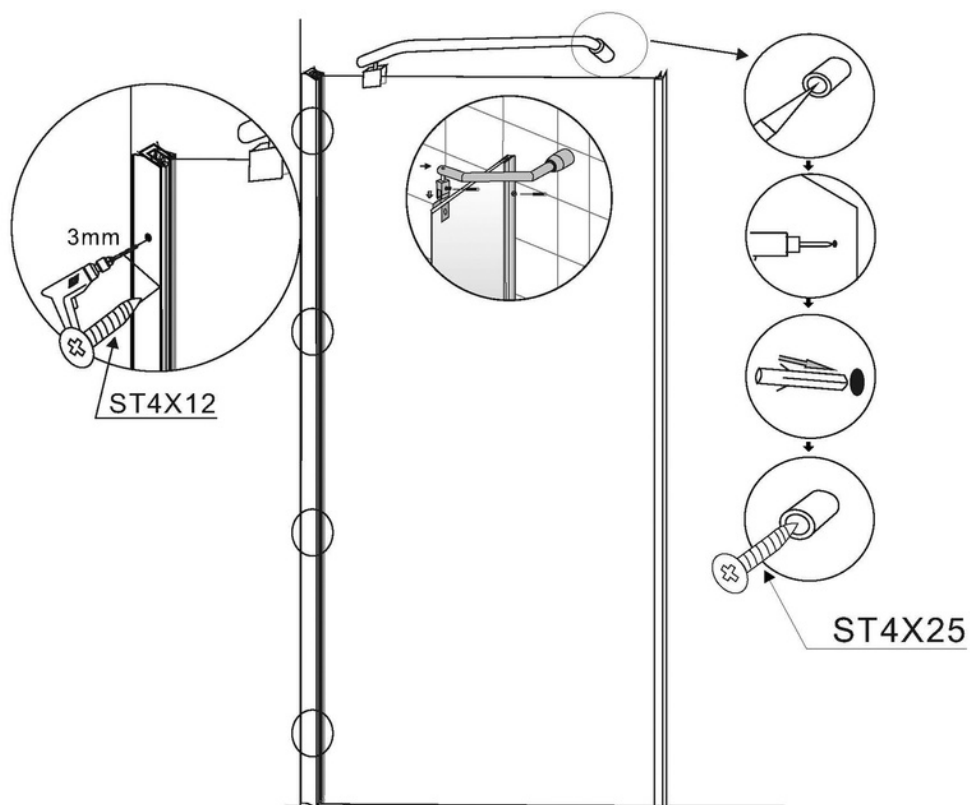

Installation Operation Manual

MORINI®
GROUP

Prodotto importato e distribuito da:
MORINI GROUP SRL
Martina Franca (Taranto) Italy

www.morini-group.it

Made in P.R.C.

I X B O X
shower