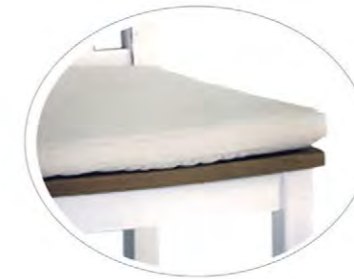

TL 1190 U
W47 D49 H87
seat height 48 cm

2 CHOOSE LEGS

Bar tables

Dining tables and wall tables

Coffee tables and benches

CUSH
All chairs may be delivered with tie-on cushions on request.

TL 1141 U
W47 D41 H98
seat height 49 cm