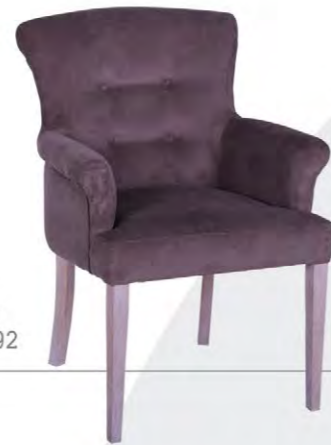

NC-7149MD
ML-7149MD
W52 D67 H92

NC-7159MD
ML 7159MD
W66 D69 H92
arm height
67 cm