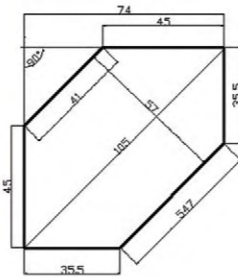

FLEXI COLLECTION

Bookcases

Standard: K3 knobs