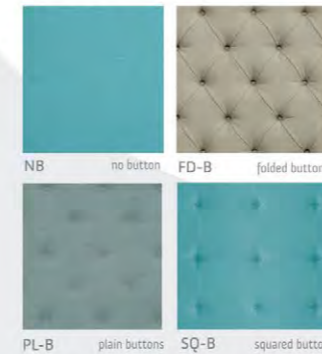

Buttons

Mattress sizes (cm):	Headboard height (cm):
120 x 200	110
140 x 200	120
160 x 200	140
180 x 200	160

HOW TO ORDER: Bed with fixed cover

Bed mattress Headboard model Fabric
BM 180 - HD4 - FD - B - H160 - LR200
Mattress width Buttons Headboard height

HOW TO ORDER: Bed with loose cover

Bed mattress Headboard model Loose cover Fabric
BM 180 - HD 1 - NB - LC - H140 - TC 012
Mattress width Buttons Headboard height