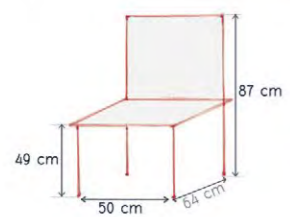

Size in section:

6 x 4.5 cm

TABLE TOP DIMENSIONS (mm):

1600 x 900 x 30
1800 x 900 x 30
2000 x 1000 x 30
2200 x 1000 x 30
2400 x 1000 x 30

Lengths up to 3000 mm available on request

BEECH OIL FINISHES

U05 [black]

ARM

A0
(no arm)

A1
(low arm)

A2
(high arm)

SIZE SPECIFICATIONS

Dining chairs

Bar chairs

Benches	80 x 64 x 87 cm	160 x 64 x 87 cm*
	120 x 64 x 87 cm	180 x 64 x 87 cm*
	140 x 64 x 87 cm	210 x 64 x 87 cm*