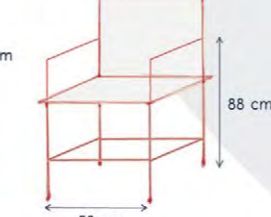

ARM

A0
(no arm)

A1
(low arm)

A2
(high arm)

SIZE SPECIFICATIONS

Dining chairs

Bar chairs

Benches	80 x 64 x 87 cm	160 x 64 x 87 cm*
	120 x 64 x 87 cm	180 x 64 x 87 cm*
	140 x 64 x 87 cm	210 x 64 x 87 cm*