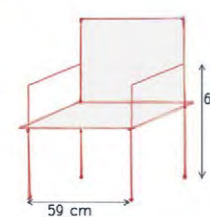

Size in section:

6 x 4.5 cm

TABLE TOP DIMENSIONS (mm):

1600 x 900 x 30
1800 x 900 x 30
2000 x 1000 x 30
2200 x 1000 x 30
2400 x 1000 x 30

Lengths up to 3000 mm available on request

BEECH OIL FINISHES

U05 [black]

ARM

A0
(no arm)

A1
(low arm)

A2
(high arm)

SIZE SPECIFICATIONS

Dining chairs

Bar chairs

Benches	80 x 64 x 87 cm	160 x 64 x 87 cm*
	120 x 64 x 87 cm	180 x 64 x 87 cm*
	140 x 64 x 87 cm	210 x 64 x 87 cm*