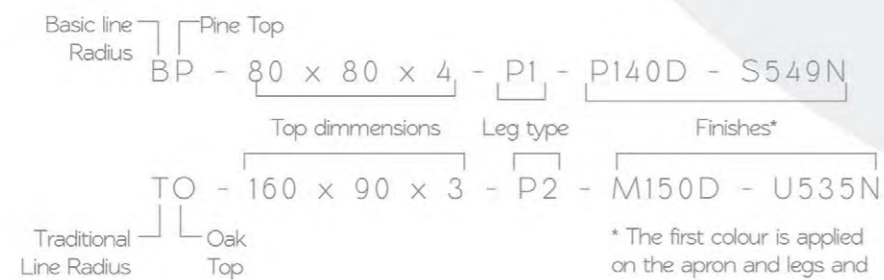

HOW TO ORDER

* The first colour is applied on the apron and legs and the second one on tops.