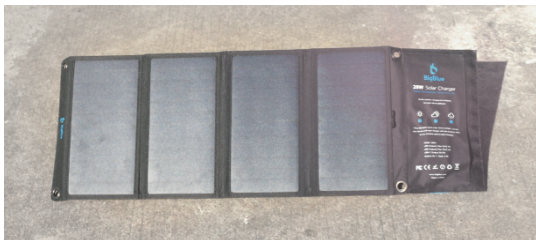

## Introduction

BigBlue 28W solar panel is equipped with USB output with 3 ports and accessory socket, capable of charging most of your devices, including cell phone, tablet. Apart from that, its Smart Power+ technology can intelligently identify the required current of connected devices for optimum charging performance.

## Operation Guidance

Step 1: Unfold the solar panel. Place it under direct sunlight and ensure it is facing towards the sun.

Step 2: Connect electronic device or appliance to the USB output port of the accessory socket. The red indicator light would be on while charging your devices and appliances.