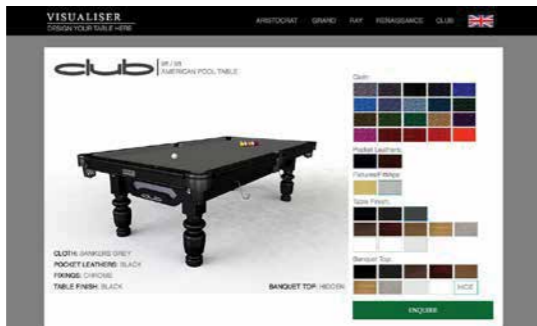

VISUALISER DESIGN YOUR TABLE

Head over to Rileyengland.com and try out our brand new visualiser.

We hand over the reins to allow you to design and create the perfect table for you.

With 1000s of options to choose from, your perfect table is just a few clicks away!