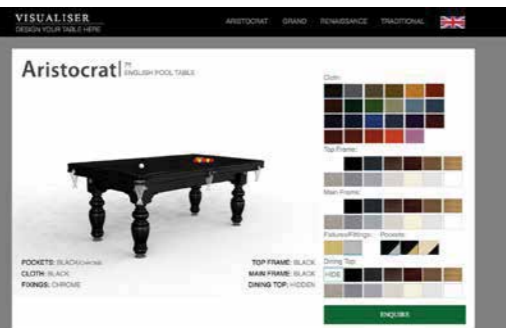

VISUALISER DESIGN YOUR TABLE

Head over to Rileyengland.com and try out our brand new visualiser.

We hand over the reins to allow you to design and create the perfect table for you.

With 1000s of options to choose from, your perfect table is just a few clicks away!