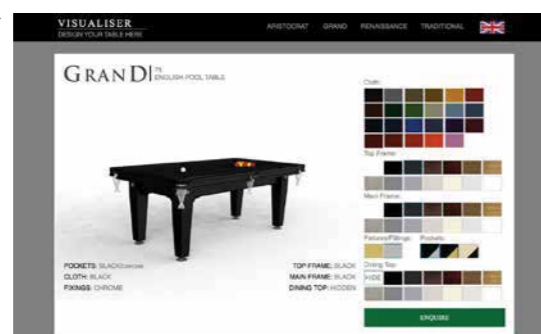

VISUALISER DESIGN YOUR TABLE

Head over to Rileyengland.com and try out our brand new visualiser.

We hand over the reins to allow you to design and create the perfect table for you.

With 1000s of options to choose from, your perfect table is just a few clicks away!