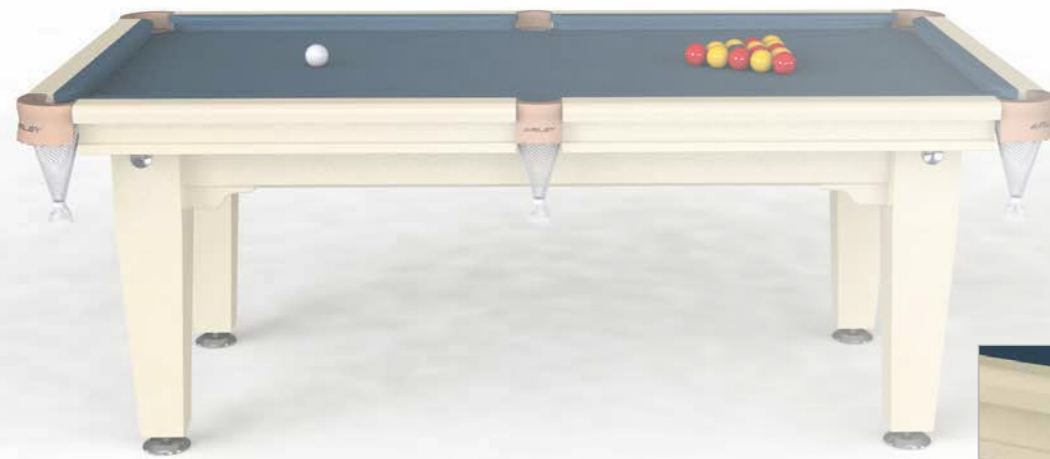

Fixings:

- Black
- Dark Grey
- Light Grey
- Beige
- Cream
- White

Size:

7ft

Price:

AED 32,500

Pockets:

- Brass
- Chrome
- Cream
- Black

SPECIFICATION*

Full size 7' English Pool Table.

Manufactured from only the finest hand selected hard woods throughout the table.

Wide range of traditional English napped Pool Cloth in various colours.

Highest quality slate – English cut, 1 piece 1.9cm thick.