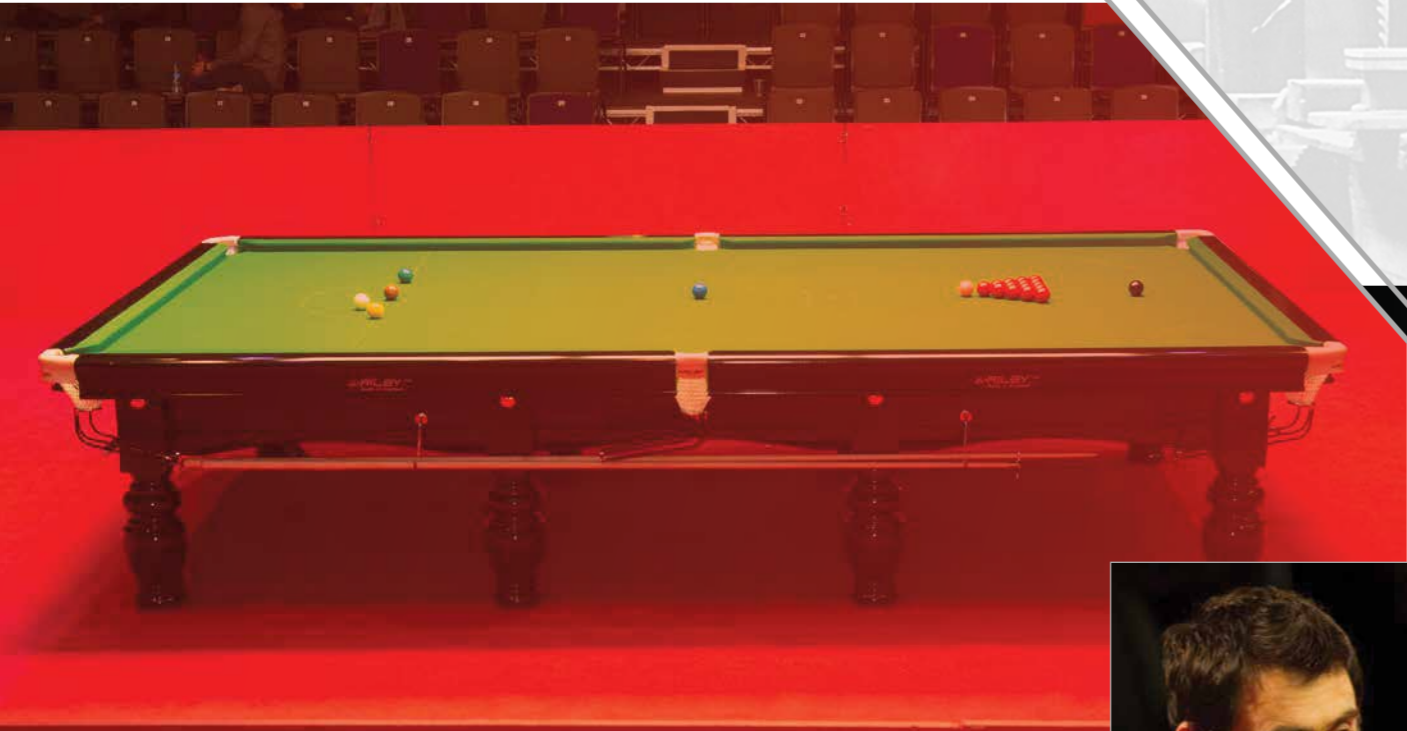

SPECIFICATION

Manufactured from only the finest mahogany and selected hard woods throughout the table

Gloss Black Finish

West of England Strachan 6811 cloth fitted as standard

Tournament cut slate as used for all top snooker events around the world