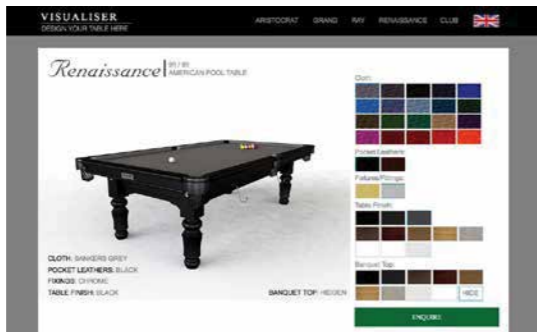

With 1000s of options to choose from, your perfect table is just a few clicks away!

FLUTED LEG

(Left) This timeless turned and fluted leg design can complement even the most extravagant interiors.

RILEY CLUB AMERICAN POOL TABLE