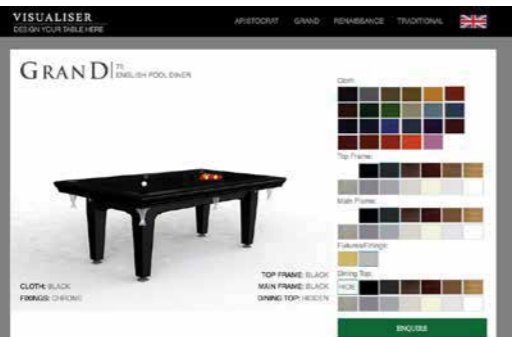

INDOOR LIVING

(Left) This multifunctional, table is the perfect centre piece for any social event, whether your wine and dining or competing and eating.