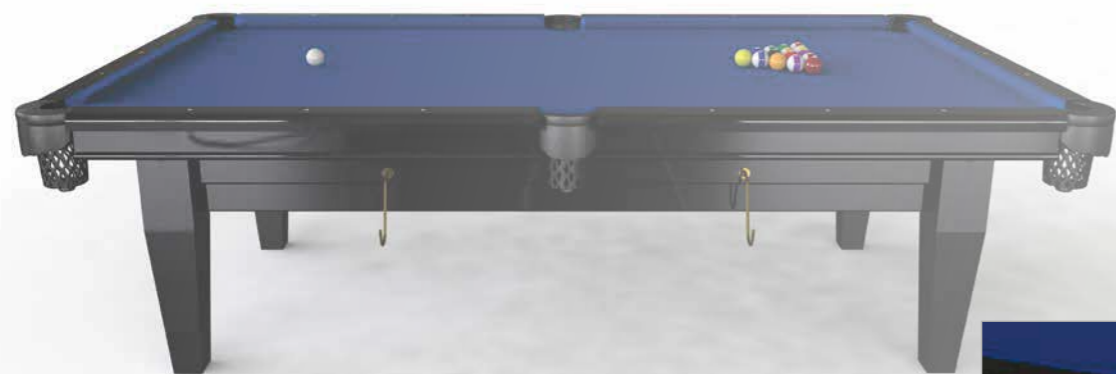

With 1000s of options to choose from, your perfect table is just a few clicks away!

TURNED LEG

(Left) Our iconic Aristocrat turned leg design is the pinnacle of craftsmanship and recognised the world around.

RILEY GRAND AMERICAN POOL TABLE

UK
SNOOKER & BILLIARD TABLES OF DISTINCTION
SINCE 1897

FINISHING OPTIONS:

| Table: | Fixings: | Size: | Price: |
|-------------|-------------|-------|------------|
| Dark Walnut | Gloss Black | 9ft | AED 43,000 |
| Mahogany | Gloss White | 8ft | AED 42,500 |
| Oak | Black | | |
| Limed Oak | White | | |
| Walnut | | | |
| | Pockets: | | |
| | Brown | | |
| | Black | | |