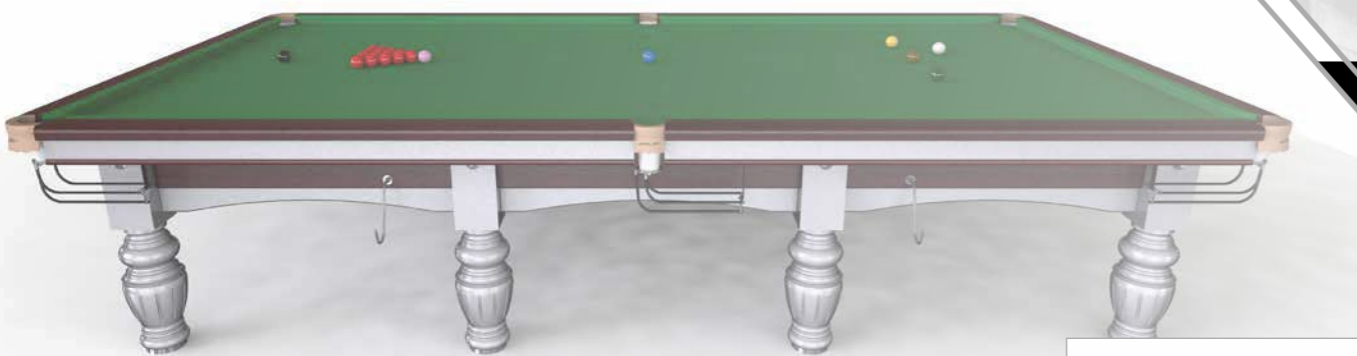

SINCE 1897

OPTIONS:

This table was used for all professional snooker tournaments (ex China) between 1992-2009.

Available in 2 colour options:

Mahogany (1992 - 2004)

Silver & Mahogany (2005 - 2009).

Price:

AED 112,000