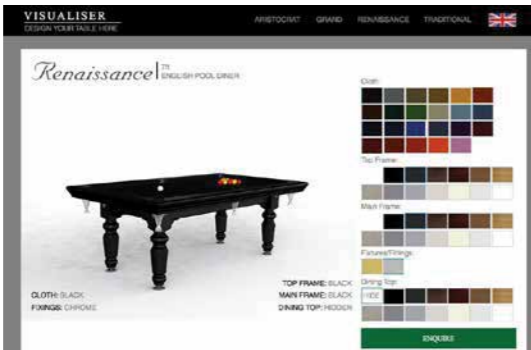

VISUALISER DESIGN YOUR TABLE

Head over to Rileyengland.com and try out our brand new visualiser.

We hand over the reins to allow you to design and create the perfect table for you.

With 1000s of options to choose from, your perfect table is just a few clicks away!