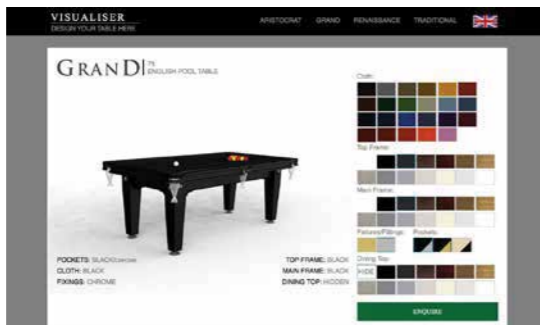

VISUALISER DESIGN YOUR TABLE

Head over to Rileyengland.com and try out our brand new visualiser.

We hand over the reins to allow you to design and create the perfect table for you.

With 1000s of options to choose from, your perfect table is just a few clicks away!