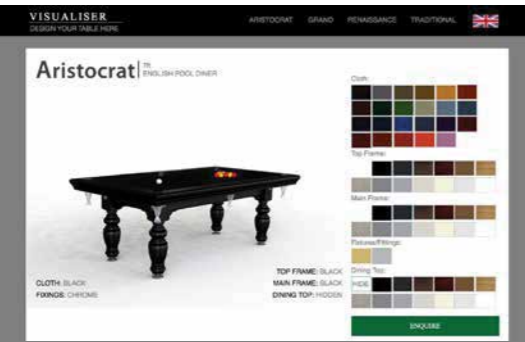

INDOOR LIVING

(Left) This multifunctional, table is the perfect centre piece for any social event, whether your wineing and dining or competing and eating.