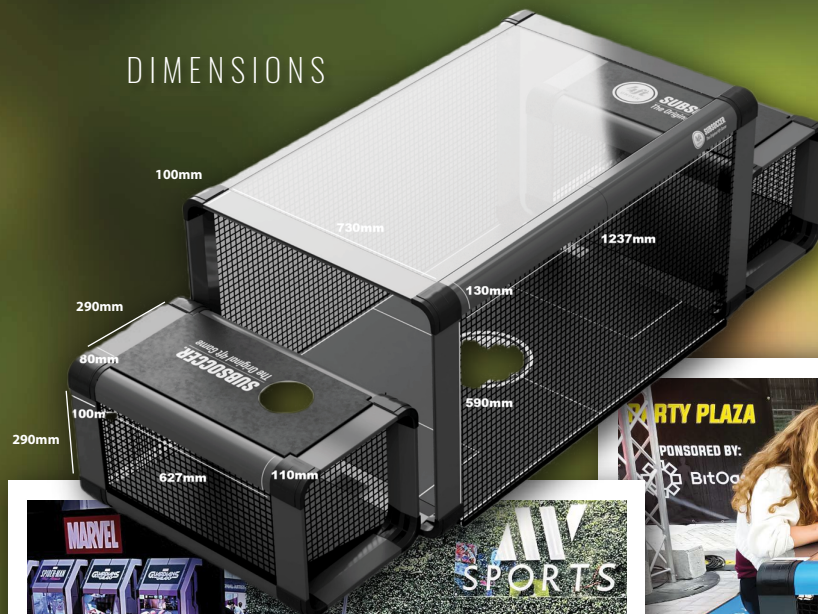

SUBSOCCER 7

DIMENSIONS

BRANDING IS POSSIBLE AT ADDITIONAL CHARGE OF **1,500 AED** (FULL STICKERS)/ PER UNIT AND **LED LIGHTS** AT ADDITIONAL CHARGE OF **500 AED**/PER UNIT