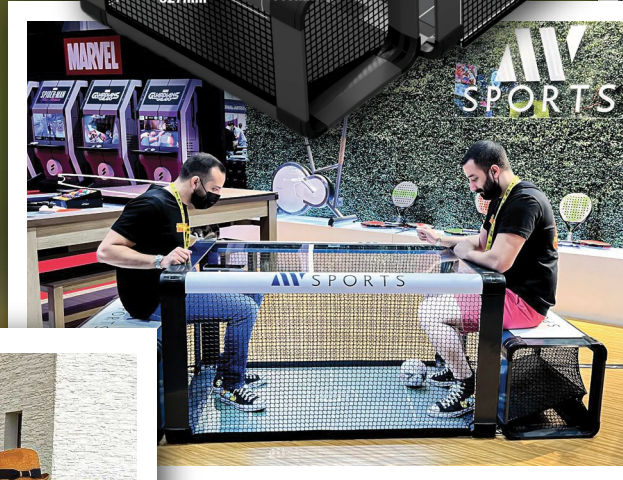

SUBSOCCER 7

DIMENSIONS

BRANDING IS POSSIBLE AT ADDITIONAL CHARGE OF **1,500 AED** (FULL STICKERS)/ PER UNIT AND **LED LIGHTS** AT ADDITIONAL CHARGE OF **500 AED**/PER UNIT