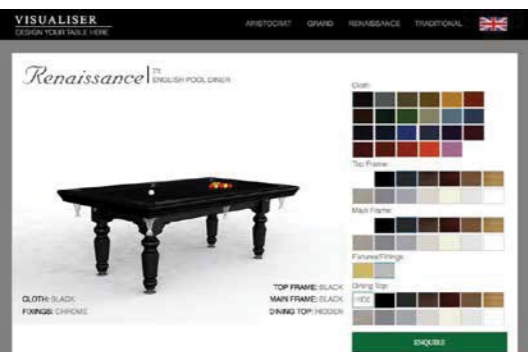

VISUALISER DESIGN YOUR TABLE

Head over to Rileyengland.com and try out our brand new visualiser.

We hand over the reins to allow you to design and create the perfect table for you.

With 1000s of options to choose from, your perfect table is just a few clicks away!