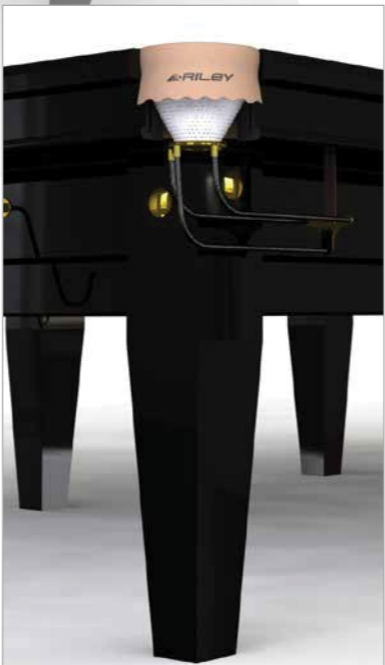

RILEY GRAND SNOOKER TABLE

SNOOKER & BILLIARD TABLES OF DISTINCTION SINCE 1897

FINISHING OPTIONS:

Table:	Fixings:	Size:	Price:
Gloss Black	Brass	12ft (8Legs)	AED 81,000
Gloss White	Chrome	10ft (6Legs)	AED 69,500
Piano Black	Pockets:	9ft (6Legs)	AED 61,500
Piano White		8ft (6Legs)	AED 54,000
	Cream		
	Black		

OVERVIEW

The Riley Grand is made to the highest standards, the same as the Aristocrat Tournament Champion. The only changes are the square leg finish and of course the striking gloss black and or white custom finish. Contemporary and stylish, the Grand has quickly established itself as the table of choice for those players looking for modern elegance coupled with all the experience and values that the Riley brand embodies.

Manufactured from the finest hand selected solid woods then hand finished to the highest standards, this is not only a superlative piece of sports equipment. This table is a beautifully crafted heirloom that will grace any home.