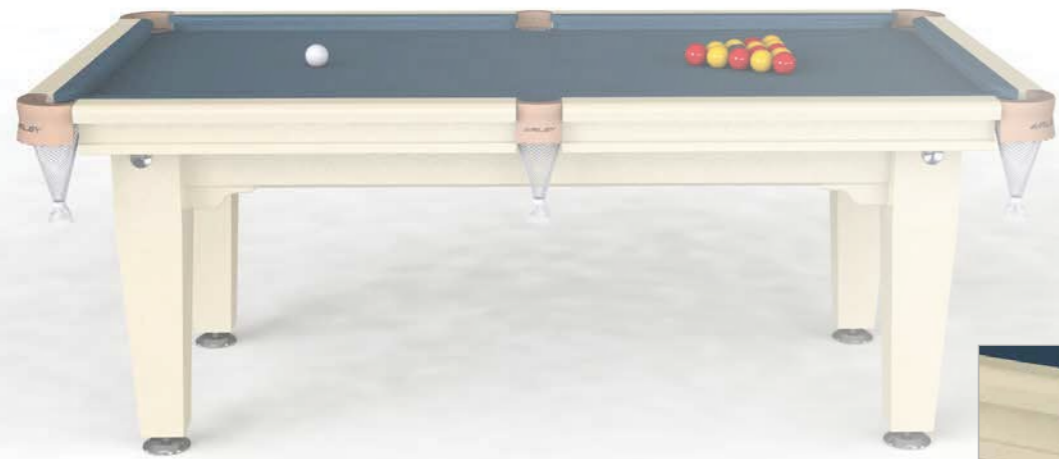

Fixings:

Brass
Chrome

Size:

7ft

Price:

AED 31,000

Pockets:

Cream
Black

SPECIFICATION*

- Full size 7' English Pool Table.
- Manufactured from only the finest hand selected hard woods throughout the table.
- Wide range of traditional English napped Pool Cloth in various colours.
- Highest quality slate – English cut, 1 piece 1.9cm thick.
- Pocket leathers made from hand selected English cow hide.
- Premium Riley L Series cushion rubber for consistent bounce and maximum lifespan.
- Banqueting top available as optional extra.