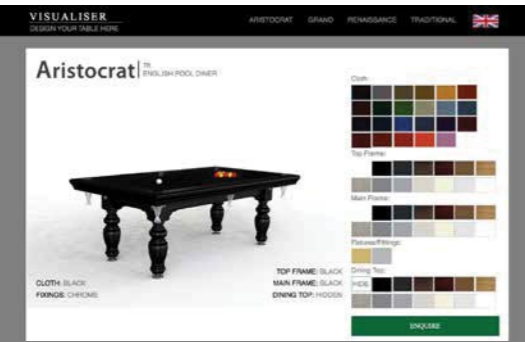

VISUALISER DESIGN YOUR TABLE

Head over to Rileyengland.com and try out our brand new visualiser.

We hand over the reins to allow you to design and create the perfect table for you.

With 1000s of options to choose from, your perfect table is just a few clicks away!