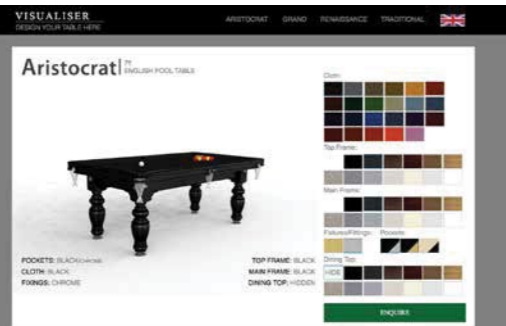

VISUALISER DESIGN YOUR TABLE

Head over to Rileyengland.com and try out our brand new visualiser.

We hand over the reins to allow you to design and create the perfect table for you.

With 1000s of options to choose from, your perfect table is just a few clicks away!