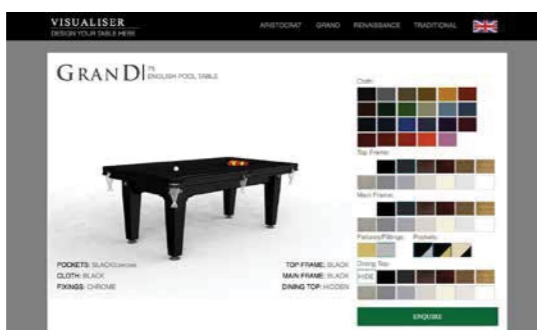

VISUALISER DESIGN YOUR TABLE

Head over to Rileyengland.com and try out our brand new visualiser.

We hand over the reins to allow you to design and create the perfect table for you.

With 1000s of options to choose from, your perfect table is just a few clicks away!