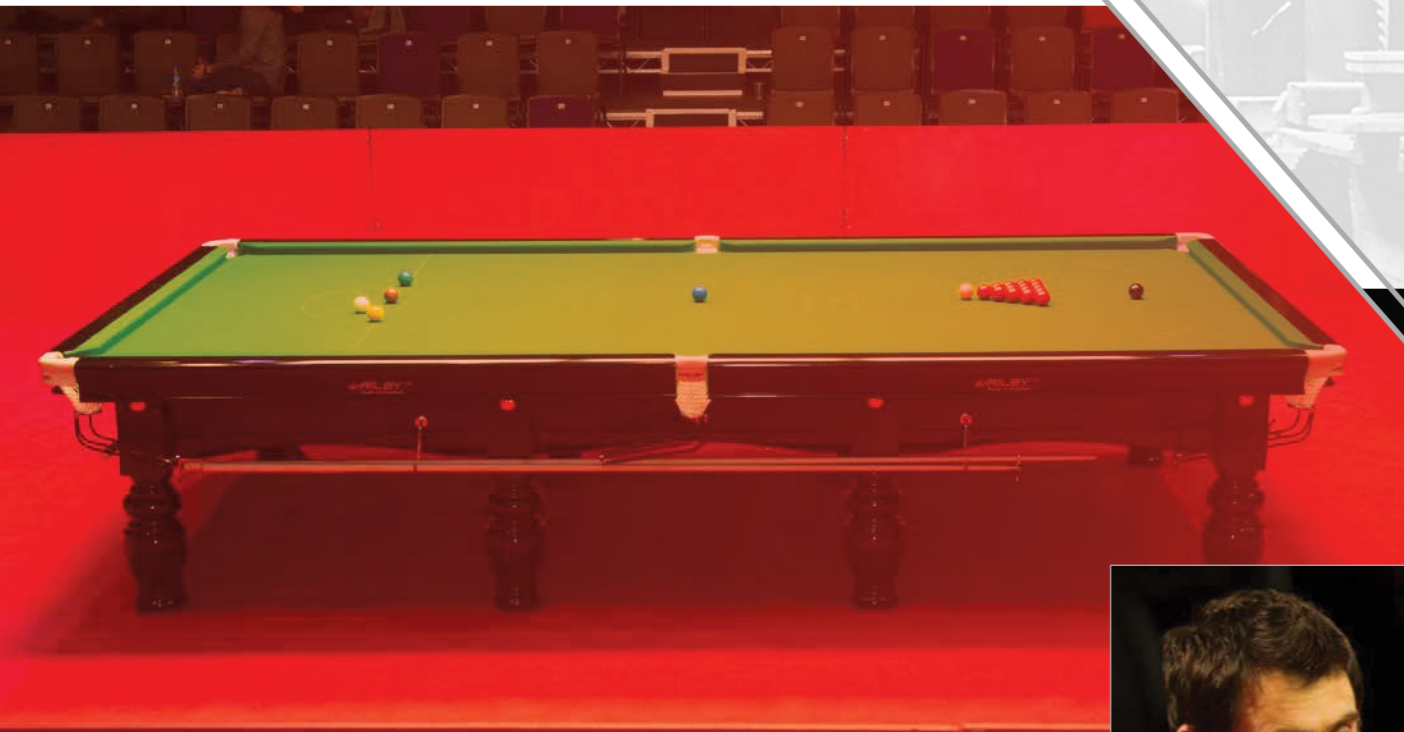

SPECIFICATION

Manufactured from only the finest mahogany and selected hard woods throughout the table

Gloss Black Finish

West of England Strachan 6811 cloth fitted as standard

Tournament cut slate as used for all top snooker events around the world