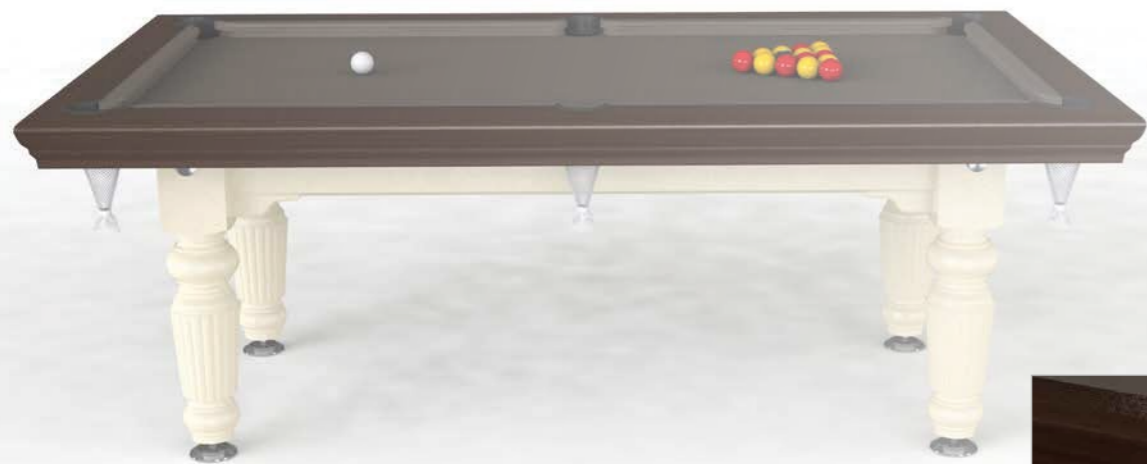

RILEY RENAISSANCE 7FT ENGLISH POOL DINER

SNOOKER & BILLIARD TABLES
OF DISTINCTION
SINCE 1897

FINISHING OPTIONS:

Top Rail & Main Frame:	Fixings:	Size:	Price:
Dark Walnut	Black	7ft	AED 43,000
Mahogany	Dark Grey		
Oak	Light Grey		
Limed Oak	Beige		
Walnut	Cream		
Gloss Black	White		
Gloss White