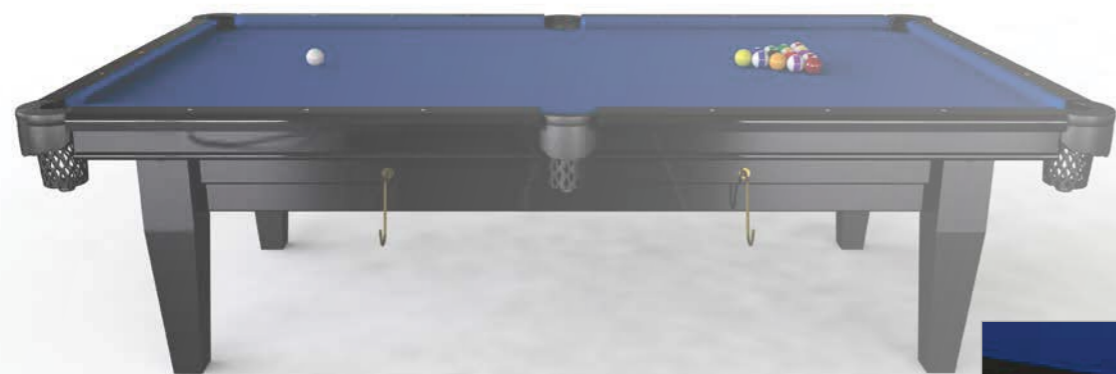

With 1000s of options to choose from, your perfect table is just a few clicks away!

TURNED LEG

(Left) Our iconic Aristocrat turned leg design is the pinnacle of craftsmanship and recognised the world around.

RILEY GRAND AMERICAN POOL TABLE

UK
SNOOKER & BILLIARD TABLES
OF DISTINCTION
SINCE 1897

FINISHING OPTIONS:

Table:	Fixings:	Size:	Price:
Dark Walnut	Gloss Black	9ft	AED 41,000
Mahogany	Gloss White	8ft	AED 40,500
Oak	Black		
Limed Oak	White		
Walnut			
	Pockets:		
	Brown		
	Black		