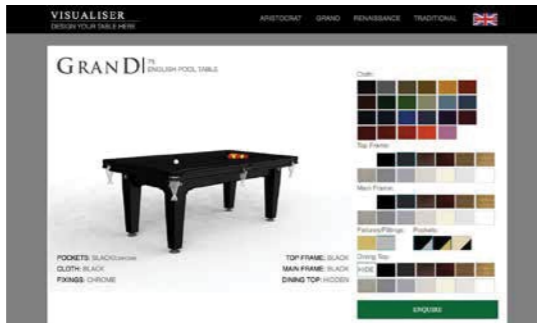

VISUALISER DESIGN YOUR TABLE

Head over to Rileyengland.com and try out our brand new visualiser.

We hand over the reins to allow you to design and create the perfect table for you.

With 1000s of options to choose from, your perfect table is just a few clicks away!