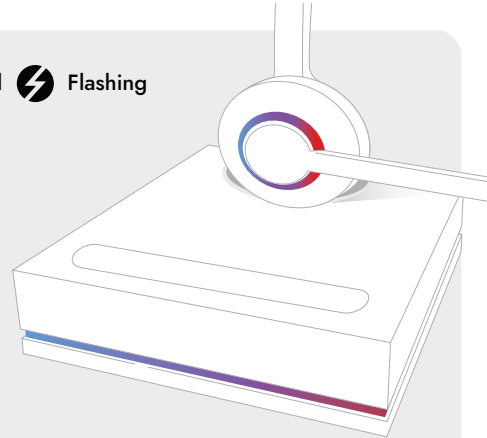

The FocusLight clearly shows you and others what mode you are in.

● Solid ⚡ Flashing

ON ● On a call

 Ringing

 Muted

 Headset and base pairing

 Headset and base not paired

Safety: EN60950-01:2006+A11:2009