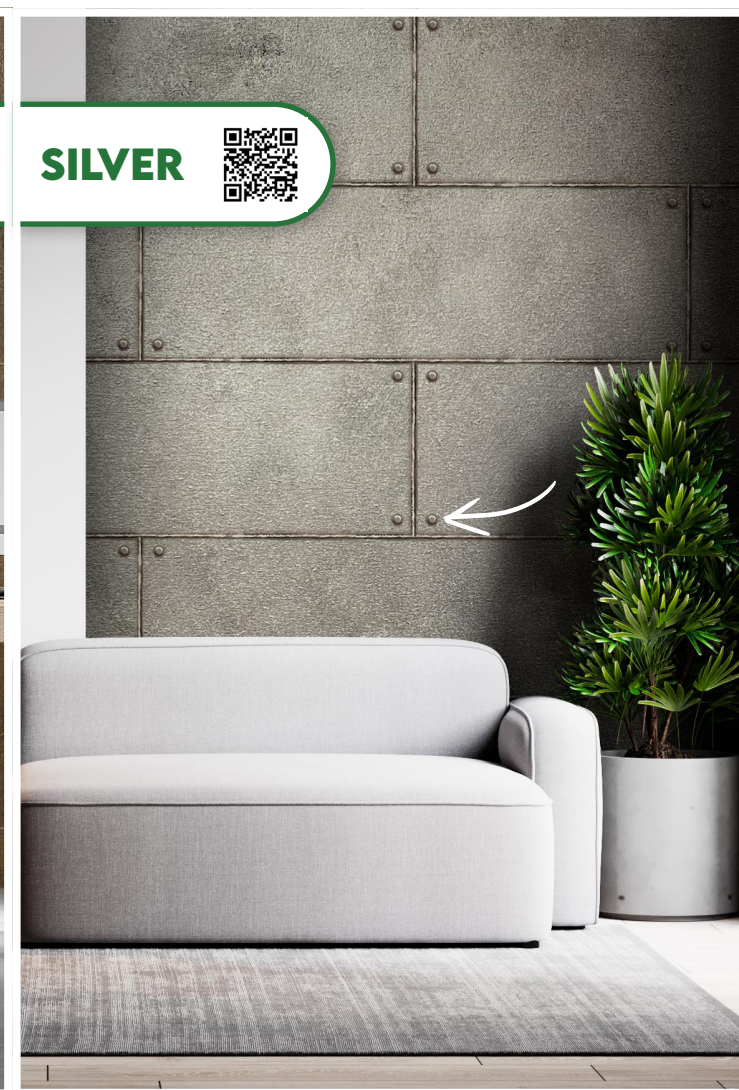

STEP 04

APPLY THIN LAYER OF THE GLAZZ EFFECT COLOR

● YOUR MASTERPIECE

OUR COLORS HAVE THE CHARACTERISTICS

- ✓ WATER REPELLENT
- ✓ ODORLESS
- ✓ WET ABRASION CLASS 1
- ✓ SOLVENT FREE

RUST

SILVER

• AVAILBLE IN DIFFRENT COLORS