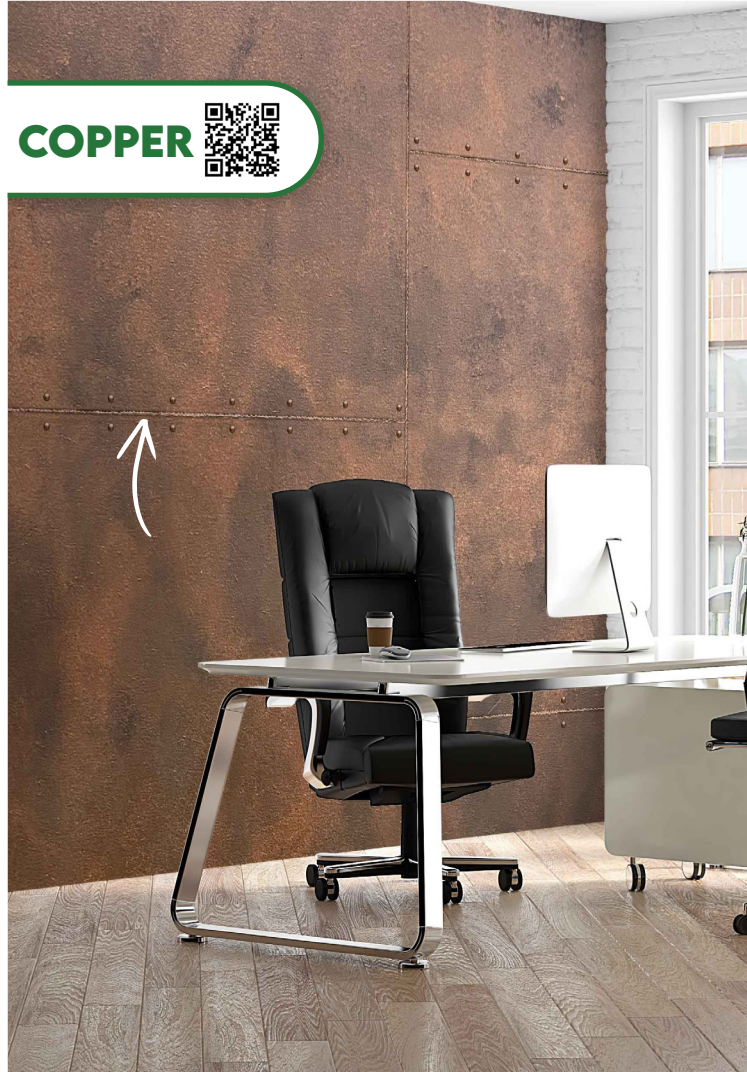

ELEMENTE

AB €14,90

VERSAND DURCH **DHL**
GOGREEN

GOLD

COPPER

BEALFRED

WALL DESIGN • HOME AND LIVING

THE AUTHENTIC INDUSTRIAL LOOK FOR YOUR HOME