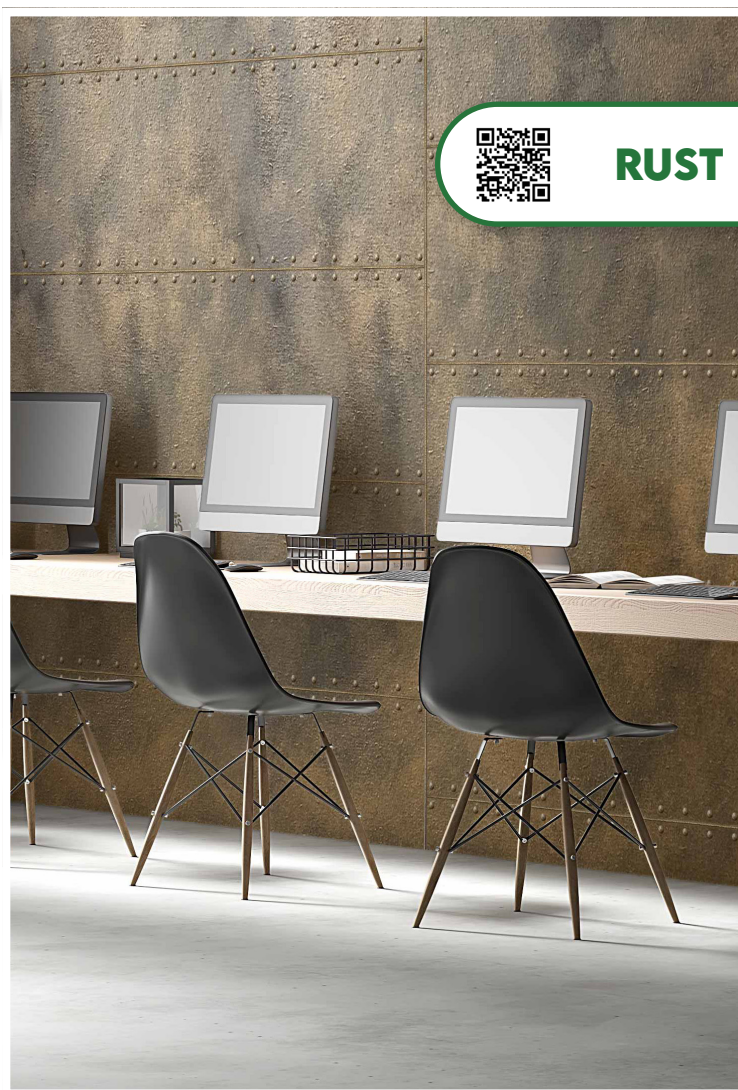

FIXATE CONCRETE ELEMENTS WITH MOUNTING GLUE

APPLY BLACK PRIMER COLOR

STEP 03

STEP 04

APPLY THIN LAYER OF THE GLAZZ EFFECT COLOR

● YOUR MASTERPIECE

OUR COLORS HAVE THE CHARACTERISTICS

- ✓ WATER REPELLENT
- ✓ ODORLESS
- ✓ WET ABRASION CLASS 1
- ✓ SOLVENT FREE