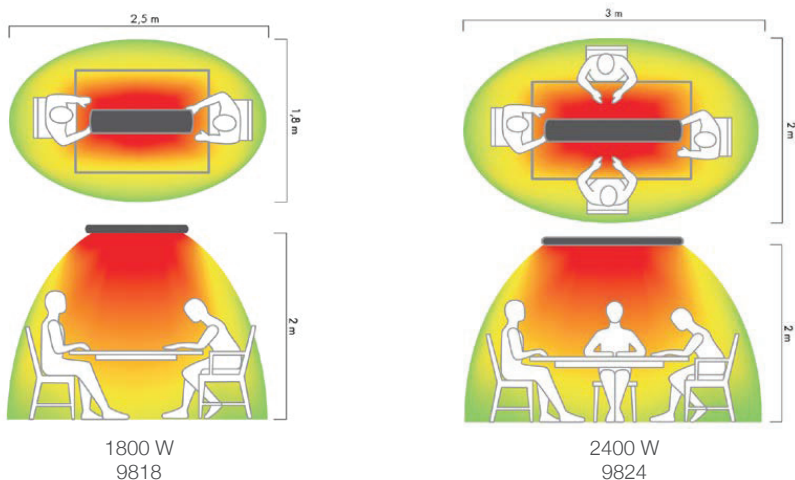

Technical Details

Model	ATC Hot Top Long Wave Radiant Heater	
Product Code	9818	9824
Colour	Black	Black

Electrical Specifications

Voltage (Volts)	230-240 Vac 1Ø	230-240 Vac 1Ø
Frequency (Hertz)	50	50
Power (Watts)	1800	2400
Running Current (Amps)	7.8	10.4
Insulation Class	CL.I	CL.I

Mounting & Installation

Installation	Wall or Ceiling	Wall or Ceiling
Dimensions (HxWxD) mm	80 x 201 x 1200	80 x 201 x 1500
Weight (Kg)	6.4	6.4
IP Rating	55	55

Temperature by Proximity to Heater