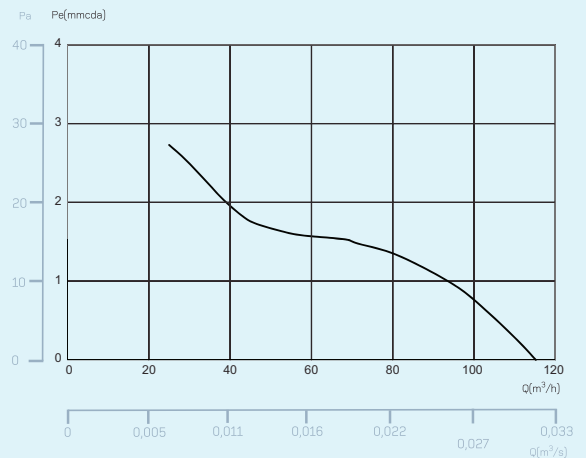

Mela Air Glass

Timer - 100mm

Specification	
Finishes	White Product Code - EVEMAG100T001
	Black Product Code - EVEMAG100T003
Materials	ABS, Polypropylene & Glass
Weight	0.95kg
Hole Diameters	Wall - 110mm
	Panel - 105mm
Input Power	8 Watts
Rated Voltage	220-240V
Maximum Fan Speed	2600RPM
Maximum Air Flow	115m ³ /h (32 L/s)
Motor Class	Class B
Certifications	UKCA
IP Rating	IP44
Zone	Zone 2
Compliance	Complies with Building Regulations dictating minimum air flow requirements (APPROVED DOCUMENT F)
	Complies with Building Regulations dictating energy efficiencies (APPROVED DOCUMENT L)
Back Draught	Yes, available as an optional extra
Minimum Sound Level	15dB at 3 meters
Timer	Electronic timer, adjustable from 3 to 15 minutes
Made in Europe	
Warranty	7 years (24 hour replacement)
Dimensions	∅A - 98mm
	B - 150mm
	C - 94mm
	D - 28.5mm