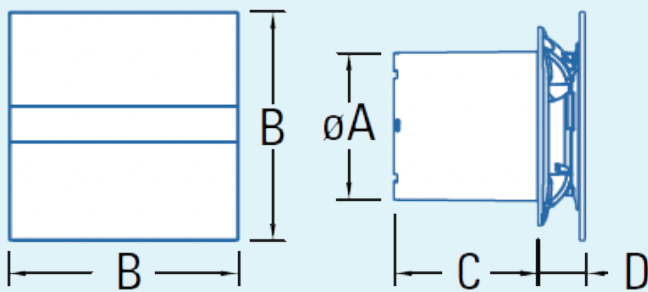

Mela Air Glass

Timer - 100mm

Specification	
Finishes	White Product Code - EVEMAG100T001
	Black Product Code - EVEMAG100T003
Materials	ABS, Polypropylene & Glass
Weight	0.95kg
Hole Diameters	Wall - 110mm
	Panel - 105mm
Input Power	8 Watts
Rated Voltage	220-240V
Maximum Fan Speed	2600RPM
Maximum Air Flow	115m ³ /h (32 L/s)
Motor Class	Class B
Certifications	UKCA
IP Rating	IP44
Zone	Zone 2
Compliance	Complies with Building Regulations dictating minimum air flow requirements (APPROVED DOCUMENT F)
	Complies with Building Regulations dictating energy efficiencies (APPROVED DOCUMENT L)
Back Draught	Yes, available as an optional extra
Minimum Sound Level	15dB at 3 meters
Timer	Electronic timer, adjustable from 3 to 15 minutes
Made in Europe	
Warranty	7 years (24 hour replacement)
Dimensions	∅A - 98mm
	B - 150mm
	C - 94mm
	D - 28.5mm