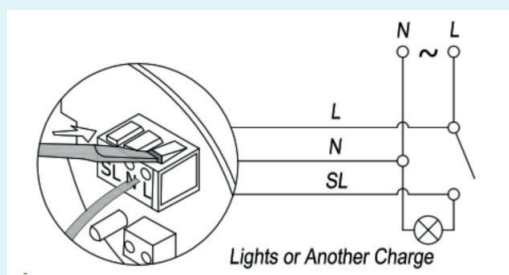

Mela Air Glass

Timer - 100mm

Specification	
Finishes	White Product Code - EVEMAG100T001
	Black Product Code - EVEMAG100T003
Materials	ABS, Polypropylene & Glass
Weight	0.95kg
Hole Diameters	Wall - 110mm
	Panel - 105mm
Input Power	8 Watts
Rated Voltage	220-240V
Maximum Fan Speed	2600RPM
Maximum Air Flow	115m ³ /h (32 L/s)
Motor Class	Class B
Certifications	UKCA
IP Rating	IP44
Zone	Zone 2
Compliance	Complies with Building Regulations dictating minimum air flow requirements (APPROVED DOCUMENT F)
	Complies with Building Regulations dictating energy efficiencies (APPROVED DOCUMENT L)
Back Draught	Yes, available as an optional extra
Minimum Sound Level	15dB at 3 meters
Timer	Electronic timer, adjustable from 3 to 15 minutes
Made in Europe	
Warranty	7 years (24 hour replacement)
Dimensions	∅A - 98mm
	B - 150mm
	C - 94mm
	D - 28.5mm