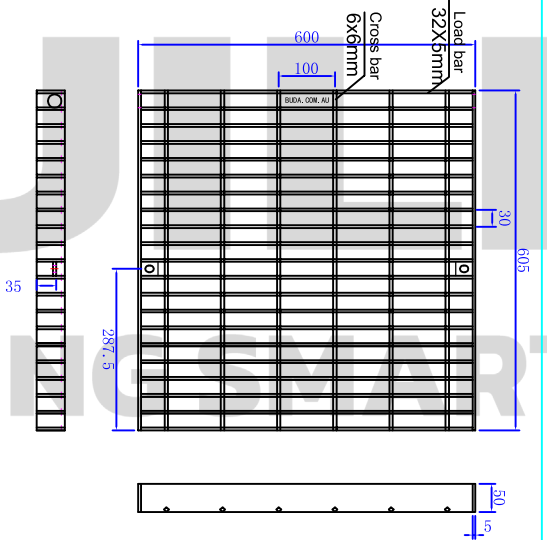

600HH
STEEL BUILDERS

Drawings are for guide purposes only and may be subject to change at any time