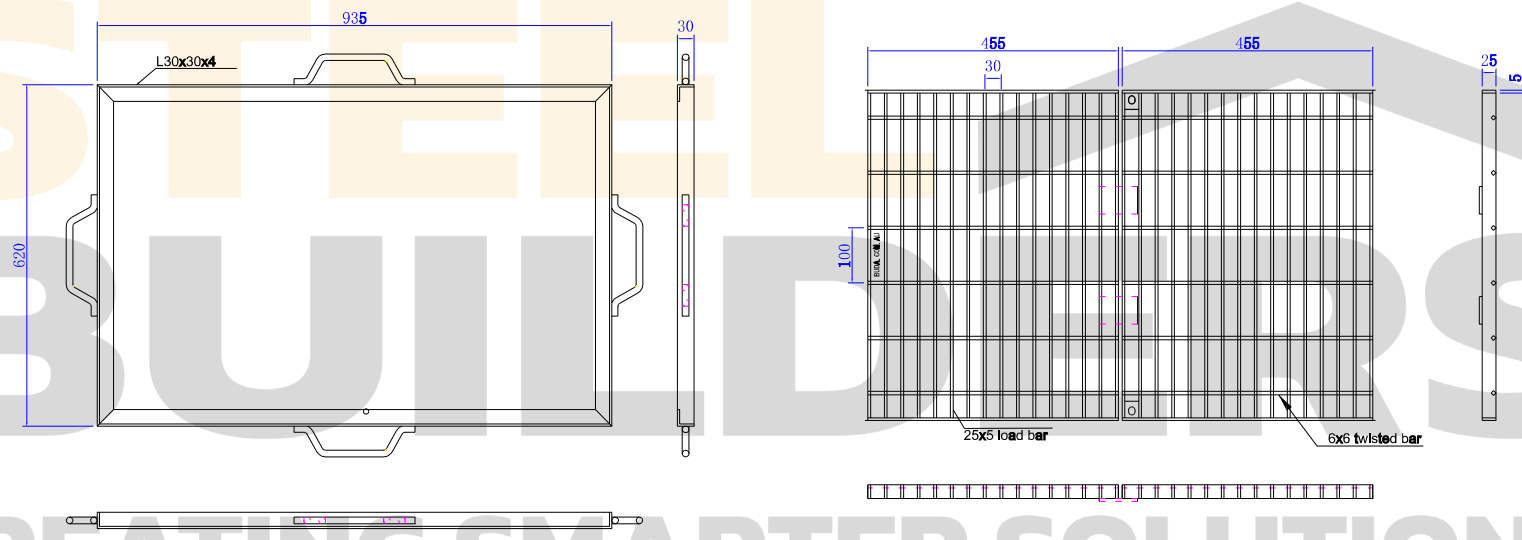

# STEEL BUILDERS

CREATING SMART SOLUTIONS

1200MH  
STEEL BUILDERS

Drawings are for guide purposes only and may be subject to change at any time

1200HH

Drawings are for guide purposes only and may be subject to change at any time

# STEEL BUILDERS

CREATING SMARTER SOLUTIONS

900 X 600HH

**STEEL BUILDERS**

Drawings are for guide purposes only and may be subject to change at any time