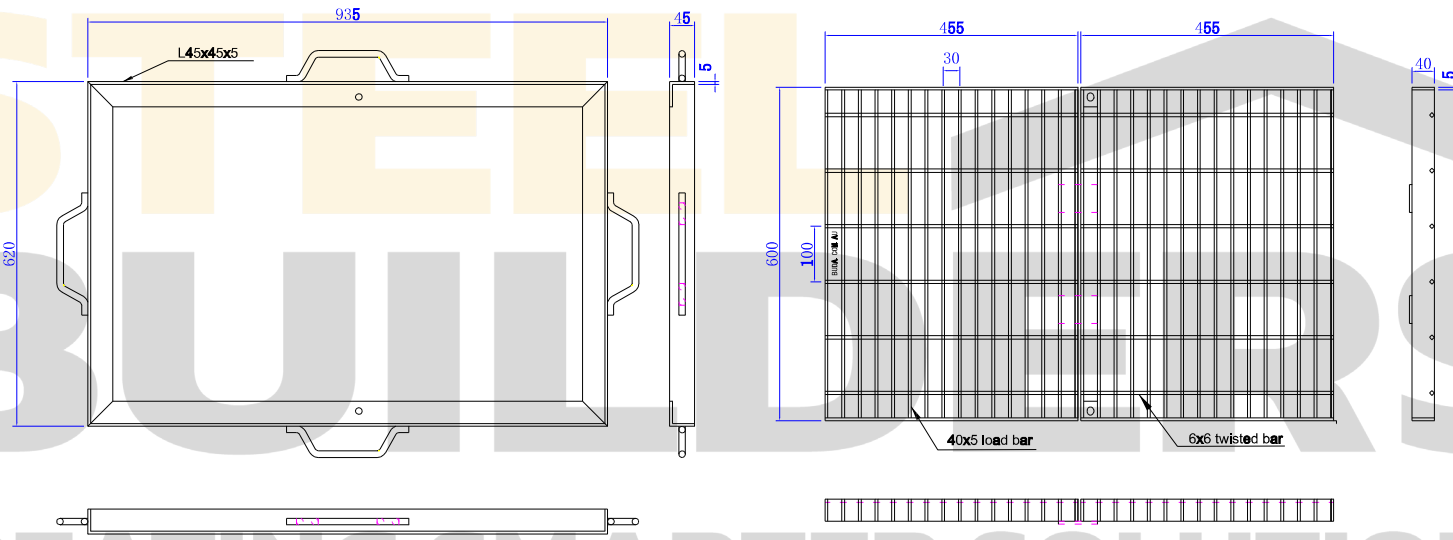

# STEEL BUILDERS

CREATING SMART SOLUTIONS

1200MH  
STEEL BUILDERS

Drawings are for guide purposes only and may be subject to change at any time

1200HH

Drawings are for guide purposes only and may be subject to change at any time

CREATING SMARTER SOLUTIONS

900600LH

Drawings are for guide purposes only and may be subject to change at any time

CREATING SMARTER SOLUTIONS

900600MH

Drawings are for guide purposes only and may be subject to change at any time

# STEEL BUILDERS

CREATING SMARTER SOLUTIONS

900 X 600HH

**STEEL BUILDERS**

Drawings are for guide purposes only and may be subject to change at any time