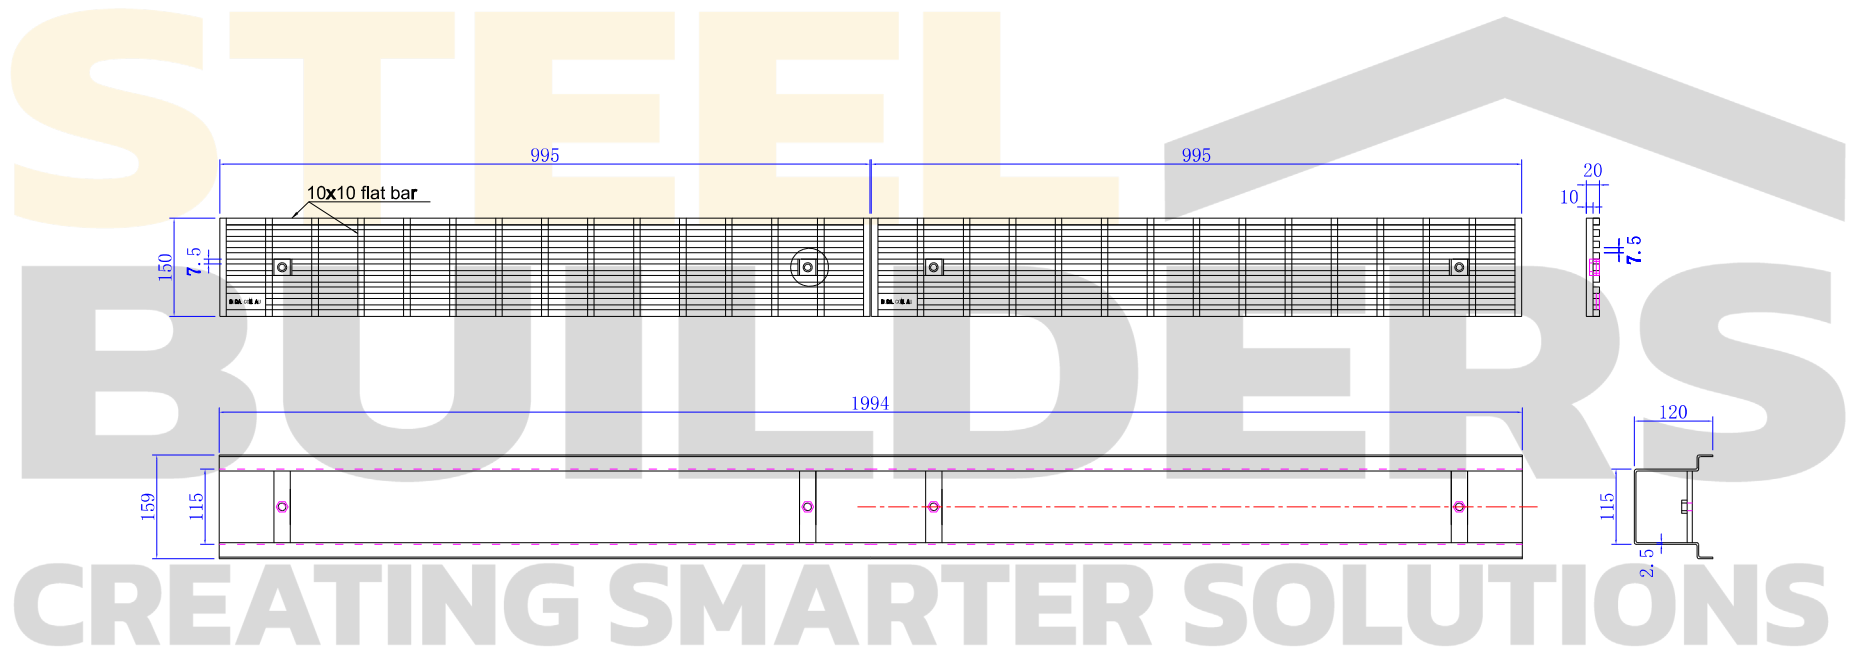

Drawings are for guide purposes only and may be subject to change at any time

150 x 997 LH

Drawings are for guide purposes only and may be subject to change at any time

150 x 1994 LH  
**STEEL BUILDERS**

Drawings are for guide purposes only and may be subject to change at any time

Drawings are for guide purposes only and may be subject to change at any time

200 x 1994 LH  
**STEEL BUILDERS**

Drawings are for guide purposes only and may be subject to change at any time