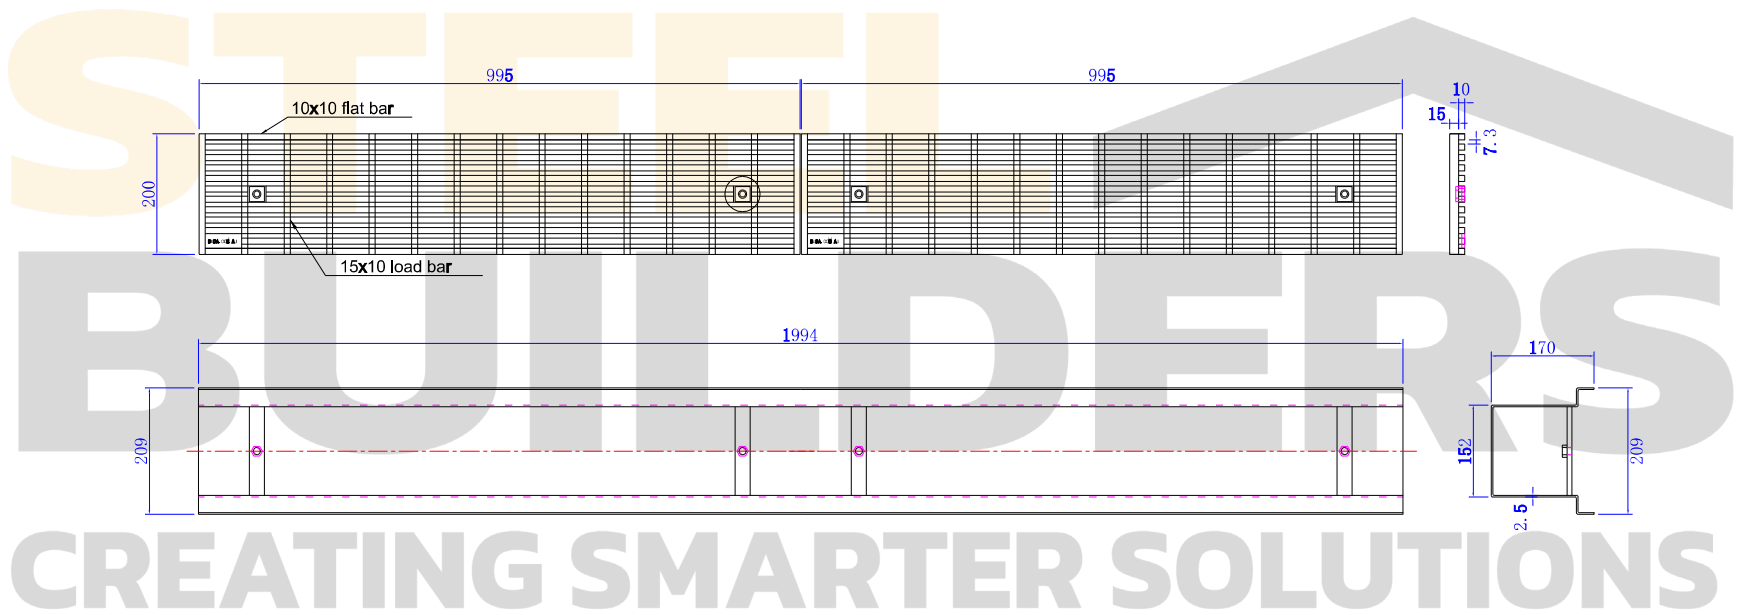

Drawings are for guide purposes only and may be subject to change at any time

150 x 997 LH

Drawings are for guide purposes only and may be subject to change at any time

150 x 1994 LH  
**STEEL BUILDERS**

Drawings are for guide purposes only and may be subject to change at any time

Drawings are for guide purposes only and may be subject to change at any time

200 x 1994 LH  
**STEEL BUILDERS**

Drawings are for guide purposes only and may be subject to change at any time