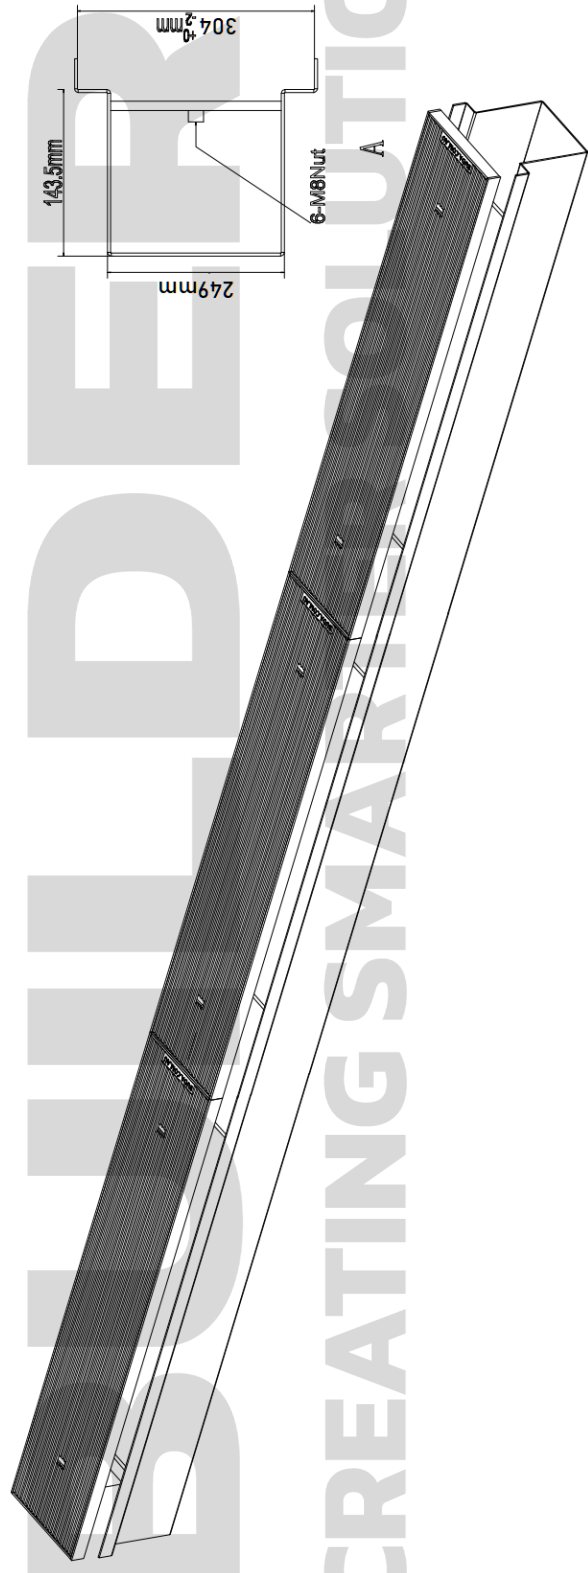

STEEL DUCT WATER SOLUTIONS

Ø-M8Nut

A

STEEL DESIGN SOLUTIONS

CREATING SMART SOLUTIONS

Drawings are for guide purposes only and may be subject to change at any time

Drawings are for guide purposes only and may be subject to change at any time

STEEL SOLUTIONS
CREATING SMARTER SOLUTIONS

Drawings are for guide purposes only and may be subject to change at any time

125 Outlet

125 Joiner

150 Outlet

150 Joiner

200 Outlet

200 Joiner