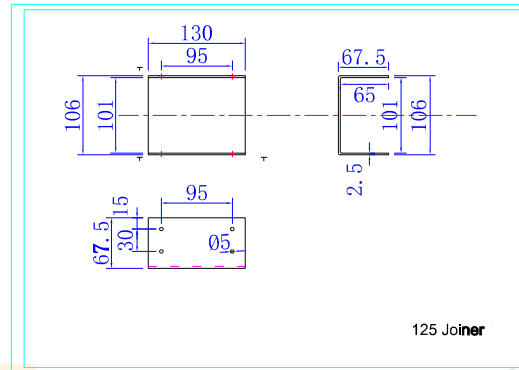

125 Joiner

Drawings are for guide purposes only and may be subject to change at any time