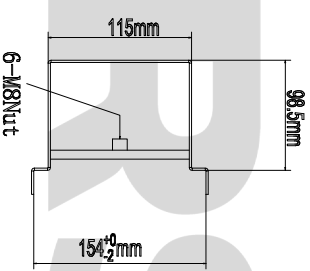

BRIDGES

CREATING SMARTER SOLUTIONS

Drawings are for guide purposes only and may be subject to change at any time