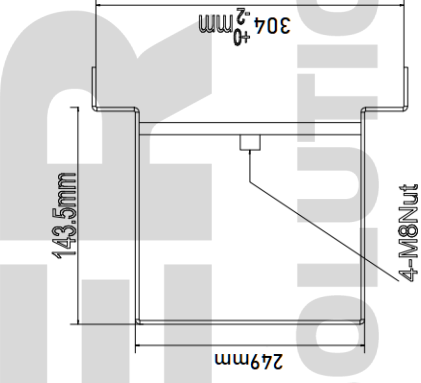

STEEL DUCT WATER SOLUTIONS

Ø-M8Nut

A

STEEL DESIGN SOLUTIONS

CREATING SMART SOLUTIONS

Drawings are for guide purposes only and may be subject to change at any time

Drawings are for guide purposes only and may be subject to change at any time