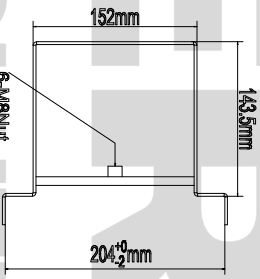

STEEL DUCT WATER SOLUTIONS

Ø-M8Nut

A

STEEL DESIGN SOLUTIONS

CREATING SMART SOLUTIONS

Drawings are for guide purposes only and may be subject to change at any time

Drawings are for guide purposes only and may be subject to change at any time