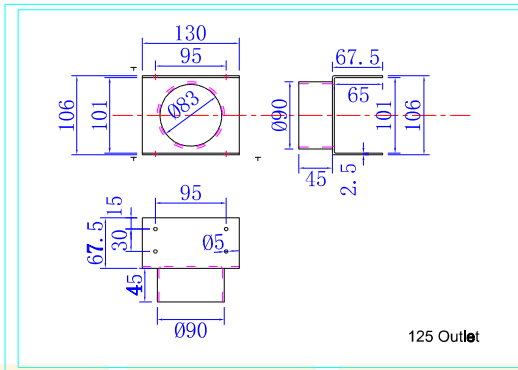

125 Outlet

Drawings are for guide purposes only and may be subject to change at any time