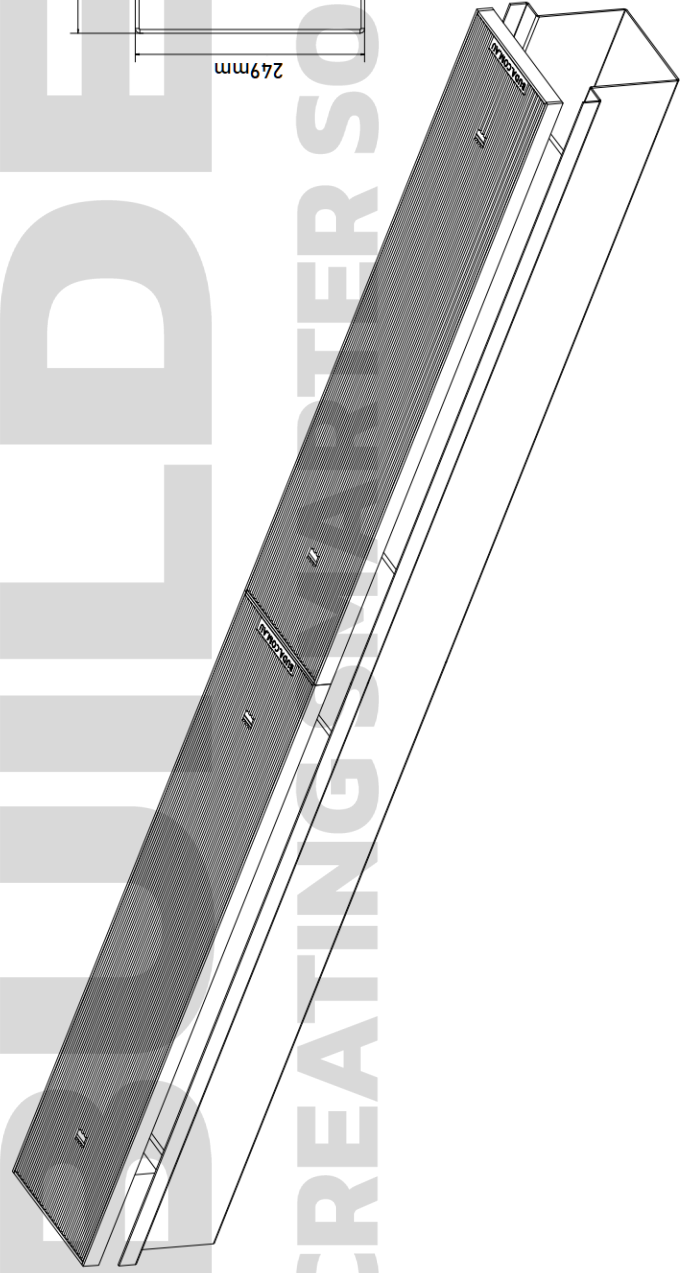

STEEL DUCT WATER SOLUTIONS

Ø-M8Nut

A

STEEL DESIGN SOLUTIONS

CREATING SMART SOLUTIONS

Drawings are for guide purposes only and may be subject to change at any time

Drawings are for guide purposes only and may be subject to change at any time

STEEL SOLUTIONS
CREATING SMARTER SOLUTIONS

Drawings are for guide purposes only and may be subject to change at any time

125 Outlet

125 Joiner

150 Outlet

150 Joiner

200 Outlet

200 Joiner