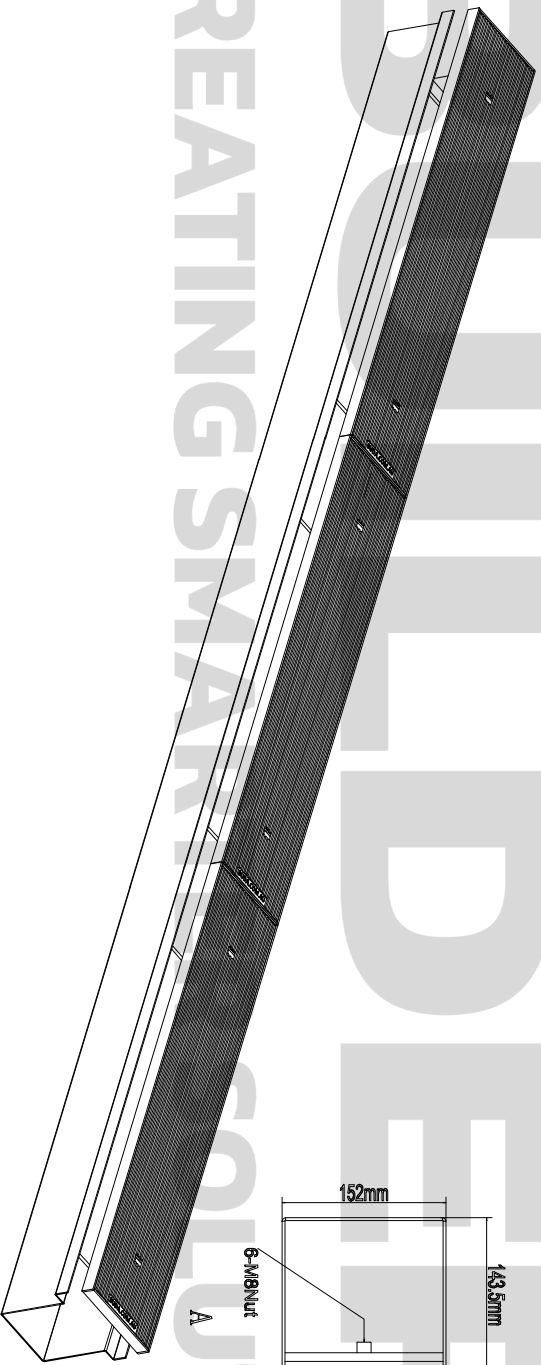

Drawings are for guide purposes only and may be subject to change at any time

BRIDGES

CREATING SMARTER SOLUTIONS

Drawings are for guide purposes only and may be subject to change at any time

A

A

Drawings are for guide purposes only and may be subject to change at any time

STEEL DUCT WATER SOLUTIONS

Ø-M8Nut

A

STEEL DESIGN SOLUTIONS

CREATING SMART SOLUTIONS

Drawings are for guide purposes only and may be subject to change at any time

Drawings are for guide purposes only and may be subject to change at any time