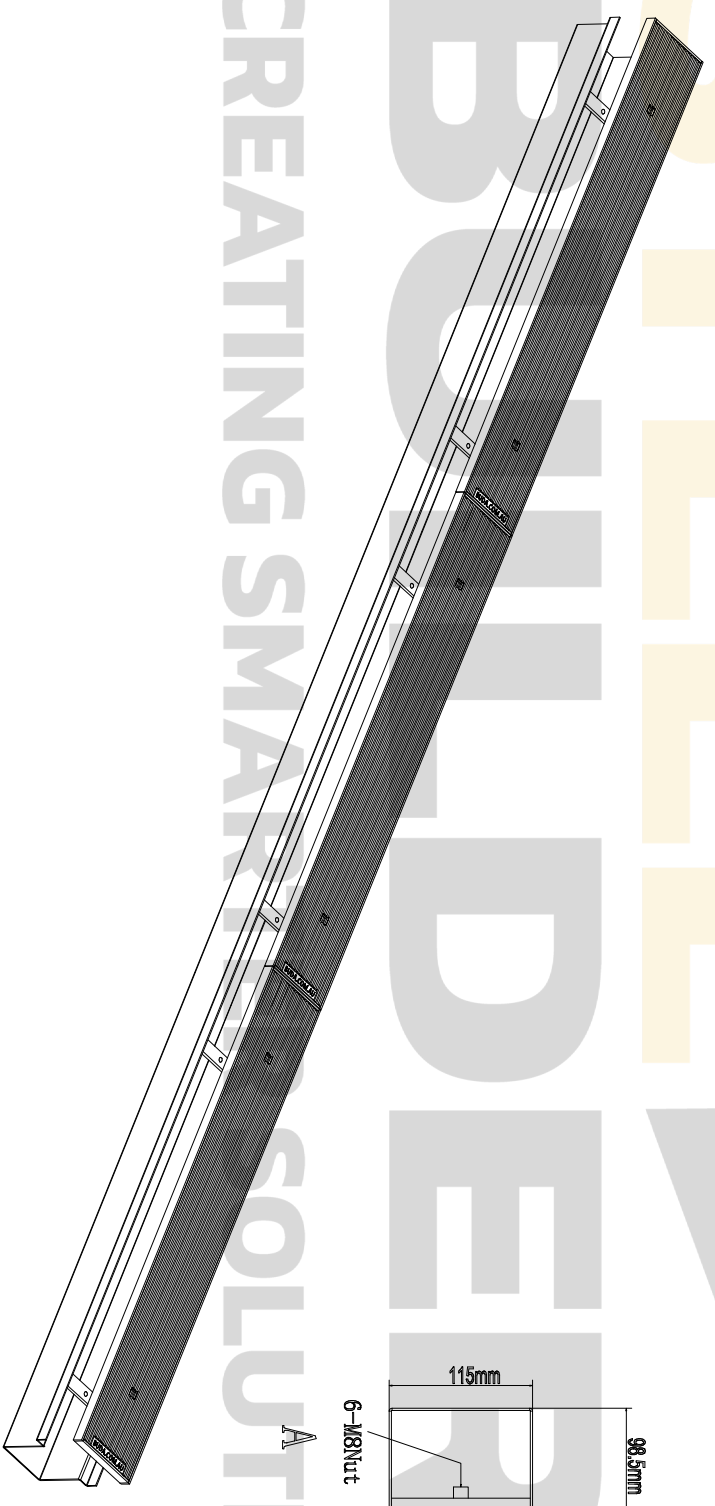

BRIDGES

CREATING SMARTER SOLUTIONS

Drawings are for guide purposes only and may be subject to change at any time