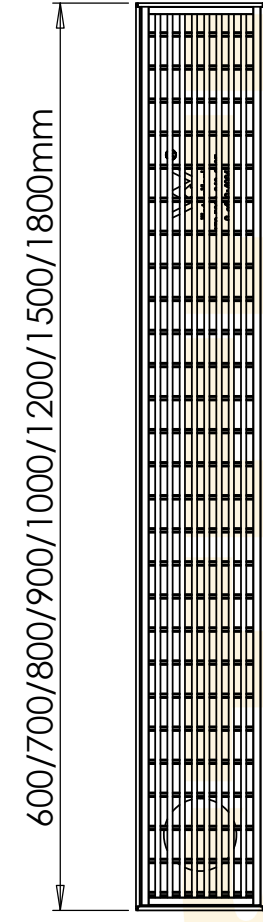

Aqualuna

Drawings are for guide purposes only and may be subject to change at any time

Aqualuna

Drawings are for guide purposes only and may be subject to change at any time

600/700/800/900/1000/1200/1500mm

STEEL
BUILD
CREATING SMARTER SOLUTIONS

Aqualuna

Drawings are for guide purposes only and may be subject to change at any time

1800/2100/2400/2700/3000mm

Aqualuna

Drawings are for guide purposes only and may be subject to change at any time