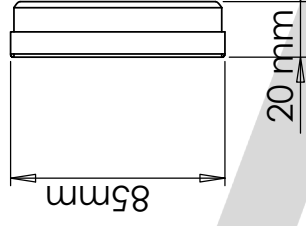

Aqualuna

Drawings are for guide purposes only and may be subject to change at any time

Aqualuna

Drawings are for guide purposes only and may be subject to change at any time

600/700/800/900/1000/1200/1500mm

STEEL
BUILD
CREATING SMARTER SOLUTIONS

Aqualuna

Drawings are for guide purposes only and may be subject to change at any time

1800/2100/2400/2700/3000mm

Aqualuna

Drawings are for guide purposes only and may be subject to change at any time