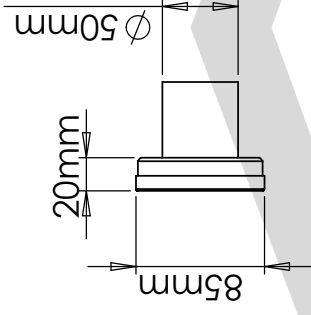

Aqualuna

Drawings are for guide purposes only and may be subject to change at any time

Aqualuna

Drawings are for guide purposes only and may be subject to change at any time

600/700/800/900/1000/1200/1500mm

STEEL
BUILD
CREATING SMARTER SOLUTIONS

Aqualuna

Drawings are for guide purposes only and may be subject to change at any time

1800/2100/2400/2700/3000mm

Aqualuna

Drawings are for guide purposes only and may be subject to change at any time