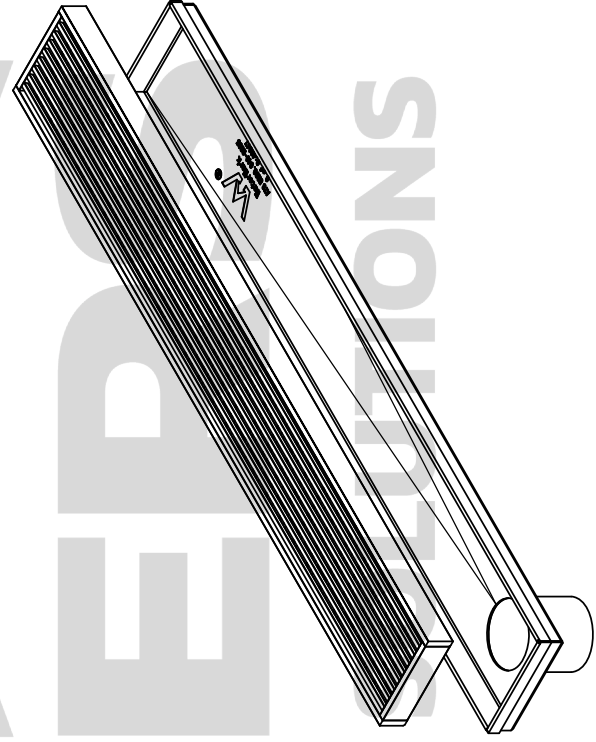

Aqualuna

Drawings are for guide purposes only and may be subject to change at any time

Aqualuna

Drawings are for guide purposes only and may be subject to change at any time

600/700/800/900/1000/1200/1500mm

STEEL
BUILD
CREATING SMARTER SOLUTIONS

Aqualuna

Drawings are for guide purposes only and may be subject to change at any time

1800/2100/2400/2700/3000mm

Aqualuna

Drawings are for guide purposes only and may be subject to change at any time