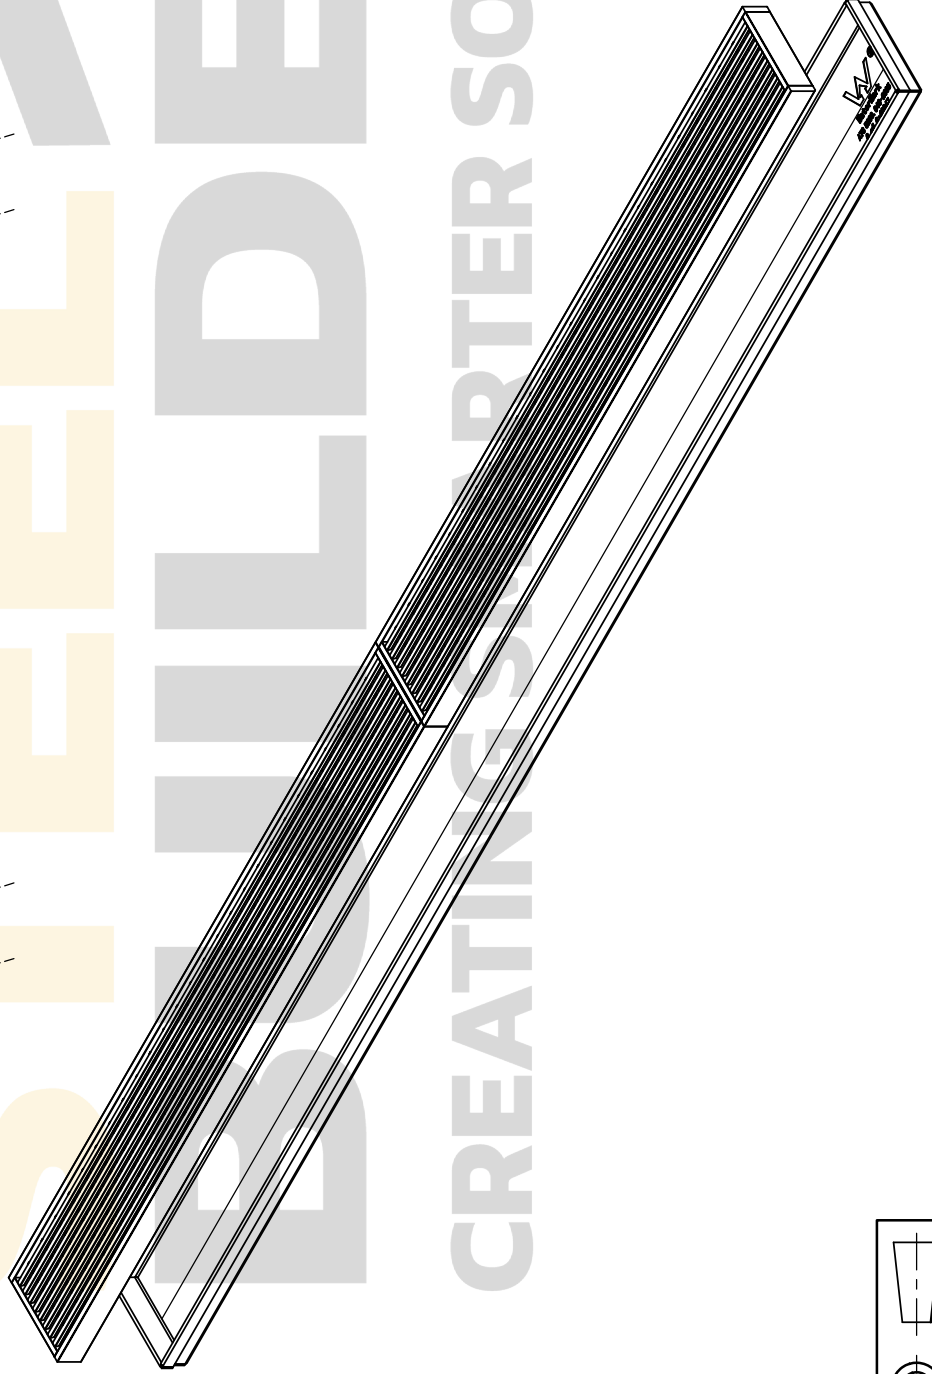

Aqualuna

Drawings are for guide purposes only and may be subject to change at any time

Aqualuna

Drawings are for guide purposes only and may be subject to change at any time

600/700/800/900/1000/1200/1500mm

STEEL
BUILD
CREATING SMARTER SOLUTIONS

Aqualuna

Drawings are for guide purposes only and may be subject to change at any time

1800/2100/2400/2700/3000mm

Aqualuna

Drawings are for guide purposes only and may be subject to change at any time