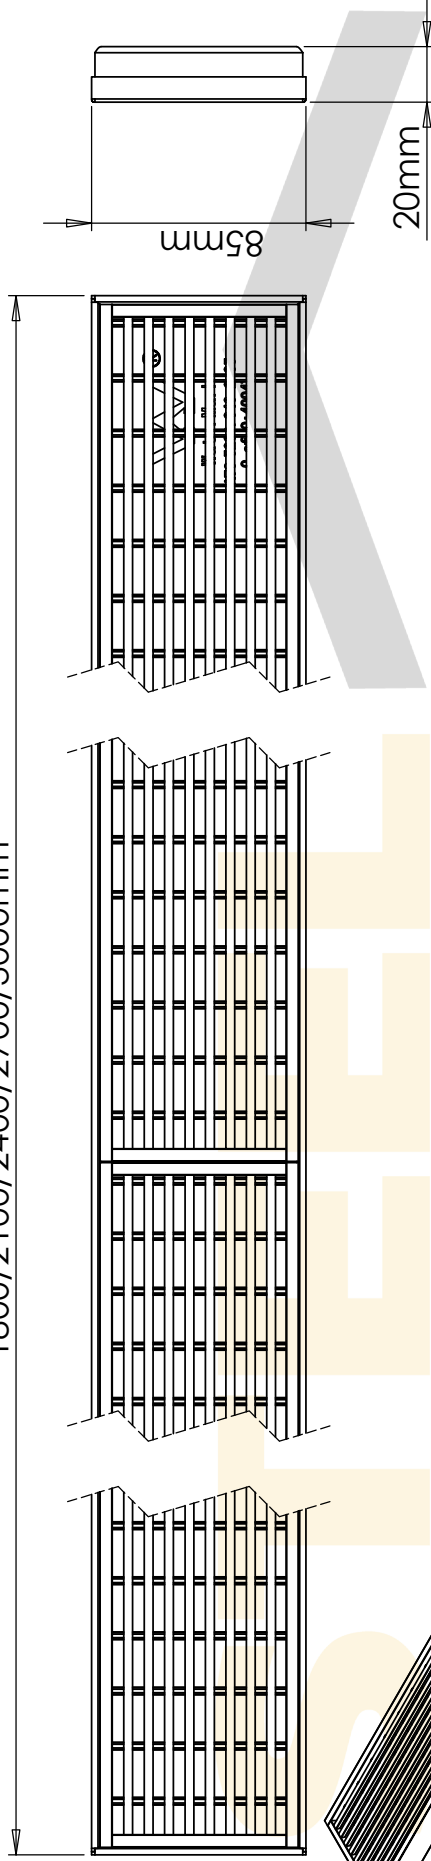

Aqualuna

Drawings are for guide purposes only and may be subject to change at any time

Aqualuna

Drawings are for guide purposes only and may be subject to change at any time

600/700/800/900/1000/1200/1500mm

STEEL
BUILD
CREATING SMARTER SOLUTIONS

Aqualuna

Drawings are for guide purposes only and may be subject to change at any time

1800/2100/2400/2700/3000mm

Aqualuna

Drawings are for guide purposes only and may be subject to change at any time