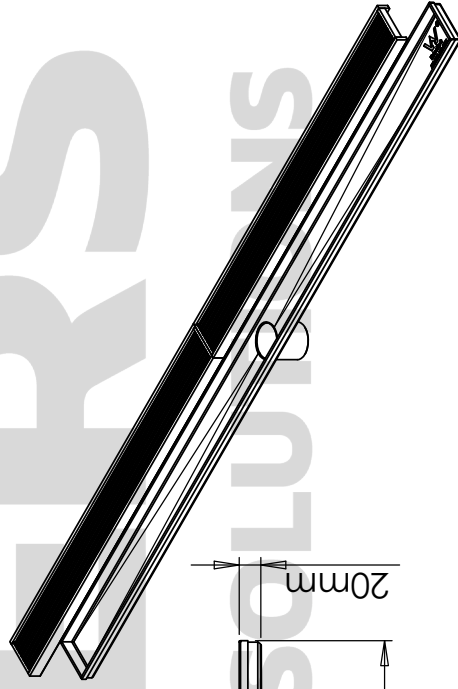

Aqualuna

Drawings are for guide purposes only and may be subject to change at any time

1800mm

EQ

EQ

20mm

Aqualuna

Drawings are for guide purposes only and may be subject to change at any time

600/800/900/1000/1200/1500mm

20mm

Aqualuna

Drawings are for guide purposes only and may be subject to change at any time

1800mm

Aqualuna

Drawings are for guide purposes only and may be subject to change at any time