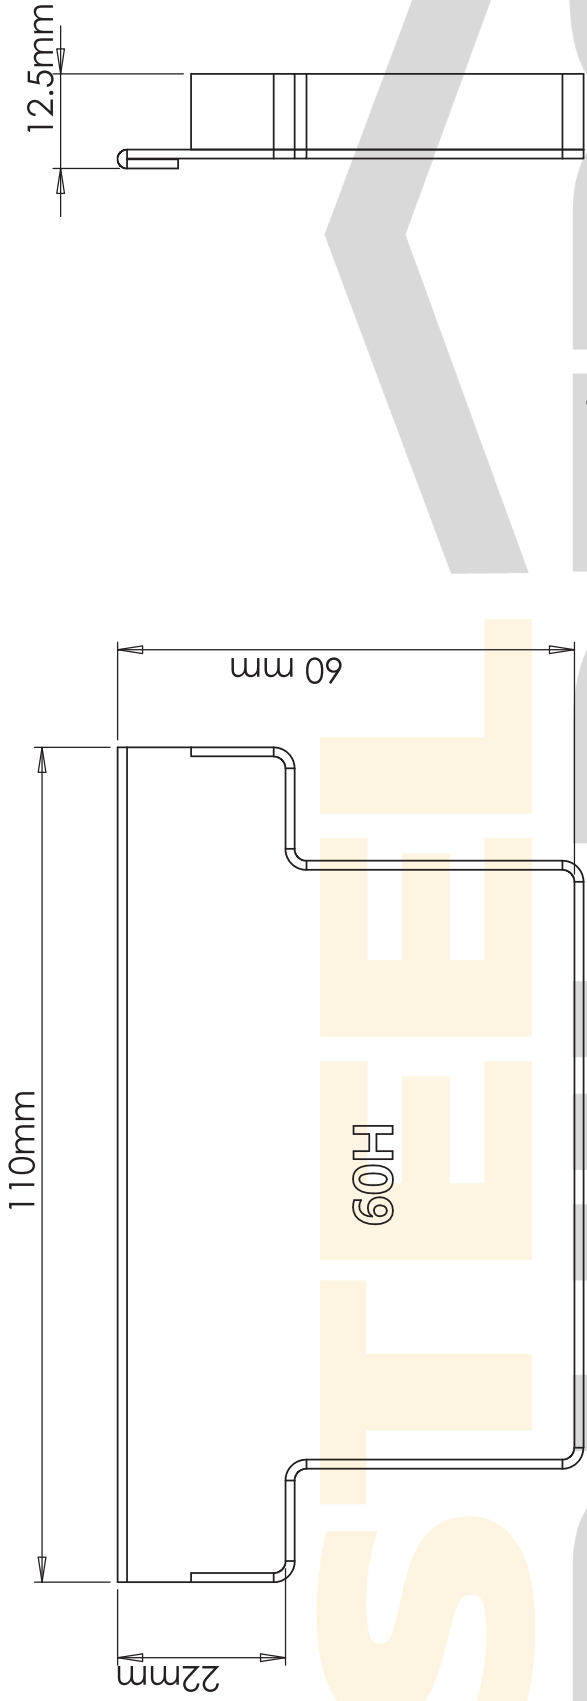

Aqualuna

SMARTEC SOLUTIONS
CREATING SMARTER SOLUTIONS

Drawings are for guide purposes only and may be subject to change at any time

12.5mm

Aqualuna

Drawings are for guide purposes only and may be subject to change at any time

Aqualuna

Drawings are for guide purposes only and may be subject to change at any time

BUILD
 SMARTER SOLUTIONS
 60H

Aqualuna

Drawings are for guide purposes only and may be subject to change at any time