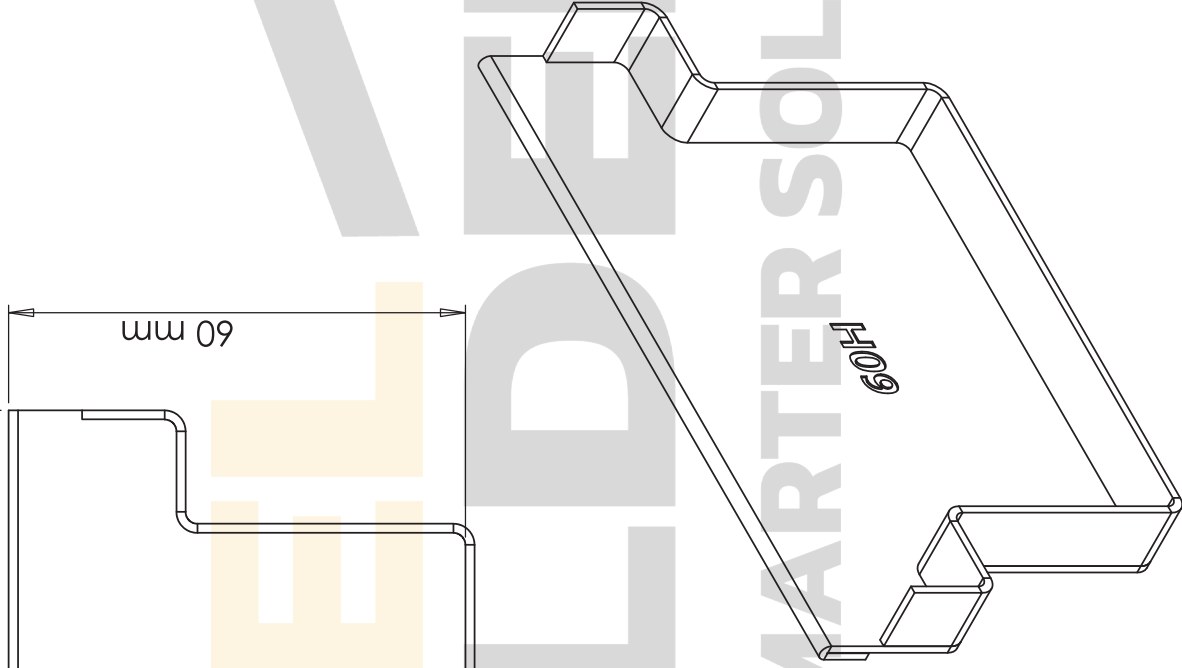

Aqualuna

SMARTEC SOLUTIONS
CREATING SMARTER SOLUTIONS

Drawings are for guide purposes only and may be subject to change at any time

12.5mm

Aqualuna

Drawings are for guide purposes only and may be subject to change at any time

Aqualuna

Drawings are for guide purposes only and may be subject to change at any time

BUILD
 SMARTER SOLUTIONS
 60H

Aqualuna

Drawings are for guide purposes only and may be subject to change at any time