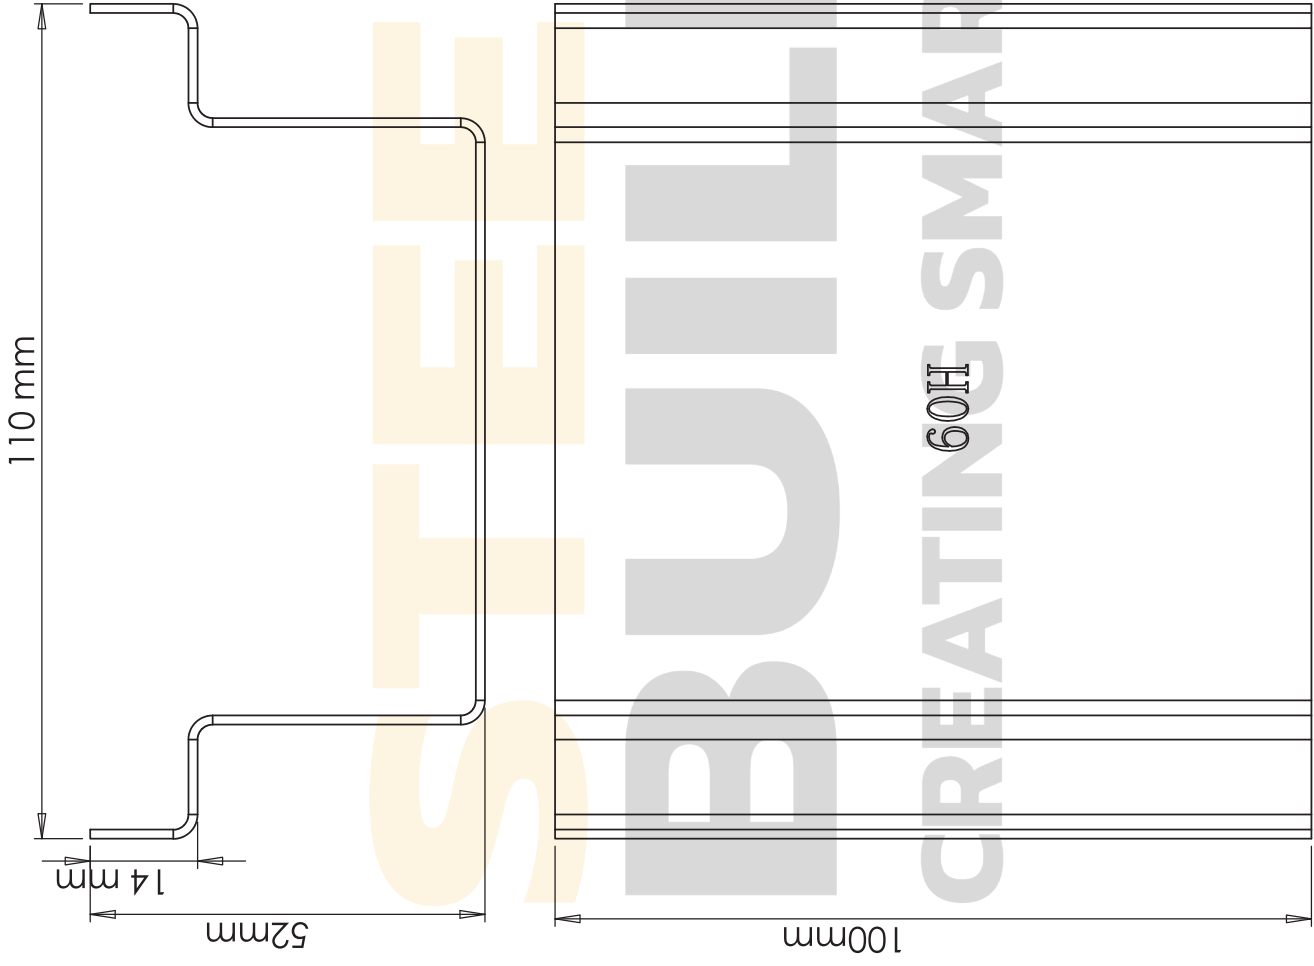

Aqualuna

SMARTEC SOLUTIONS
CREATING SMARTER SOLUTIONS

Drawings are for guide purposes only and may be subject to change at any time

12.5mm

Aqualuna

Drawings are for guide purposes only and may be subject to change at any time