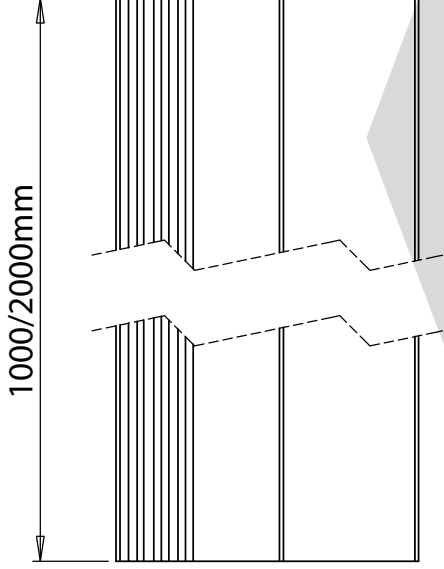

85mm

40mm

1000/2000mm

Aqua luna

Drawings are for guide purposes only and may be subject to change at any time

A40END

A40JON

A40OUT

Drawings are for guide purposes only and may be subject to change at any time

Aqualuna