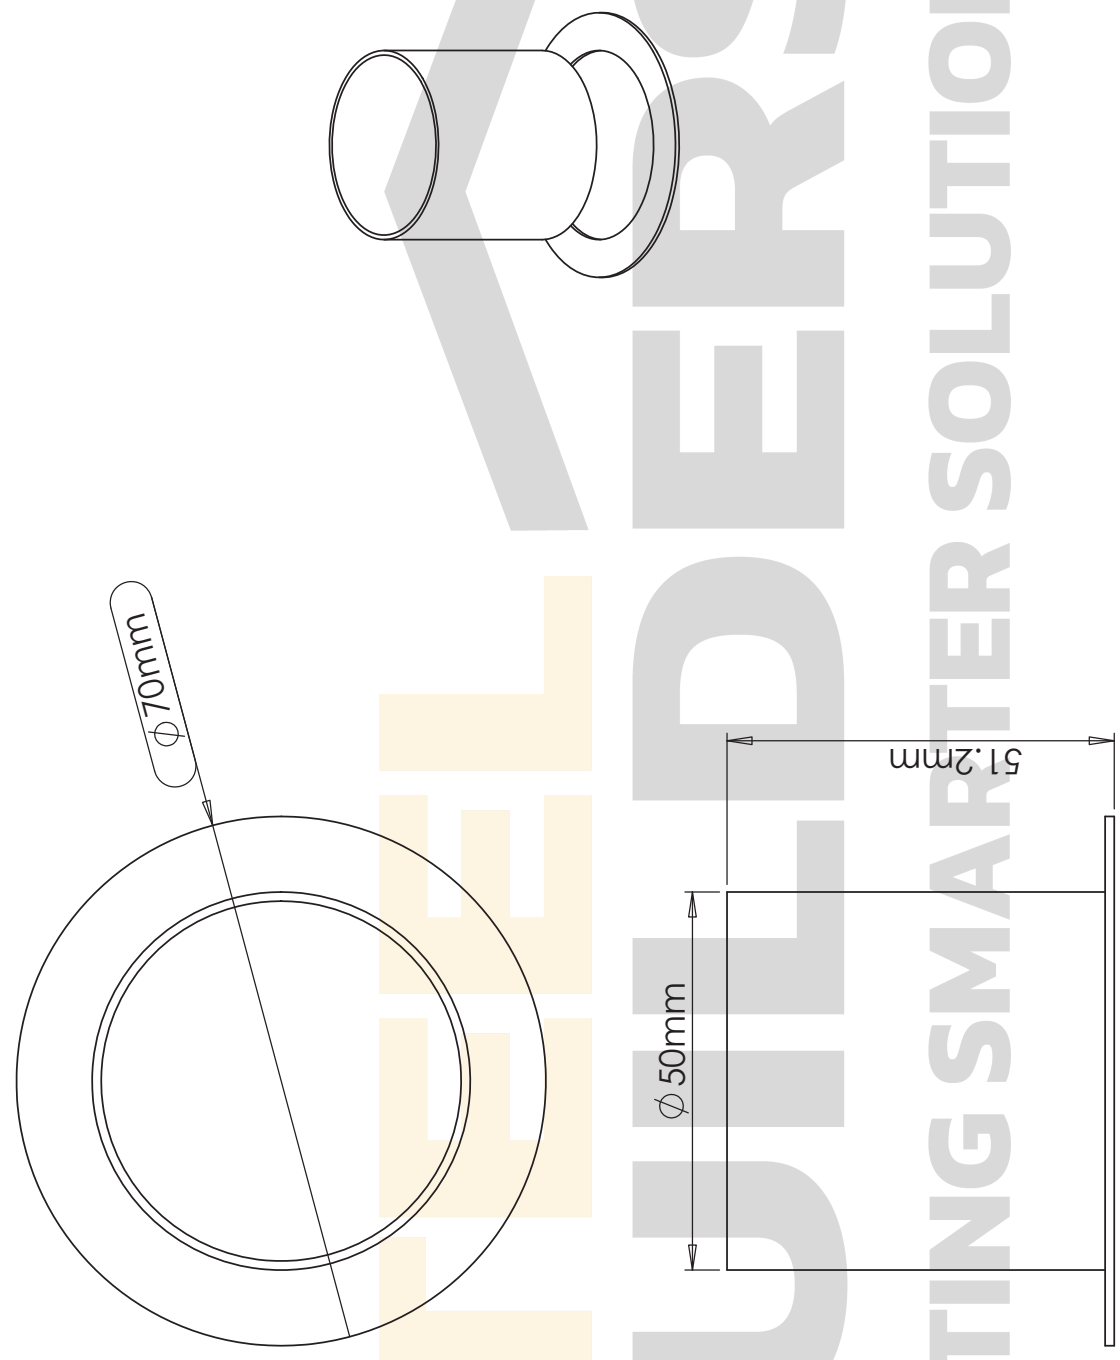

1000/2000mm

Aqualuna

Drawings are for guide purposes only and may be subject to change at any time

Aqualuna

Drawings are for guide purposes only and may be subject to change at any time

Aqualuna

Drawings are for guide purposes only and may be subject to change at any time

Aqualuna

Drawings are for guide purposes only and may be subject to change at any time

Aqualuna

Drawings are for guide purposes only and may be subject to change at any time