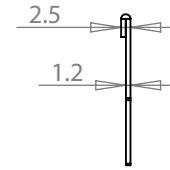

85mm

40mm

1000/2000mm

Aqua luna

Drawings are for guide purposes only and may be subject to change at any time

A40END

A40JON

A40OUT