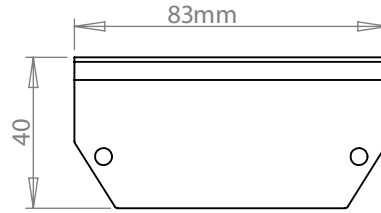

85mm

40mm

1000/2000mm

Aqua luna

Drawings are for guide purposes only and may be subject to change at any time

A40END

A40JON

A40OUT