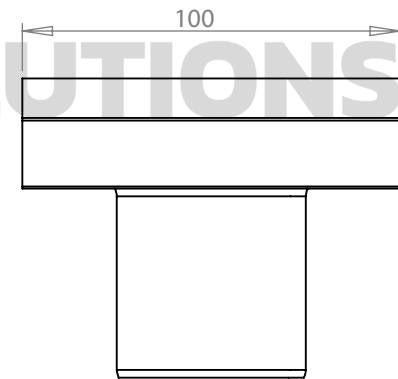

85mm

40mm

1000/2000mm

Aqua luna

Drawings are for guide purposes only and may be subject to change at any time

A40END

A40JON

A40OUT