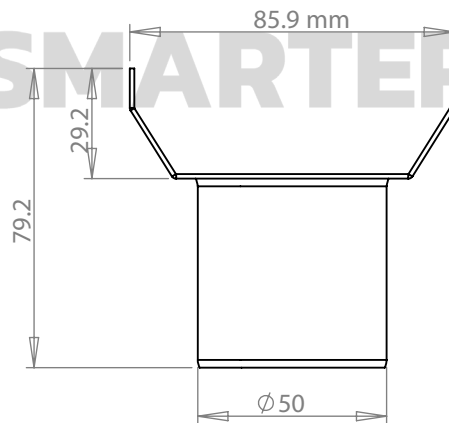

85mm

40mm

1000/2000mm

Aqua luna

Drawings are for guide purposes only and may be subject to change at any time

A40END

A40JON

A40OUT