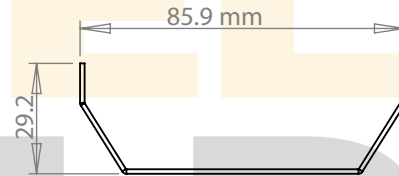

85mm

40mm

1000/2000mm

Aqua luna

Drawings are for guide purposes only and may be subject to change at any time

A40END

A40JON

A40OUT