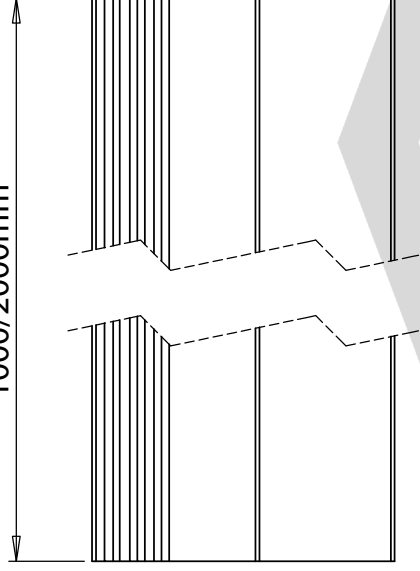

85mm

40mm

1000/2000mm

Aqua luna

Drawings are for guide purposes only and may be subject to change at any time

A40END

A40JON

A40OUT

Drawings are for guide purposes only and may be subject to change at any time

Aqualuna