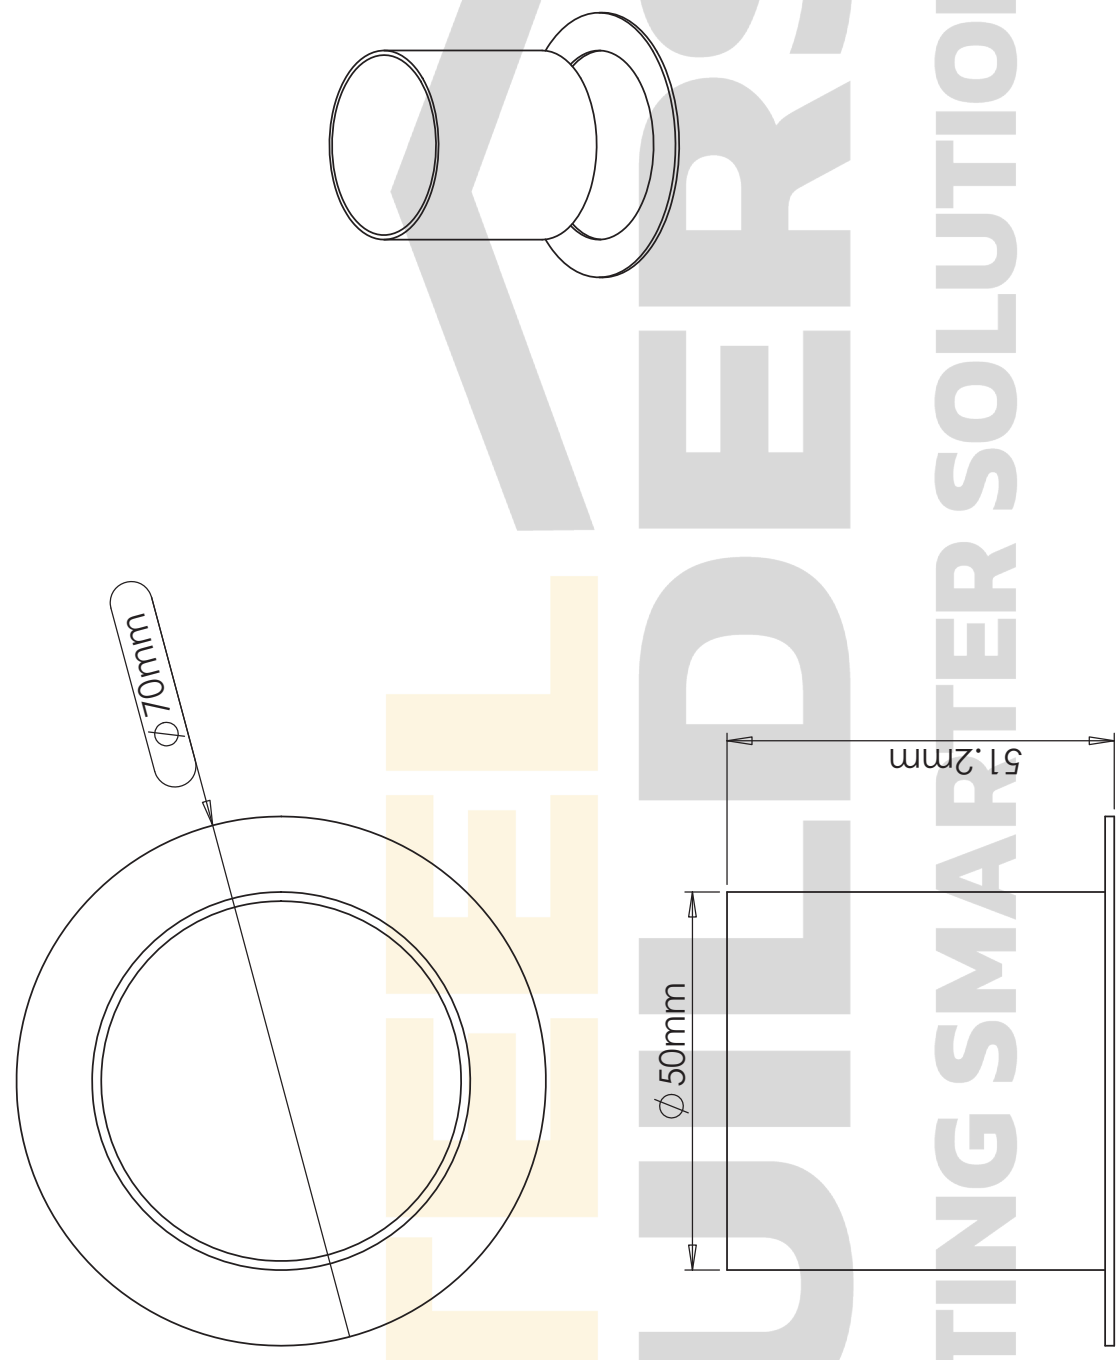

Aqualuna

Drawings are for guide purposes only and may be subject to change at any time