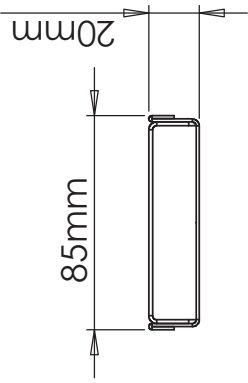

Aqualuna

Drawings are for guide purposes only and may be subject to change at any time

CREATING SMARTER SOLUTIONS

85 mm

$\frac{D}{2:1}$

20L

20mm

11.3mm

20L

Aqualuna

Drawings are for guide purposes only and may be subject to change at any time

100mm

STEEL BUILDERS
CREATING SMARTER SOLUTIONS

Aqualuna

Drawings are for guide purposes only and may be subject to change at any time