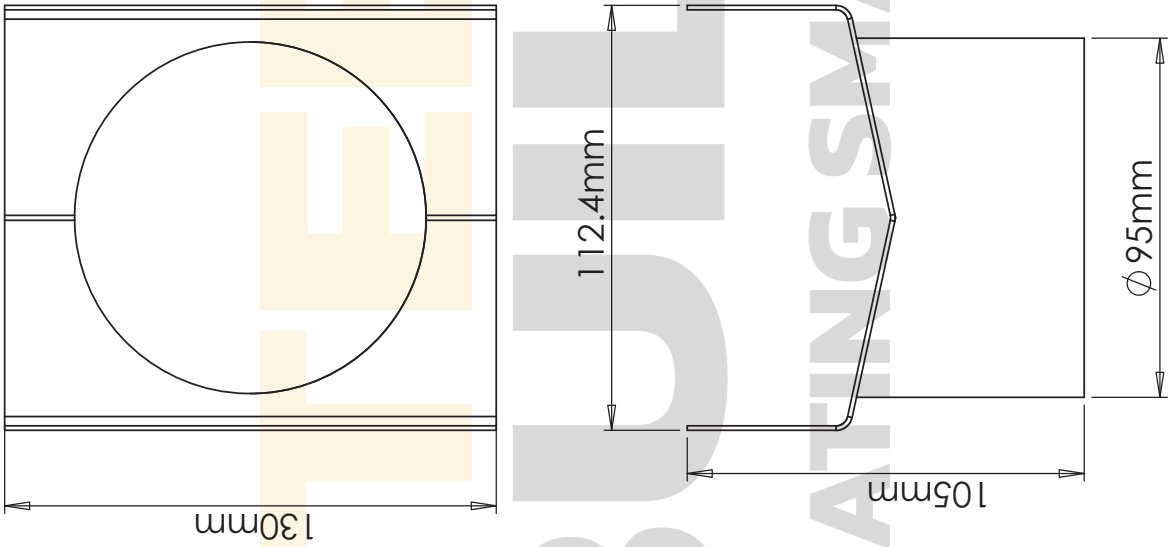

1000mm

STEEL
BUILT
CREATING SMARTER SOLUTIONS

Aqualuna

Drawings are for guide purposes only and may be subject to change at any time

2000mm

Aqualuna

Drawings are for guide purposes only and may be subject to change at any time

3000mm

Aqualuna

Drawings are for guide purposes only and may be subject to change at any time

Aqualuna

Drawings are for guide purposes only and may be subject to change at any time

Aqualuna

Drawings are for guide purposes only and may be subject to change at any time