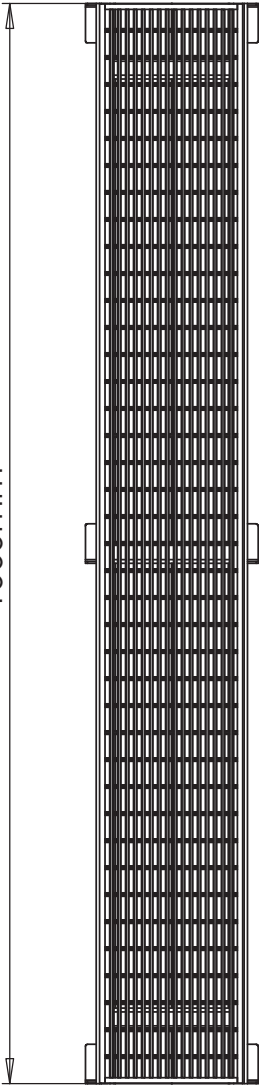

1000mm

STEEL
BUILT
CREATING SMARTER SOLUTIONS

Aqualuna

Drawings are for guide purposes only and may be subject to change at any time

2000mm

Aqualuna

Drawings are for guide purposes only and may be subject to change at any time

3000mm

Aqualuna

Drawings are for guide purposes only and may be subject to change at any time

Aqualuna

Drawings are for guide purposes only and may be subject to change at any time

Aqualuna

Drawings are for guide purposes only and may be subject to change at any time