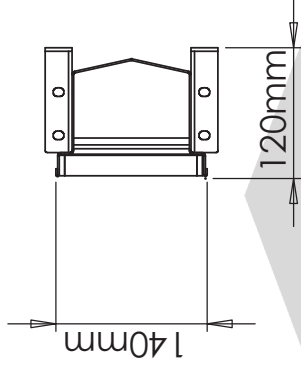

1000mm

STEEL
BUILT
CREATING SMARTER SOLUTIONS

Aqualuna

Drawings are for guide purposes only and may be subject to change at any time

2000mm

Aqualuna

Drawings are for guide purposes only and may be subject to change at any time

3000mm

Aqualuna

Drawings are for guide purposes only and may be subject to change at any time

Aqualuna

Drawings are for guide purposes only and may be subject to change at any time

Aqualuna

Drawings are for guide purposes only and may be subject to change at any time