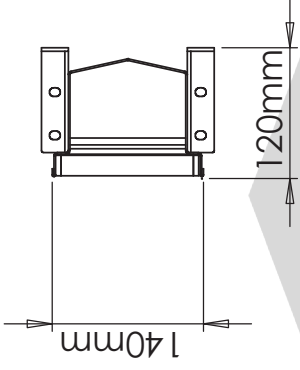

1000mm

STEEL
BUILT
CREATING SMARTER SOLUTIONS

Aqualuna

Drawings are for guide purposes only and may be subject to change at any time

2000mm

Aqualuna

Drawings are for guide purposes only and may be subject to change at any time

3000mm

Aqualuna

Drawings are for guide purposes only and may be subject to change at any time

Aqualuna

Drawings are for guide purposes only and may be subject to change at any time

Aqualuna

Drawings are for guide purposes only and may be subject to change at any time