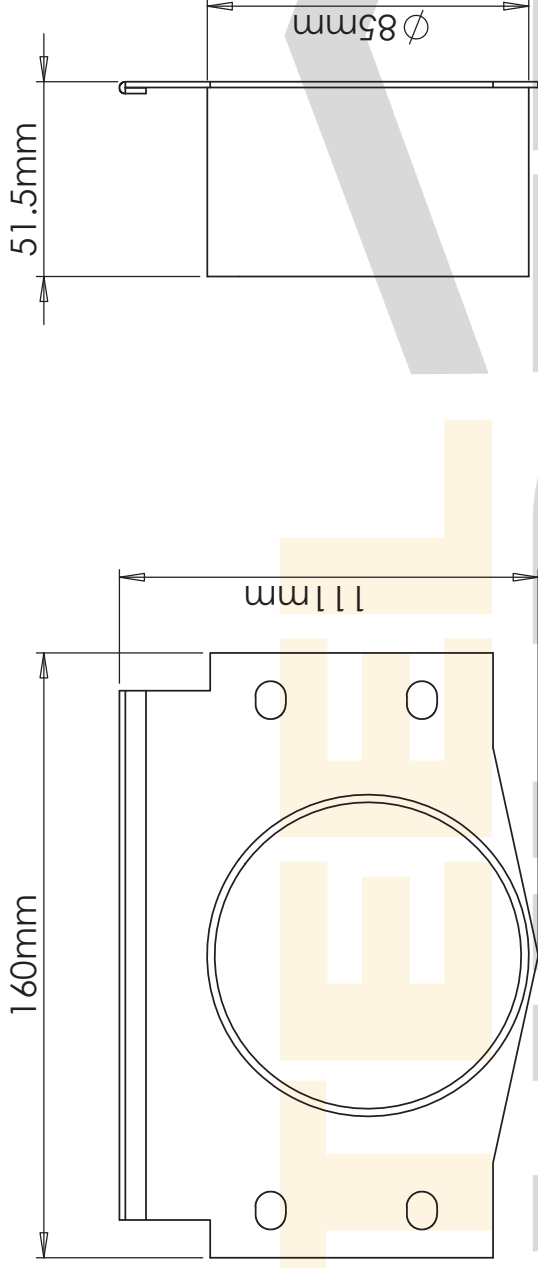

1000mm

STEEL
BUILT
CREATING SMARTER SOLUTIONS

Aqualuna

Drawings are for guide purposes only and may be subject to change at any time

2000mm

Aqualuna

Drawings are for guide purposes only and may be subject to change at any time

3000mm

Aqualuna

Drawings are for guide purposes only and may be subject to change at any time

Aqualuna

Drawings are for guide purposes only and may be subject to change at any time

Aqualuna

Drawings are for guide purposes only and may be subject to change at any time