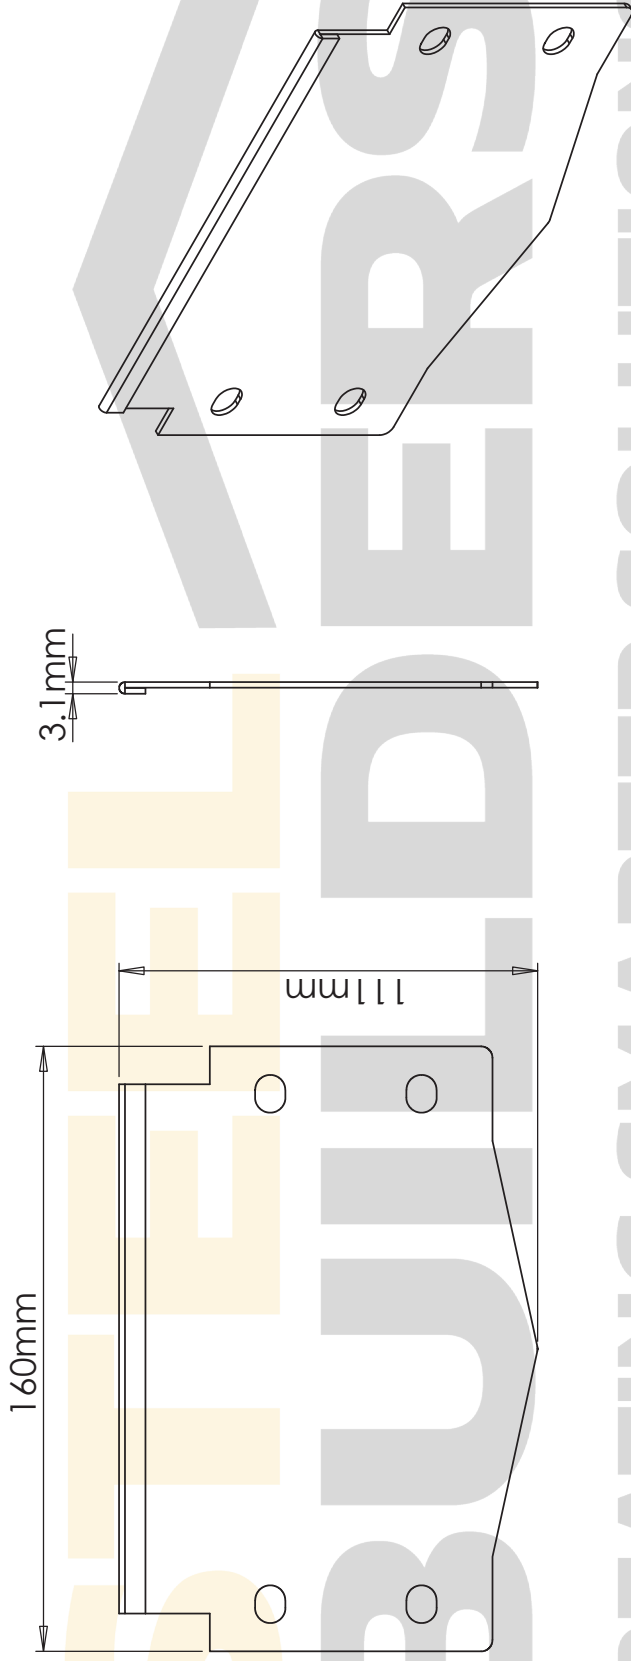

1000mm

STEEL
BUILT
CREATING SMARTER SOLUTIONS

Aqualuna

Drawings are for guide purposes only and may be subject to change at any time

2000mm

Aqualuna

Drawings are for guide purposes only and may be subject to change at any time

3000mm

Aqualuna

Drawings are for guide purposes only and may be subject to change at any time

Aqualuna

Drawings are for guide purposes only and may be subject to change at any time

Aqualuna

Drawings are for guide purposes only and may be subject to change at any time