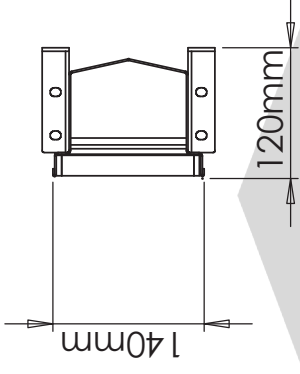

1000mm

STEEL
BUILT
CREATING SMARTER SOLUTIONS

Aqualuna

Drawings are for guide purposes only and may be subject to change at any time

2000mm

Aqualuna

Drawings are for guide purposes only and may be subject to change at any time

3000mm

Aqualuna

Drawings are for guide purposes only and may be subject to change at any time

Aqualuna

Drawings are for guide purposes only and may be subject to change at any time

Aqualuna

Drawings are for guide purposes only and may be subject to change at any time