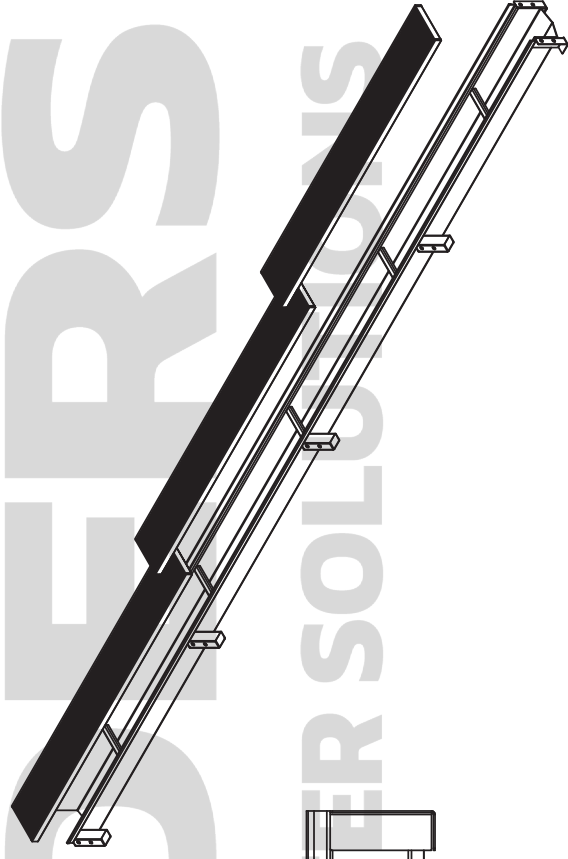

1000mm

STEEL
BUILT
CREATING SMARTER SOLUTIONS

Aqualuna

Drawings are for guide purposes only and may be subject to change at any time

2000mm

Aqualuna

Drawings are for guide purposes only and may be subject to change at any time

3000mm

Aqualuna

Drawings are for guide purposes only and may be subject to change at any time

Aqualuna

Drawings are for guide purposes only and may be subject to change at any time

Aqualuna

Drawings are for guide purposes only and may be subject to change at any time