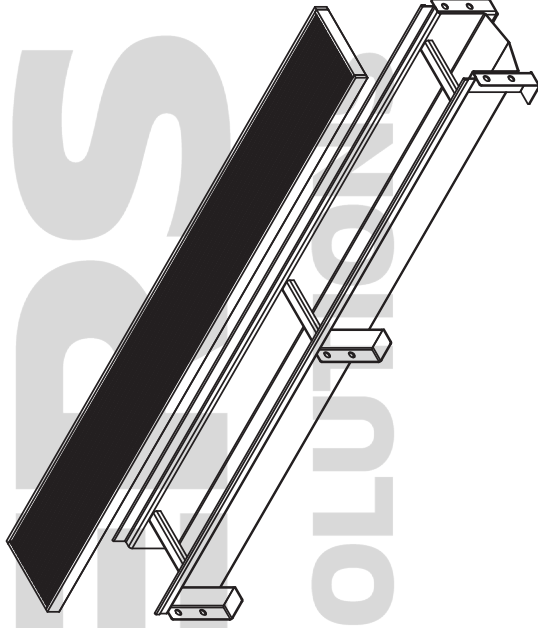

1000mm

STEEL
BUILT
CREATING SMARTER SOLUTIONS

Aqualuna

Drawings are for guide purposes only and may be subject to change at any time

2000mm

Aqualuna

Drawings are for guide purposes only and may be subject to change at any time

3000mm

Aqualuna

Drawings are for guide purposes only and may be subject to change at any time

Aqualuna

Drawings are for guide purposes only and may be subject to change at any time

Aqualuna

Drawings are for guide purposes only and may be subject to change at any time