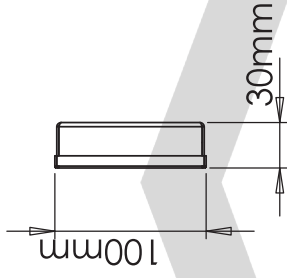

600/700/800/900/1000/1200/1500/1800mm

Aqualuna

Drawings are for guide purposes only and may be subject to change at any time

Aqualuna

Drawings are for guide purposes only and may be subject to change at any time

600/700/800/900/1000/1200/1500/1800/2100/2400mm

AquaLuna

Drawings are for guide purposes only and may be subject to change at any time

2700/3000mm

STEEL BUILDERS
CREATING SMARTER SOLUTIONS

Aqua luna

Drawings are for guide purposes only and may be subject to change at any time