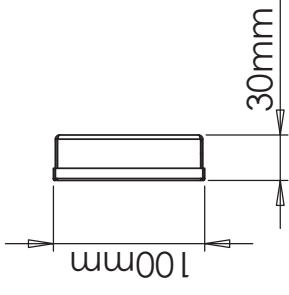

600/700/800/900/1000/1200/1500/1800mm

Aqualuna

Drawings are for guide purposes only and may be subject to change at any time

Aqualuna

Drawings are for guide purposes only and may be subject to change at any time

600/700/800/900/1000/1200/1500/1800/2100/2400mm

AquaLuna

Drawings are for guide purposes only and may be subject to change at any time

2700/3000mm

STEEL BUILDERS
CREATING SMARTER SOLUTIONS

Aqua luna

Drawings are for guide purposes only and may be subject to change at any time