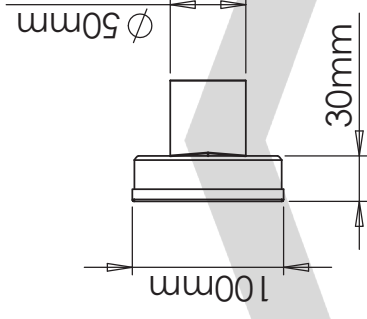

600/700/800/900/1000/1200/1500/1800mm

Aqualuna

Drawings are for guide purposes only and may be subject to change at any time

Aqualuna

Drawings are for guide purposes only and may be subject to change at any time

600/700/800/900/1000/1200/1500/1800/2100/2400mm

AquaLuna

Drawings are for guide purposes only and may be subject to change at any time

2700/3000mm

STEEL BUILDERS
CREATING SMARTER SOLUTIONS

Aqua luna

Drawings are for guide purposes only and may be subject to change at any time