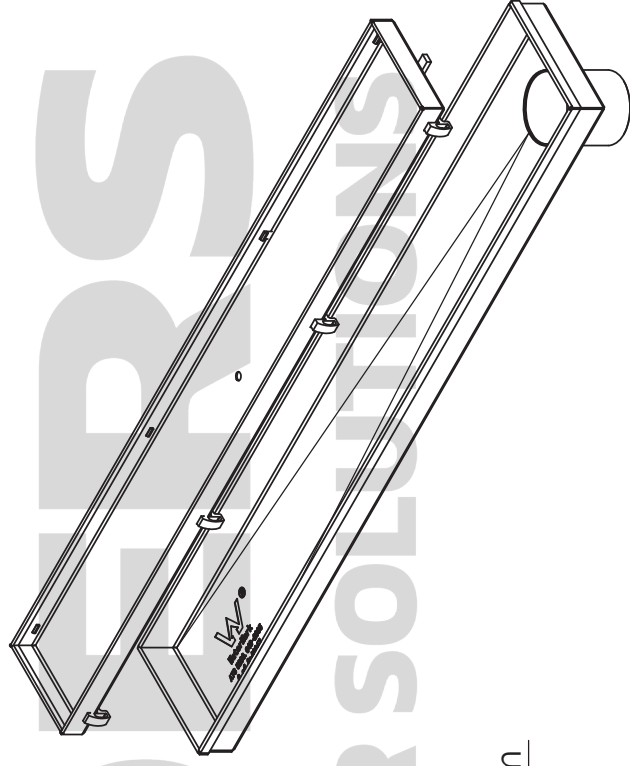

600/700/800/900/1000/1200/1500/1800mm

Aqualuna

Drawings are for guide purposes only and may be subject to change at any time

Aqualuna

Drawings are for guide purposes only and may be subject to change at any time

600/700/800/900/1000/1200/1500/1800/2100/2400mm

AquaLuna

Drawings are for guide purposes only and may be subject to change at any time

2700/3000mm

STEEL BUILDERS
CREATING SMARTER SOLUTIONS

Aqua luna

Drawings are for guide purposes only and may be subject to change at any time