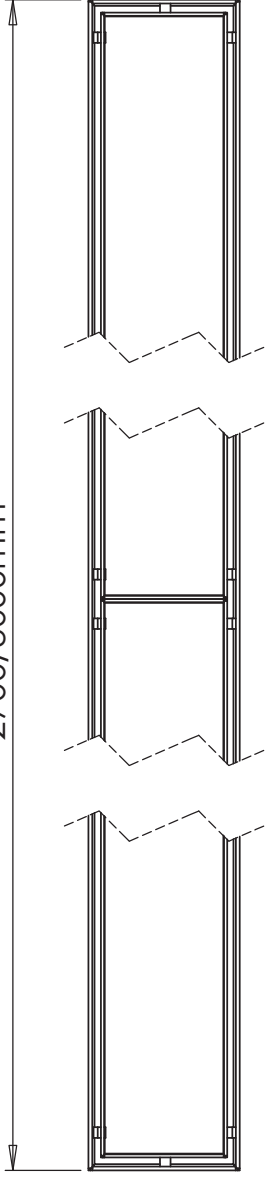

600/700/800/900/1000/1200/1500/1800mm

Aqualuna

Drawings are for guide purposes only and may be subject to change at any time

Aqualuna

Drawings are for guide purposes only and may be subject to change at any time

600/700/800/900/1000/1200/1500/1800/2100/2400mm

AquaLuna

Drawings are for guide purposes only and may be subject to change at any time

2700/3000mm

STEEL BUILDERS
CREATING SMARTER SOLUTIONS

Aqua luna

Drawings are for guide purposes only and may be subject to change at any time