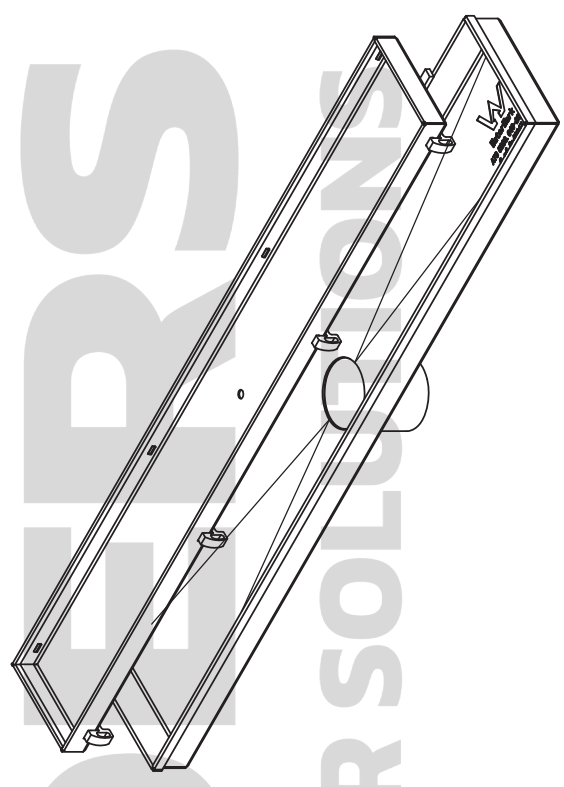

600/700/800/900/1000/1200/1500/1800mm

Aqualuna

Drawings are for guide purposes only and may be subject to change at any time

Aqualuna

Drawings are for guide purposes only and may be subject to change at any time

600/700/800/900/1000/1200/1500/1800/2100/2400mm

AquaLuna

Drawings are for guide purposes only and may be subject to change at any time

2700/3000mm

STEEL BUILDERS
CREATING SMARTER SOLUTIONS

Aqua luna

Drawings are for guide purposes only and may be subject to change at any time