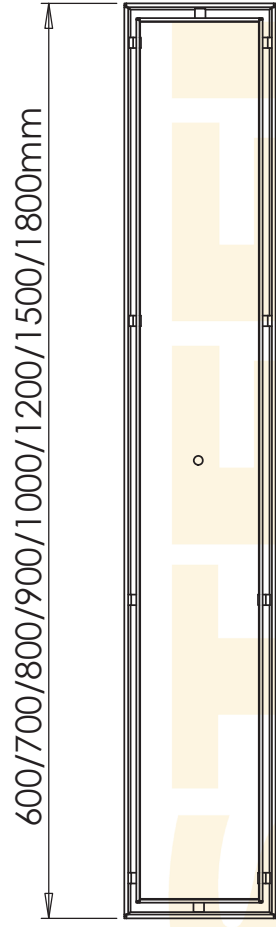

600/700/800/900/1000/1200/1500/1800mm

Aqualuna

Drawings are for guide purposes only and may be subject to change at any time

Aqualuna

Drawings are for guide purposes only and may be subject to change at any time

600/700/800/900/1000/1200/1500/1800/2100/2400mm

AquaLuna

Drawings are for guide purposes only and may be subject to change at any time

2700/3000mm

STEEL BUILDERS
CREATING SMARTER SOLUTIONS

Aqua luna

Drawings are for guide purposes only and may be subject to change at any time