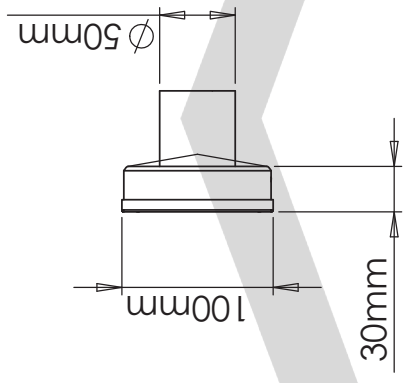

600/700/800/900/1000/1200/1500/1800mm

Aqualuna

Drawings are for guide purposes only and may be subject to change at any time

Aqualuna

Drawings are for guide purposes only and may be subject to change at any time

600/700/800/900/1000/1200/1500/1800/2100/2400mm

AquaLuna

Drawings are for guide purposes only and may be subject to change at any time

2700/3000mm

STEEL BUILDERS
CREATING SMARTER SOLUTIONS

Aqua luna

Drawings are for guide purposes only and may be subject to change at any time