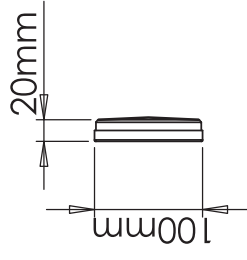

600/800/900/1000/1200/1500mm

Aqua luna

Drawings are for guide purposes only and may be subject to change at any time

600/800/900/1000/1200/1500mm

Aqua Luna

Drawings are for guide purposes only and may be subject to change at any time

2000/2500/3000mm

STEEL BUILDERS

CREATING SMARTER SOLUTIONS

Aqua luna

Drawings are for guide purposes only and may be subject to change at any time