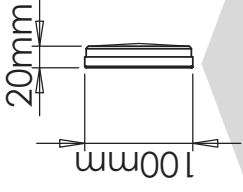

600/800/900/1000/1200/1500mm

Aqua luna

Drawings are for guide purposes only and may be subject to change at any time

600/800/900/1000/1200/1500mm

Aqua Luna

Drawings are for guide purposes only and may be subject to change at any time

2000/2500/3000mm

STEEL BUILDERS

CREATING SMARTER SOLUTIONS

Aqua luna

Drawings are for guide purposes only and may be subject to change at any time