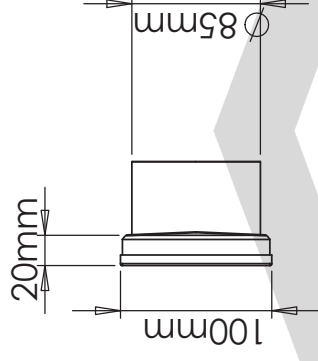

600/800/900/1000/1200/1500mm

Aqua luna

Drawings are for guide purposes only and may be subject to change at any time

600/800/900/1000/1200/1500mm

Aqua Luna

Drawings are for guide purposes only and may be subject to change at any time

2000/2500/3000mm

STEEL BUILDERS

CREATING SMARTER SOLUTIONS

Aqua luna

Drawings are for guide purposes only and may be subject to change at any time