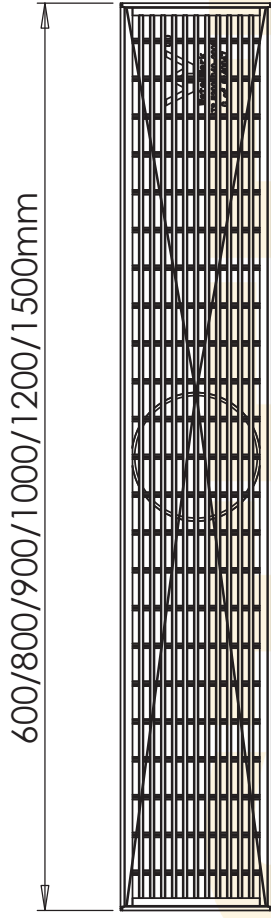

600/800/900/1000/1200/1500mm

Aqua luna

Drawings are for guide purposes only and may be subject to change at any time

600/800/900/1000/1200/1500mm

Aqua Luna

Drawings are for guide purposes only and may be subject to change at any time

2000/2500/3000mm

STEEL BUILDERS

CREATING SMARTER SOLUTIONS

Aqua luna

Drawings are for guide purposes only and may be subject to change at any time