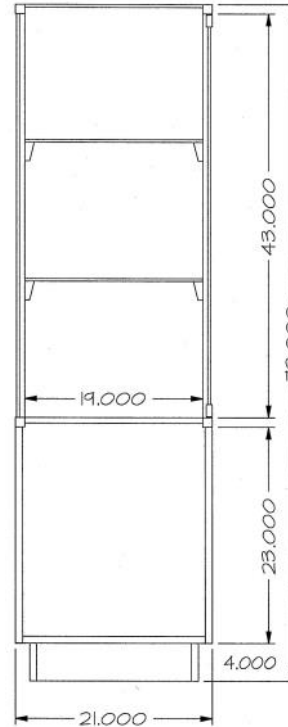

**January 2022** 

DCS 442-21 1/3 Style Security Tower 21”SQ

End View

Standard Features
<ul style="list-style-type: none"> <li>• Measuring - 72”H</li> <li>• lengths – 21”SQ, 24”SQ, 30”SQ, 36”SQ</li> <li>• KIL clear anodized (silver) aluminum frame-work</li> <li>• Grey PVC channel liners, door track &amp; glass top bead</li> <li>• 1/4” (6mm) clear tempered glass top &amp; ends</li> <li>• Hinged framed rear door with 1/4” (6mm) clear tempered glass and lock</li> <li>• 3/4” basic colour lower melamine panels</li> <li>• 5/8” white melamine display base &amp; back</li> <li>• 2 levels of adjustable 1/4” (6mm) clear float glass shelves with 1” on centre brackets</li> <li>• On a basic colour kickbase with adjustable leveler feet</li> </ul>

Price Schedule —US Funds 	21”SQ	24”SQ	30”SQ	36”SQ
<b>DCS 442 Standard Model</b>	\$975.00	\$1070.00	\$1165.00	\$1260.00
SM—Add Special Melamine	\$36.00	\$40.00	\$44.00	\$48.00
SL—Add Special Laminate	\$70.00	\$80.00	\$90.00	\$100.00
FG—Add 6mm Float Glass	-\$185.00	-\$215.00	-\$245.00	-\$275.00
ML— Add Single Top Med Lumen LED	\$205.00	\$215.00	\$225.00	\$235.00
MM—Add Double Top Med Lumen LED	\$260.00	\$280.00	\$300.00	\$320.00
MS—Add 1 Top & 2 Shelf Med Lumen LED	\$350.00	\$375.00	\$400.00	\$425.00
UV—Add Upper Valance (No Lights)	\$35.00	\$30.00	\$25.00	\$20.00
SR—Add 1 Upper Recess 7W LED Light	\$170.00	\$170.00	\$170.00	\$170.00
DR—Add 2 Upper Recess 7W LED Light	N/A	N/A	\$220.00	\$220.00
MB—Add Mirror Back w/Plam	\$50.00	\$60.00	\$70.00	\$80.00
GS—Add Glass Shelf w/Brackets	\$60.00	\$70.00	\$80.00	\$90.00
HD—Add Lower Hinged Storage Door w/Lock	\$80.00	\$90.00	\$100.00	\$110.00
LD—Add Lower 3 Storage Drawers	\$200.00	\$220.00	\$240.00	\$260.00
DL—Add Locks on Drawers	\$66.00	\$66.00	\$66.00	\$66.00
FF—Add Special Framework Finish	\$270.00	\$280.00	\$290.00	\$300.00