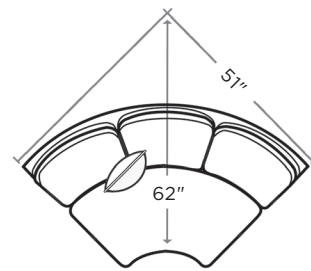

☐ **96-9832** ☐ **CL-8832**  
Right Facing Loveseat  
Outside D37  
Inside L49½

☐ **96-9839-L**  
☐ **CL-8839-L**  
Left Facing Chaise  
Outside D69  
Inside L24¾

☐ **96-9839-R**  
☐ **CL-8839-R**  
Right Facing Chaise  
Outside D69  
Inside L24¾

☐ **96-9839-2**  
☐ **CL-8839-2**  
Two Arm Chaise  
Outside D69  
Inside L21¼

## SOFAS BY THE INCH

Available in any length from 65" to 103".

☐ **96-9846**  
"By the Inch" Sofa  
Outside D37

☐ **96-9835** ☐ **CL-8835**  
Left Facing Corner Sofa  
Outside D37  
Inside L70½

☐ **96-9836** ☐ **CL-8836**  
Right Facing Corner Sofa  
Outside D37  
Inside L70½

☐ **96-9838-3** ☐ **CL-8838-3**  
Three Cushion Armless  
Outside L75 D37  
Inside L74½

☐ **96-9838-2** ☐ **CL-8838-2**  
Two Cushion Armless  
Outside L50 D37  
Inside L49½

☐ **96-9838-1** ☐ **CL-8838-1**  
One Cushion Armless  
Outside L25 D37  
Inside L24¾