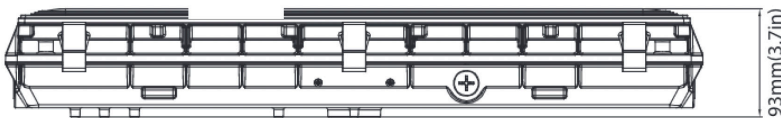

Project Name: _____

Ordering #: _____ Type: _____

OVERVIEW

Size	2'
Wattage (W)	45W, 70W, 95W
Lumen Package (lm)	Up to 11,600 lm
Color Temperature (CCT)	45W: 4000K or 5000K 70W and 95W: 5000K
Efficacy (lm/W)	Up to 134 lm/W

ORDERING GUIDE

Example: **2FTVTM3LB045W40W**

SKU Root	Photometry	Wattage / Lumens	CCT	Finish
2FTVTM3	LB - Low Bay	045 - 45W, Up to 12,700 lumens	40 - 4000K	W - White
		070 - 70W, 9,400 lumens	50 - 5000K	
	PG - Parking Garage	095 - 95W, 11,600 lumens	50 - 5000K	

PRODUCT DIMENSIONS

Net weight:

45W: 7.723lbs

70W: 8.034lbs

90W: 8.197lbs

SPECIFICATIONS

Size	2'
Wattage & Lumens	45W, Up to 6,000 lumens 70W, 9,400 lumens 95W, 11,600 lumens
Efficacy	Up to 134 lm/W
CCT	45W: 4000K or 5000K 70W and 95W: 5000K
CRI (Ra)	80
Controls	1-10V Dimming
Input Voltage	120-277VAC
Average Lifetime	50,000 hours
Mounting	Surface Mount, V-Hook Mount
Certifications	DLC, UL
Warranty	5 Years