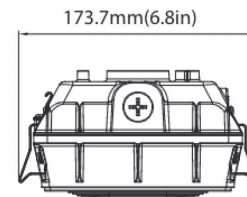

Project Name: _____

Ordering #: _____ Type: _____

OVERVIEW

Size	2'
Wattage (W)	45W, 70W, 95W
Lumen Package (lm)	Up to 11,600 lm
Color Temperature (CCT)	45W: 4000K or 5000K 70W and 95W: 5000K
Efficacy (lm/W)	Up to 134 lm/W

PRODUCT DIMENSIONS

Net weight:

45W: 7.723lbs

70W: 8.034lbs

90W: 8.197lbs

SPECIFICATIONS

Size	2'
Wattage & Lumens	45W, Up to 6,000 lumens 70W, 9,400 lumens 95W, 11,600 lumens
Efficacy	Up to 134 lm/W
CCT	45W: 4000K or 5000K 70W and 95W: 5000K
CRI (Ra)	80
Controls	1-10V Dimming
Input Voltage	120-277VAC
Average Lifetime	50,000 hours
Mounting	Surface Mount, V-Hook Mount
Certifications	DLC, UL
Warranty	5 Years