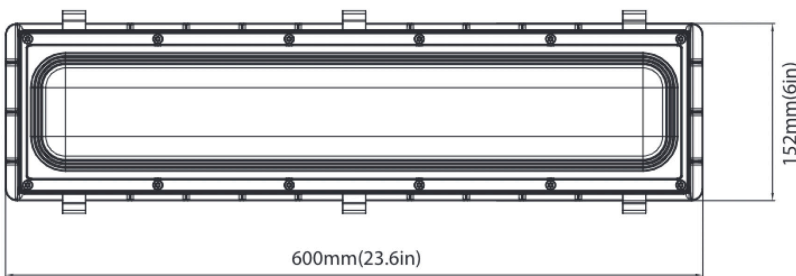

Project Name: _____

Ordering #: _____ Type: _____

OVERVIEW

Size	2'
Wattage (W)	45W, 70W, 95W
Lumen Package (lm)	Up to 11,600 lm
Color Temperature (CCT)	45W: 4000K or 5000K 70W and 95W: 5000K
Efficacy (lm/W)	Up to 134 lm/W

ORDERING GUIDE

Example: **2FTVTM3LB045W40W**

SKU Root	Photometry	Wattage / Lumens	CCT	Finish
2FTVTM3	LB - Low Bay	045 - 45W, Up to 12,700 lumens	40 - 4000K	W - White
		070 - 70W, 9,400 lumens	50 - 5000K	
	PG - Parking Garage	095 - 95W, 11,600 lumens	50 - 5000K	

PRODUCT DIMENSIONS

Net weight:

45W: 7.723lbs

70W: 8.034lbs

90W: 8.197lbs

SPECIFICATIONS

Size	2'
Wattage & Lumens	45W, Up to 6,000 lumens 70W, 9,400 lumens 95W, 11,600 lumens
Efficacy	Up to 134 lm/W
CCT	45W: 4000K or 5000K 70W and 95W: 5000K
CRI (Ra)	80
Controls	1-10V Dimming
Input Voltage	120-277VAC
Average Lifetime	50,000 hours
Mounting	Surface Mount, V-Hook Mount
Certifications	DLC, UL
Warranty	5 Years