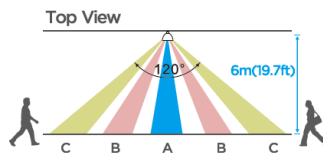

ACCESSORIES

Item Type	SKU	Description	Image
Mounting Options	UVCGKCLEBTR	Tripod Kit for UVC Corn Light	

DIMENSIONS

COVERAGE AREA

The infrared remote control provides 4 timer settings. The longer the time, the larger the kill zone. Here is a general guide to coverage, though keep in mind that UV rays can only disinfect what they can reach. Furniture, equipment, and other room fittings that obstruct the line-of-light will reduce coverage area.

80W Model	
Time	Covers Up To...
30 minutes	430 sq ft
60 minutes	535 sq ft
90 minutes	590 sq ft
120 minutes	645 sq ft

MICROWAVE & PIR SENSORS

Ceiling Mount
Top View

Wall Mount
Top View

Top View