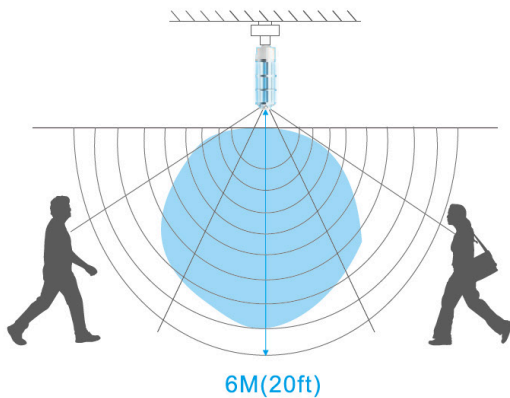

SPECIFICATIONS

Input Power	80W
Input Voltage	85-135VAC
Wavelength	254 nm
Base Type	E26/E27 Edison
Hold Time	30/60/90/120 minutes
Average Lamp Life	9,000 hours
Operation Method	IR Remote Control
Mounting	Socket, Plug & Eyebolt (standard), Tripod (optional)
Controls	Occupancy Sensor/Microwave and PIR Sensors
Warranty	2 years

ORDERING

SKU Root	Wattage
UVC GKCL	80W

Safety Note: UVC radiation can cause skin burns and eye injuries that may appear hours after exposure has occurred. Avoid direct skin exposure to UVC radiation and never look directly into a UVC light source, even briefly. We recommend ANSI Z87.1-1989 eye/face protection, long pants and sleeves, and disposable nitrile gloves when working with or around exposed UV lamps.

ACCESSORIES

Item Type	SKU	Description	Image
Mounting Options	UVCGKCLEBTR	Tripod Kit for UVC Corn Light	

DIMENSIONS

COVERAGE AREA

The infrared remote control provides 4 timer settings. The longer the time, the larger the kill zone. Here is a general guide to coverage, though keep in mind that UV rays can only disinfect what they can reach. Furniture, equipment, and other room fittings that obstruct the line-of-light will reduce coverage area.

80W Model	
Time	Covers Up To...
30 minutes	430 sq ft
60 minutes	535 sq ft
90 minutes	590 sq ft
120 minutes	645 sq ft

MICROWAVE & PIR SENSORS

Ceiling Mount
Top View

Wall Mount
Top View

Top View