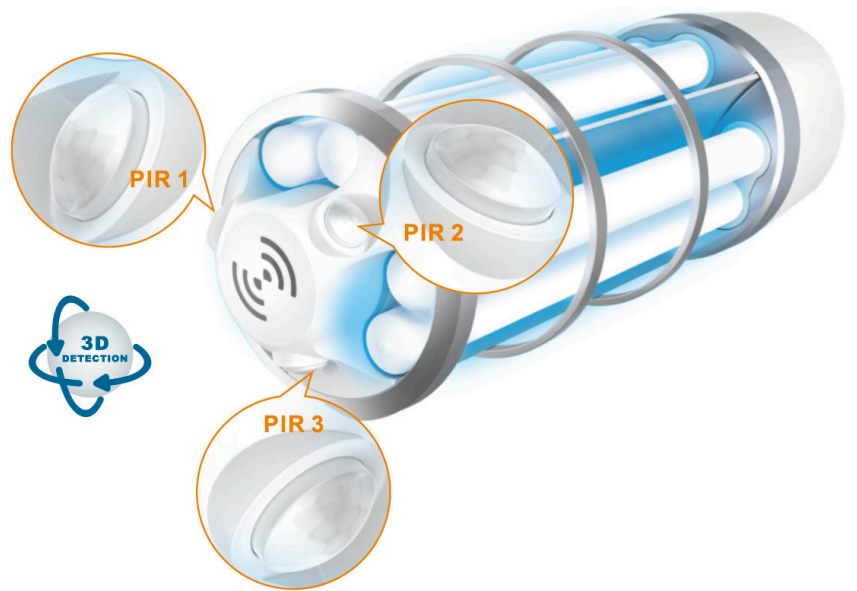

ORDERING

SKU Root	Wattage
UVC GKCL	80W

Safety Note: UVC radiation can cause skin burns and eye injuries that may appear hours after exposure has occurred. Avoid direct skin exposure to UVC radiation and never look directly into a UVC light source, even briefly. We recommend ANSI Z87.1-1989 eye/face protection, long pants and sleeves, and disposable nitrile gloves when working with or around exposed UV lamps.

ACCESSORIES

Item Type	SKU	Description	Image
Mounting Options	UVCGKCLEBTR	Tripod Kit for UVC Corn Light	

DIMENSIONS

COVERAGE AREA

The infrared remote control provides 4 timer settings. The longer the time, the larger the kill zone. Here is a general guide to coverage, though keep in mind that UV rays can only disinfect what they can reach. Furniture, equipment, and other room fittings that obstruct the line-of-light will reduce coverage area.

80W Model	
Time	Covers Up To...
30 minutes	430 sq ft
60 minutes	535 sq ft
90 minutes	590 sq ft
120 minutes	645 sq ft

MICROWAVE & PIR SENSORS

Ceiling Mount
Top View

Wall Mount
Top View

Top View