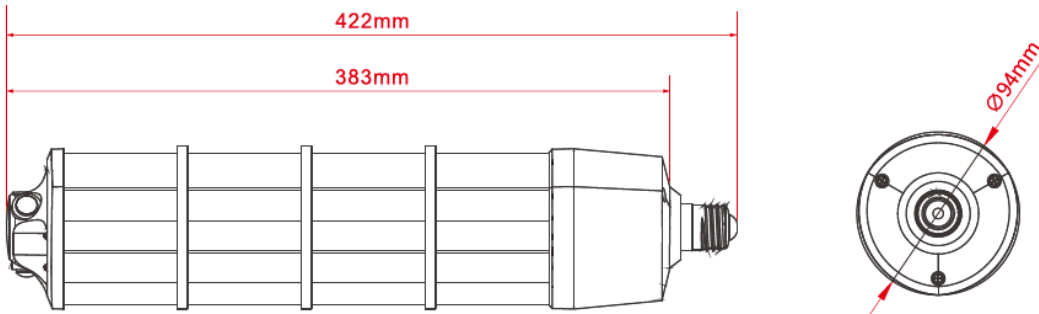

SPECIFICATIONS

Input Power	80W
Input Voltage	85-135VAC
Wavelength	254 nm
Base Type	E26/E27 Edison
Hold Time	30/60/90/120 minutes
Average Lamp Life	9,000 hours
Operation Method	IR Remote Control
Mounting	Socket, Plug & Eyebolt (standard), Tripod (optional)
Controls	Occupancy Sensor/Microwave and PIR Sensors
Warranty	2 years

ORDERING

SKU Root	Wattage
UVC GKCL	80W

Safety Note: UVC radiation can cause skin burns and eye injuries that may appear hours after exposure has occurred. Avoid direct skin exposure to UVC radiation and never look directly into a UVC light source, even briefly. We recommend ANSI Z87.1-1989 eye/face protection, long pants and sleeves, and disposable nitrile gloves when working with or around exposed UV lamps.

ACCESSORIES

Item Type	SKU	Description	Image
Mounting Options	UVCGKCLEBTR	Tripod Kit for UVC Corn Light	

DIMENSIONS

COVERAGE AREA

The infrared remote control provides 4 timer settings. The longer the time, the larger the kill zone. Here is a general guide to coverage, though keep in mind that UV rays can only disinfect what they can reach. Furniture, equipment, and other room fittings that obstruct the line-of-light will reduce coverage area.