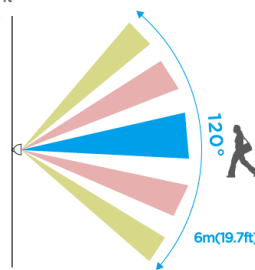

ACCESSORIES

Item Type	SKU	Description	Image
Mounting Options	UVCGKCLEBTR	Tripod Kit for UVC Corn Light	

DIMENSIONS

COVERAGE AREA

The infrared remote control provides 4 timer settings. The longer the time, the larger the kill zone. Here is a general guide to coverage, though keep in mind that UV rays can only disinfect what they can reach. Furniture, equipment, and other room fittings that obstruct the line-of-light will reduce coverage area.

80W Model	
Time	Covers Up To...
30 minutes	430 sq ft
60 minutes	535 sq ft
90 minutes	590 sq ft
120 minutes	645 sq ft

MICROWAVE & PIR SENSORS

Ceiling Mount
Top View

Wall Mount
Top View

Top View