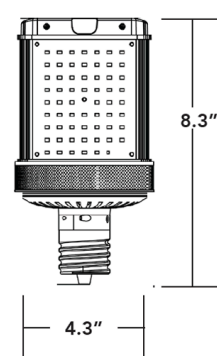

ORDERING GUIDE

Example: **LED-8087E50-G4**

SKU Root	Wattage / Lumens	Base Type	CCT	Series
LED	8087 - 30W, 4,255 lumens	E - E26 Edison	50 - 5000K	G4
	8088 - 50W, 7,250 lumens	M - E39 Mogul		
	8090 - 110W, 14,570 lumens	M - E39 Mogul		G5
	8089 - 80W, 11,655 lumens			

PRODUCT DIMENSIONS

30W Model - E26

30W Model - E39

50W Model - E26

50W Model - E39

80W Model - E39

110W Model - E39

SPECIFICATIONS

Wattage & Lumens	30W, 4,255 lumens 50W, 7,250 lumens 80W, 11,655 lumens 110W, 14,570 lumens
Efficacy	Up to 146 lm/W
CCT	5000K
CRI (Ra)	>80
Input Voltage	120-277VAC
Average Lifetime	50,000 hours
Beam Angle	T5
Base Type	E26 Edison, E39 Mogul
Certifications	DLC, UL
Warranty	5 Years