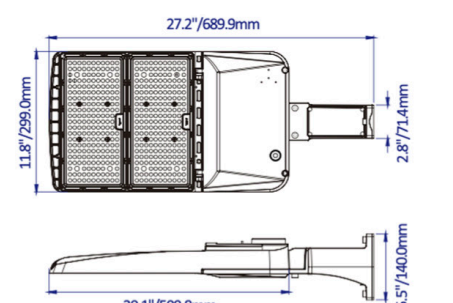

150W

240W

310W

SPECIFICATIONS

Wattage & Lumens	150W Model, Up to 26,350 lumens 240W Model, Up to 36,240 lumens 310W Model, Up to 46,810 lumens
Efficacy	151 lm/W
CCT	5000K
CRI (Ra)	70
Controls	1-10V Dimming Power Selectable
Input Voltage	120-277VAC
Average Lifetime	50,000 hours
Beam Angle	T3 (pushes light forward)
Mounting	Slipfitter, Trunnion, Square & Round Pole Mount, Adjustable Square & Round Pole Mount, Bracket Mount, Wall Mount
Enclosure Rating	Wet Location
Certifications	DLC, UL
Warranty	5 Years

PRODUCT DIMENSIONS

150W Model

240W Model

310W Model

Net Weight: 9.7Lbs/4.4kgs

Net Weight: 10.4Lbs/4.7kgs

Net Weight: 13.2Lbs/6kgs

Net Weight: 9.7Lbs/4.4kgs

Net Weight: 10.4Lbs/4.7kgs

Net Weight: 13.2Lbs/6kgs

Net Weight: 10.1Lbs/4.6kgs

Net Weight: 10.8Lbs/4.9kgs

Net Weight: 13.7Lbs/6.2kgs

Net Weight: 11.0Lbs/5kgs

Net Weight: 11.7Lbs/5.3kgs

Net Weight: 14.6Lbs/6.6kgs