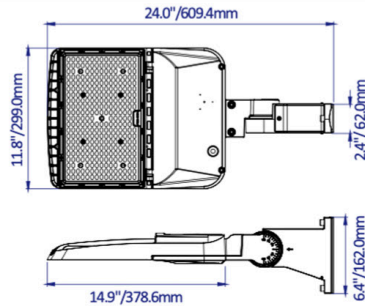

150W

240W

310W

SPECIFICATIONS

Wattage & Lumens	150W Model, Up to 26,350 lumens 240W Model, Up to 36,240 lumens 310W Model, Up to 46,810 lumens
Efficacy	151 lm/W
CCT	5000K
CRI (Ra)	70
Controls	1-10V Dimming Power Selectable
Input Voltage	120-277VAC
Average Lifetime	50,000 hours
Beam Angle	T3 (pushes light forward)
Mounting	Slipfitter, Trunnion, Square & Round Pole Mount, Adjustable Square & Round Pole Mount, Bracket Mount, Wall Mount
Enclosure Rating	Wet Location
Certifications	DLC, UL
Warranty	5 Years

ORDERING GUIDE

Example: **SBXT3B150WSUD50**

SKU Root	Beam Angle	Wattage / Lumens	Certification	CCT
SBX	T3B	150WS - 150W/120W/100W/80W Selectable, Up to 26,350 lumens 240WS - 240W/220W/200W/170W Selectable, Up to 36,240 lumens 310WS - 310W/280W/260W/240W Selectable, Up to 46,810 lumens	UD - DLC, UL	50 - 5000K

PRODUCT DIMENSIONS

150W Model

240W Model

310W Model

Net Weight: 9.7Lbs/4.4kgs

Net Weight: 10.4Lbs/4.7kgs

Net Weight: 13.2Lbs/6kgs

Net Weight: 9.7Lbs/4.4kgs