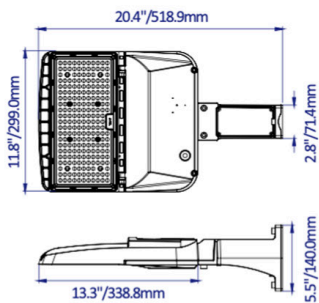

150W

240W

310W

SPECIFICATIONS

Wattage & Lumens	150W Model, Up to 26,350 lumens 240W Model, Up to 36,240 lumens 310W Model, Up to 46,810 lumens
Efficacy	151 lm/W
CCT	5000K
CRI (Ra)	70
Controls	1-10V Dimming Power Selectable
Input Voltage	120-277VAC
Average Lifetime	50,000 hours
Beam Angle	T3 (pushes light forward)
Mounting	Slipfitter, Trunnion, Square & Round Pole Mount, Adjustable Square & Round Pole Mount, Bracket Mount, Wall Mount
Enclosure Rating	Wet Location
Certifications	DLC, UL
Warranty	5 Years

PRODUCT DIMENSIONS

150W Model

240W Model

310W Model

Net Weight: 9.7Lbs/4.4kgs

Net Weight: 10.4Lbs/4.7kgs

Net Weight: 13.2Lbs/6kgs

Net Weight: 9.7Lbs/4.4kgs

Net Weight: 10.4Lbs/4.7kgs

Net Weight: 13.2Lbs/6kgs

Net Weight: 10.1Lbs/4.6kgs

Net Weight: 10.8Lbs/4.9kgs

Net Weight: 13.7Lbs/6.2kgs

Net Weight: 11.0Lbs/5kgs

Net Weight: 11.7Lbs/5.3kgs

Net Weight: 14.6Lbs/6.6kgs