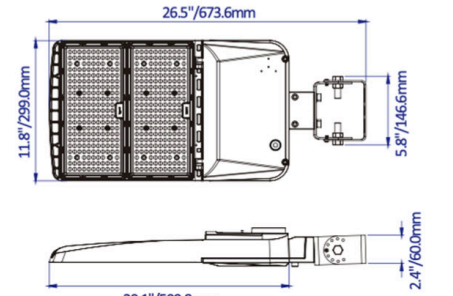

Net Weight: 13.2Lbs/6kgs