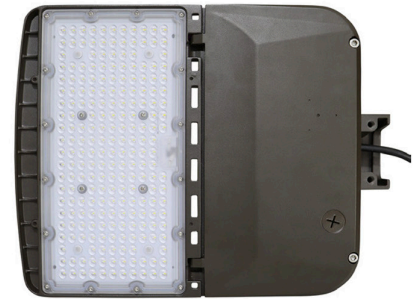

Project Name: _____

Ordering #: _____ Type: _____

OVERVIEW	
Wattage (W)	150W/120W/100W/80W Selectable 240W/220W/200W/170W Selectable 310W/280W/260W/240W Selectable
Lumen Package (lm)	Up to 46,810 lm
Color Temperature (CCT)	5000K
Efficacy (lm/W)	151 lm/W

150W

240W

310W

SPECIFICATIONS

Wattage & Lumens	150W Model, Up to 26,350 lumens 240W Model, Up to 36,240 lumens 310W Model, Up to 46,810 lumens
Efficacy	151 lm/W
CCT	5000K
CRI (Ra)	70
Controls	1-10V Dimming Power Selectable
Input Voltage	120-277VAC
Average Lifetime	50,000 hours
Beam Angle	T3 (pushes light forward)
Mounting	Slipfitter, Trunnion, Square & Round Pole Mount, Adjustable Square & Round Pole Mount, Bracket Mount, Wall Mount
Enclosure Rating	Wet Location
Certifications	DLC, UL
Warranty	5 Years

ORDERING GUIDE

Example: **SBXT3B150WSUD50**

SKU Root	Beam Angle	Wattage / Lumens	Certification	CCT
SBX	T3B	150WS - 150W/120W/100W/80W Selectable, Up to 26,350 lumens 240WS - 240W/220W/200W/170W Selectable, Up to 36,240 lumens 310WS - 310W/280W/260W/240W Selectable, Up to 46,810 lumens	UD - DLC, UL	50 - 5000K

PRODUCT DIMENSIONS

150W Model

240W Model

310W Model

Net Weight: 9.7Lbs/4.4kgs

Net Weight: 10.4Lbs/4.7kgs

Net Weight: 13.2Lbs/6kgs

Net Weight: 9.7Lbs/4.4kgs