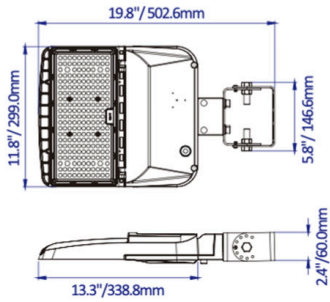

150W

240W

310W

SPECIFICATIONS

Wattage & Lumens	150W Model, Up to 26,350 lumens 240W Model, Up to 36,240 lumens 310W Model, Up to 46,810 lumens
Efficacy	151 lm/W
CCT	5000K
CRI (Ra)	70
Controls	1-10V Dimming Power Selectable
Input Voltage	120-277VAC
Average Lifetime	50,000 hours
Beam Angle	T3 (pushes light forward)
Mounting	Slipfitter, Trunnion, Square & Round Pole Mount, Adjustable Square & Round Pole Mount, Bracket Mount, Wall Mount
Enclosure Rating	Wet Location
Certifications	DLC, UL
Warranty	5 Years

ORDERING GUIDE

Example: **SBXT3B150WSUD50**

SKU Root	Beam Angle	Wattage / Lumens	Certification	CCT
SBX	T3B	150WS - 150W/120W/100W/80W Selectable, Up to 26,350 lumens 240WS - 240W/220W/200W/170W Selectable, Up to 36,240 lumens 310WS - 310W/280W/260W/240W Selectable, Up to 46,810 lumens	UD - DLC, UL	50 - 5000K

PRODUCT DIMENSIONS

150W Model

240W Model

310W Model

Net Weight: 9.7Lbs/4.4kgs

Net Weight: 10.4Lbs/4.7kgs

Net Weight: 13.2Lbs/6kgs

Net Weight: 9.7Lbs/4.4kgs