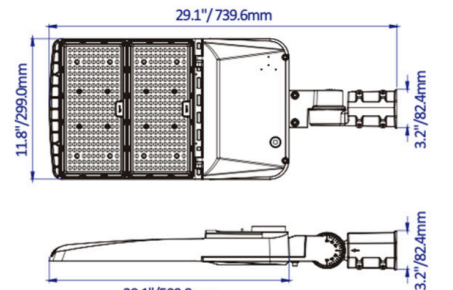

150W

240W

310W

SPECIFICATIONS

Wattage & Lumens	150W Model, Up to 26,350 lumens 240W Model, Up to 36,240 lumens 310W Model, Up to 46,810 lumens
Efficacy	151 lm/W
CCT	5000K
CRI (Ra)	70
Controls	1-10V Dimming Power Selectable
Input Voltage	120-277VAC
Average Lifetime	50,000 hours
Beam Angle	T3 (pushes light forward)
Mounting	Slipfitter, Trunnion, Square & Round Pole Mount, Adjustable Square & Round Pole Mount, Bracket Mount, Wall Mount
Enclosure Rating	Wet Location
Certifications	DLC, UL
Warranty	5 Years

PRODUCT DIMENSIONS

150W Model

240W Model

310W Model

Net Weight: 9.7Lbs/4.4kgs

Net Weight: 10.4Lbs/4.7kgs

Net Weight: 13.2Lbs/6kgs

Net Weight: 9.7Lbs/4.4kgs

Net Weight: 10.4Lbs/4.7kgs

Net Weight: 13.2Lbs/6kgs

Net Weight: 10.1Lbs/4.6kgs

Net Weight: 10.8Lbs/4.9kgs

Net Weight: 13.7Lbs/6.2kgs

Net Weight: 11.0Lbs/5kgs

Net Weight: 11.7Lbs/5.3kgs

Net Weight: 14.6Lbs/6.6kgs