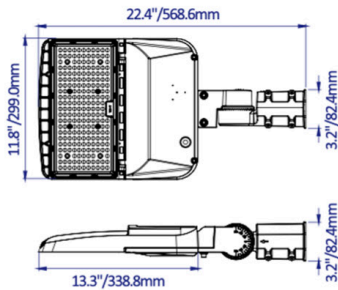

150W

240W

310W

SPECIFICATIONS

Wattage & Lumens	150W Model, Up to 26,350 lumens 240W Model, Up to 36,240 lumens 310W Model, Up to 46,810 lumens
Efficacy	151 lm/W
CCT	5000K
CRI (Ra)	70
Controls	1-10V Dimming Power Selectable
Input Voltage	120-277VAC
Average Lifetime	50,000 hours
Beam Angle	T3 (pushes light forward)
Mounting	Slipfitter, Trunnion, Square & Round Pole Mount, Adjustable Square & Round Pole Mount, Bracket Mount, Wall Mount
Enclosure Rating	Wet Location
Certifications	DLC, UL
Warranty	5 Years

ORDERING GUIDE

Example: **SBXT3B150WSUD50**

SKU Root	Beam Angle	Wattage / Lumens	Certification	CCT
SBX	T3B	150WS - 150W/120W/100W/80W Selectable, Up to 26,350 lumens 240WS - 240W/220W/200W/170W Selectable, Up to 36,240 lumens 310WS - 310W/280W/260W/240W Selectable, Up to 46,810 lumens	UD - DLC, UL	50 - 5000K

PRODUCT DIMENSIONS

150W Model

240W Model

310W Model

Net Weight: 9.7Lbs/4.4kgs

Net Weight: 10.4Lbs/4.7kgs

Net Weight: 13.2Lbs/6kgs

Net Weight: 9.7Lbs/4.4kgs

Net Weight: 10.4Lbs/4.7kgs

Net Weight: 13.2Lbs/6kgs

Net Weight: 10.1Lbs/4.6kgs

Net Weight: 10.8Lbs/4.9kgs

Net Weight: 13.7Lbs/6.2kgs

Net Weight: 11.0Lbs/5kgs

Net Weight: 11.7Lbs/5.3kgs

Net Weight: 14.6Lbs/6.6kgs