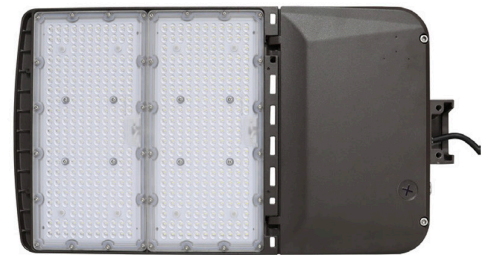

Project Name: _____

Ordering #: _____ Type: _____

OVERVIEW	
Wattage (W)	150W/120W/100W/80W Selectable 240W/220W/200W/170W Selectable 310W/280W/260W/240W Selectable
Lumen Package (lm)	Up to 46,810 lm
Color Temperature (CCT)	5000K
Efficacy (lm/W)	151 lm/W

150W

240W

310W

SPECIFICATIONS

Wattage & Lumens	150W Model, Up to 26,350 lumens 240W Model, Up to 36,240 lumens 310W Model, Up to 46,810 lumens
Efficacy	151 lm/W
CCT	5000K
CRI (Ra)	70
Controls	1-10V Dimming Power Selectable
Input Voltage	120-277VAC
Average Lifetime	50,000 hours
Beam Angle	T3 (pushes light forward)
Mounting	Slipfitter, Trunnion, Square & Round Pole Mount, Adjustable Square & Round Pole Mount, Bracket Mount, Wall Mount
Enclosure Rating	Wet Location
Certifications	DLC, UL
Warranty	5 Years

ORDERING GUIDE

Example: **SBXT3B150WSUD50**

SKU Root	Beam Angle	Wattage / Lumens	Certification	CCT
SBX	T3B	150WS - 150W/120W/100W/80W Selectable, Up to 26,350 lumens 240WS - 240W/220W/200W/170W Selectable, Up to 36,240 lumens 310WS - 310W/280W/260W/240W Selectable, Up to 46,810 lumens	UD - DLC, UL	50 - 5000K

PRODUCT DIMENSIONS

150W Model

240W Model

310W Model

Net Weight: 9.7Lbs/4.4kgs

Net Weight: 10.4Lbs/4.7kgs

Net Weight: 13.2Lbs/6kgs

Net Weight: 9.7Lbs/4.4kgs