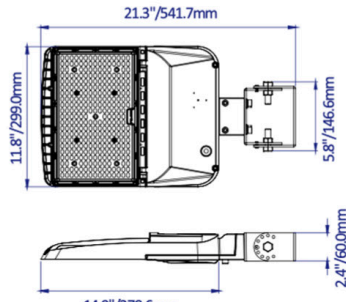

150W

240W

310W

SPECIFICATIONS

Wattage & Lumens	150W Model, Up to 26,350 lumens 240W Model, Up to 36,240 lumens 310W Model, Up to 46,810 lumens
Efficacy	151 lm/W
CCT	5000K
CRI (Ra)	70
Controls	1-10V Dimming Power Selectable
Input Voltage	120-277VAC
Average Lifetime	50,000 hours
Beam Angle	T3 (pushes light forward)
Mounting	Slipfitter, Trunnion, Square & Round Pole Mount, Adjustable Square & Round Pole Mount, Bracket Mount, Wall Mount
Enclosure Rating	Wet Location
Certifications	DLC, UL
Warranty	5 Years

ORDERING GUIDE

Example: **SBXT3B150WSUD50**

SKU Root	Beam Angle	Wattage / Lumens	Certification	CCT
SBX	T3B	150WS - 150W/120W/100W/80W Selectable, Up to 26,350 lumens 240WS - 240W/220W/200W/170W Selectable, Up to 36,240 lumens 310WS - 310W/280W/260W/240W Selectable, Up to 46,810 lumens	UD - DLC, UL	50 - 5000K

PRODUCT DIMENSIONS

150W Model

240W Model

310W Model

Net Weight: 9.7Lbs/4.4kgs

Net Weight: 10.4Lbs/4.7kgs

Net Weight: 13.2Lbs/6kgs

Net Weight: 9.7Lbs/4.4kgs