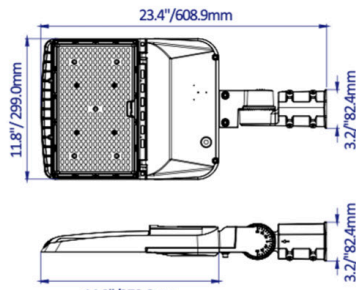

Net Weight: 10.8Lbs/4.9kgs