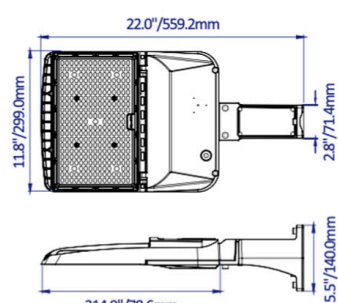

150W

240W

310W

SPECIFICATIONS

Wattage & Lumens	150W Model, Up to 26,350 lumens 240W Model, Up to 36,240 lumens 310W Model, Up to 46,810 lumens
Efficacy	151 lm/W
CCT	5000K
CRI (Ra)	70
Controls	1-10V Dimming Power Selectable
Input Voltage	120-277VAC
Average Lifetime	50,000 hours
Beam Angle	T3 (pushes light forward)
Mounting	Slipfitter, Trunnion, Square & Round Pole Mount, Adjustable Square & Round Pole Mount, Bracket Mount, Wall Mount
Enclosure Rating	Wet Location
Certifications	DLC, UL
Warranty	5 Years

PRODUCT DIMENSIONS

150W Model

240W Model

310W Model

Net Weight: 9.7Lbs/4.4kgs

Net Weight: 10.4Lbs/4.7kgs

Net Weight: 13.2Lbs/6kgs

Net Weight: 9.7Lbs/4.4kgs

Net Weight: 10.4Lbs/4.7kgs

Net Weight: 13.2Lbs/6kgs

Net Weight: 10.1Lbs/4.6kgs

Net Weight: 10.8Lbs/4.9kgs

Net Weight: 13.7Lbs/6.2kgs

Net Weight: 11.0Lbs/5kgs

Net Weight: 11.7Lbs/5.3kgs

Net Weight: 14.6Lbs/6.6kgs