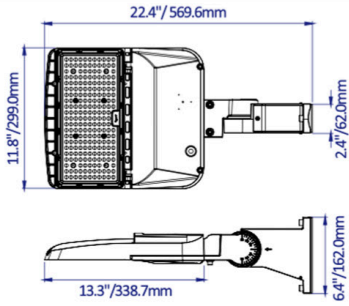

150W

240W

310W

SPECIFICATIONS

Wattage & Lumens	150W Model, Up to 26,350 lumens 240W Model, Up to 36,240 lumens 310W Model, Up to 46,810 lumens
Efficacy	151 lm/W
CCT	5000K
CRI (Ra)	70
Controls	1-10V Dimming Power Selectable
Input Voltage	120-277VAC
Average Lifetime	50,000 hours
Beam Angle	T3 (pushes light forward)
Mounting	Slipfitter, Trunnion, Square & Round Pole Mount, Adjustable Square & Round Pole Mount, Bracket Mount, Wall Mount
Enclosure Rating	Wet Location
Certifications	DLC, UL
Warranty	5 Years

ORDERING GUIDE

Example: **SBXT3B150WSUD50**

SKU Root	Beam Angle	Wattage / Lumens	Certification	CCT
SBX	T3B	150WS - 150W/120W/100W/80W Selectable, Up to 26,350 lumens 240WS - 240W/220W/200W/170W Selectable, Up to 36,240 lumens 310WS - 310W/280W/260W/240W Selectable, Up to 46,810 lumens	UD - DLC, UL	50 - 5000K

PRODUCT DIMENSIONS

150W Model

240W Model

310W Model

Net Weight: 9.7Lbs/4.4kgs

Net Weight: 10.4Lbs/4.7kgs

Net Weight: 13.2Lbs/6kgs

Net Weight: 9.7Lbs/4.4kgs