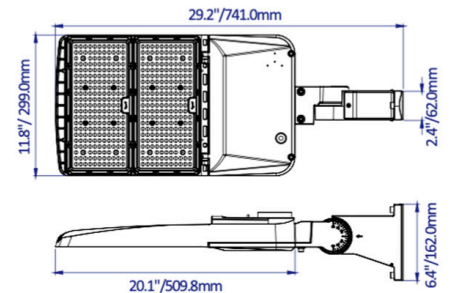

150W

240W

310W

SPECIFICATIONS

Wattage & Lumens	150W Model, Up to 26,350 lumens 240W Model, Up to 36,240 lumens 310W Model, Up to 46,810 lumens
Efficacy	151 lm/W
CCT	5000K
CRI (Ra)	70
Controls	1-10V Dimming Power Selectable
Input Voltage	120-277VAC
Average Lifetime	50,000 hours
Beam Angle	T3 (pushes light forward)
Mounting	Slipfitter, Trunnion, Square & Round Pole Mount, Adjustable Square & Round Pole Mount, Bracket Mount, Wall Mount
Enclosure Rating	Wet Location
Certifications	DLC, UL
Warranty	5 Years

ORDERING GUIDE

Example: **SBXT3B150WSUD50**

SKU Root	Beam Angle	Wattage / Lumens	Certification	CCT
SBX	T3B	150WS - 150W/120W/100W/80W Selectable, Up to 26,350 lumens 240WS - 240W/220W/200W/170W Selectable, Up to 36,240 lumens 310WS - 310W/280W/260W/240W Selectable, Up to 46,810 lumens	UD - DLC, UL	50 - 5000K

PRODUCT DIMENSIONS

150W Model

240W Model

310W Model

Net Weight: 9.7Lbs/4.4kgs

Net Weight: 10.4Lbs/4.7kgs

Net Weight: 13.2Lbs/6kgs

Net Weight: 9.7Lbs/4.4kgs