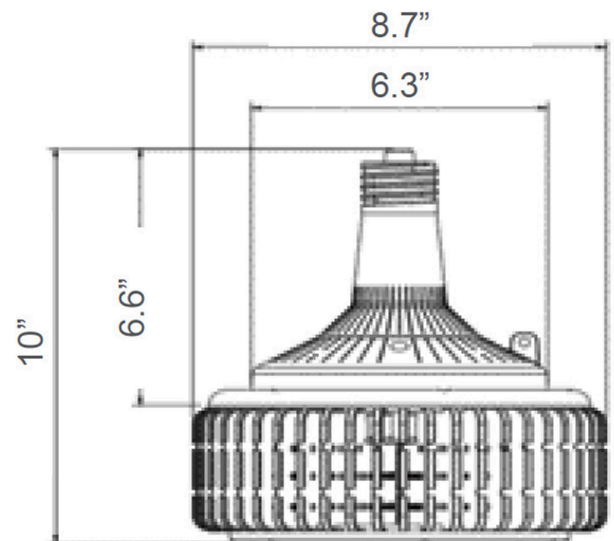

### OVERVIEW

<b>Wattage (W)</b>	90W, 135W, 150W
<b>Lumen Package (lm)</b>	Up to 19,375 lm
<b>Color Temperature (CCT)</b>	5000K
<b>Efficacy (lm/W)</b>	Up to 131 lm/W

### ORDERING GUIDE

Example: **LED-8136M50**

SKU Root	Wattage / Lumens	Base Type	CCT
<b>LED</b>	<b>8136</b> - 90W, 11,825 lumens <b>8132</b> - 135W, 17,095 lumens <b>8130</b> - 150W, 19,375 lumens	<b>M</b> - E39 Mogul	<b>50</b> - 5000K

### PRODUCT DIMENSIONS

90W Model

135W & 150W Models

**SPECIFICATIONS**

<b>Wattage &amp; Lumens</b>	90w, 11,825 lumens 135W, 17,095 lumens 150W, 19,375 lumens
<b>Efficacy</b>	Up to 131 lm/W
<b>CCT</b>	5000K
<b>CRI (Ra)</b>	>80
<b>Input Voltage</b>	120-277VAC
<b>Average Lifetime</b>	50,000 hours
<b>Base Type</b>	E39 Mogul
<b>Certifications</b>	DLC, UL
<b>Warranty</b>	5 Years