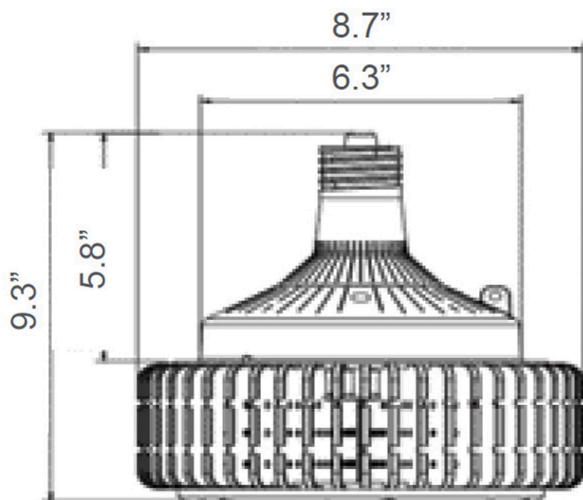

### OVERVIEW

<b>Wattage (W)</b>	90W, 135W, 150W
<b>Lumen Package (lm)</b>	Up to 19,375 lm
<b>Color Temperature (CCT)</b>	5000K
<b>Efficacy (lm/W)</b>	Up to 131 lm/W

### ORDERING GUIDE

Example: **LED-8136M50**

SKU Root	Wattage / Lumens	Base Type	CCT
<b>LED</b>	<b>8136</b> - 90W, 11,825 lumens <b>8132</b> - 135W, 17,095 lumens <b>8130</b> - 150W, 19,375 lumens	<b>M</b> - E39 Mogul	<b>50</b> - 5000K

### PRODUCT DIMENSIONS

90W Model

135W & 150W Models

**SPECIFICATIONS**

<b>Wattage &amp; Lumens</b>	90w, 11,825 lumens 135W, 17,095 lumens 150W, 19,375 lumens
<b>Efficacy</b>	Up to 131 lm/W
<b>CCT</b>	5000K
<b>CRI (Ra)</b>	>80
<b>Input Voltage</b>	120-277VAC
<b>Average Lifetime</b>	50,000 hours
<b>Base Type</b>	E39 Mogul
<b>Certifications</b>	DLC, UL
<b>Warranty</b>	5 Years