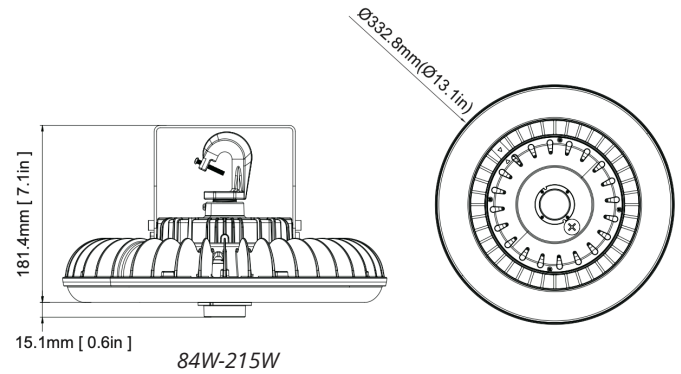

SPECIFICATIONS

Input Power	45W-97W, 84W-215W Power Selectable (100%, 80%, 60%, 40%)
Input Voltage	120-277VAC
Light Output	45W-97W - Up to 12,700 lumens 84W-215W - Up to 30,500 lumens
System Efficacy	Up to 141 lm/W
CCT	4000K/5000K Selectable
CRI	80
Average Lamp Life	50,000 hours
Enclosure Rating	IP65
Mounting	Hook Mount / Ceiling Mounting
Controls	Dimmable
Certification	UL
Warranty	5 years

45W - 97W

84W - 215W

ORDERING

Example: **HBM06BB097WSCS**

SKU Root	Finish	Wattage / Lumens	Power	CCT
HBM06	BB - Black	097 - 45W-97W, Up to 12,700 lumens 215 - 84W-215W, Up to 30,500 lumens	WS - 100%/80%/60%/40% Power Adjustable	CS - 4000K/5000K Selectable

DIMENSIONS

PHOTOMETRICS