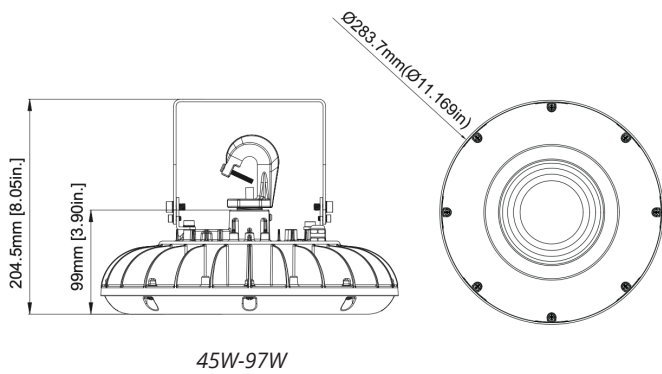

SPECIFICATIONS

Input Power	45W-97W, 84W-215W Power Selectable (100%, 80%, 60%, 40%)
Input Voltage	120-277VAC
Light Output	45W-97W - Up to 12,700 lumens 84W-215W - Up to 30,500 lumens
System Efficacy	Up to 141 lm/W
CCT	4000K/5000K Selectable
CRI	80
Average Lamp Life	50,000 hours
Enclosure Rating	IP65
Mounting	Hook Mount / Ceiling Mounting
Controls	Dimmable
Certification	UL
Warranty	5 years

45W - 97W

84W - 215W

ORDERING

Example: **HBM06BB097WSCS**

SKU Root	Finish	Wattage / Lumens	Power	CCT
HBM06	BB - Black	097 - 45W-97W, Up to 12,700 lumens 215 - 84W-215W, Up to 30,500 lumens	WS - 100%/80%/60%/40% Power Adjustable	CS - 4000K/5000K Selectable

DIMENSIONS

PHOTOMETRICS