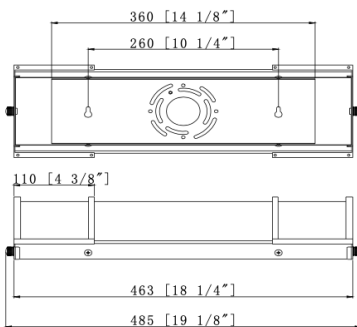

Project Name: _____

Ordering #: _____ Type: _____

OVERVIEW

Size	18", 24", 36"
Wattage (W)	20W, 25W, 30W
Lumen Package (lm)	Up to 2,100 lm
Color Temperature (CCT)	3000K/4000K/5000K Selectable
Efficacy (lm/W)	70 lm/W

ORDERING GUIDE

Example: **MMH18VL20WCS**

SKU Root	Size	Series	Wattage / Lumens	CCT
MMH	18 - 18"	VL - Vanity Light	20W - 20W, 1,400 lumens	CS - 3000K/4000K/5000K
	24 - 24"		25W - 25W, 1,750 lumens	
	36 - 36"		30W - 30W, 2,100 lumens	

PRODUCT DIMENSIONS

DIMENSIONS			
Product Dimension	19.13" x 4.5" x 4"	25.68" x 4.5" x 4"	37.25" x 4.5" x 4"

18"

24"

36"

SPECIFICATIONS

Size	18", 24", 36"
Wattage & Lumens	(18") 20W, 1,400 lumens (24") 25W, 1,750 lumens (36") 30W, 2,100 lumens
Efficacy	70 lm/W
CCT	3000K/4000K/5000K Selectable
CRI (Ra)	80
Controls	TRIAC Dimming CCT Selectable
Input Voltage	120VAC
Average Lifetime	50,000 hours
Beam Angle	120°
Housing	Brushed Nickel + Opal Acrylic
IP Rating	IP20
Certifications	ETL
Warranty	5 Years