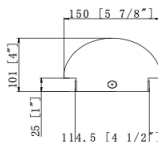

ORDERING GUIDE

Example: **MMH18VL20WCS**

SKU Root	Size	Series	Wattage / Lumens	CCT
MMH	18 - 18"	VL - Vanity Light	20W - 20W, 1,400 lumens	CS - 3000K/4000K/5000K
	24 - 24"		25W - 25W, 1,750 lumens	
	36 - 36"		30W - 30W, 2,100 lumens	

PRODUCT DIMENSIONS

DIMENSIONS			
Product Dimension	19.13" x 4.5" x 4"	25.68" x 4.5" x 4"	37.25" x 4.5" x 4"

18"

24"

36"

SPECIFICATIONS

Size	18", 24", 36"
Wattage & Lumens	(18") 20W, 1,400 lumens (24") 25W, 1,750 lumens (36") 30W, 2,100 lumens
Efficacy	70 lm/W
CCT	3000K/4000K/5000K Selectable
CRI (Ra)	80
Controls	TRIAC Dimming CCT Selectable
Input Voltage	120VAC
Average Lifetime	50,000 hours
Beam Angle	120°
Housing	Brushed Nickel + Opal Acrylic
IP Rating	IP20
Certifications	ETL
Warranty	5 Years