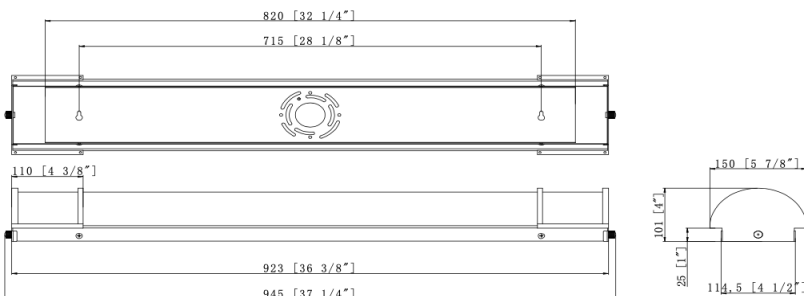

ORDERING GUIDE

Example: **MMH18VL20WCS**

SKU Root	Size	Series	Wattage / Lumens	CCT
MMH	18 - 18"	VL - Vanity Light	20W - 20W, 1,400 lumens	CS - 3000K/4000K/5000K
	24 - 24"		25W - 25W, 1,750 lumens	
	36 - 36"		30W - 30W, 2,100 lumens	

PRODUCT DIMENSIONS

DIMENSIONS			
Product Dimension	19.13" x 4.5" x 4"	25.68" x 4.5" x 4"	37.25" x 4.5" x 4"

18"

24"

36"

SPECIFICATIONS

Size	18", 24", 36"
Wattage & Lumens	(18") 20W, 1,400 lumens (24") 25W, 1,750 lumens (36") 30W, 2,100 lumens
Efficacy	70 lm/W
CCT	3000K/4000K/5000K Selectable
CRI (Ra)	80
Controls	TRIAC Dimming CCT Selectable
Input Voltage	120VAC
Average Lifetime	50,000 hours
Beam Angle	120°
Housing	Brushed Nickel + Opal Acrylic
IP Rating	IP20
Certifications	ETL
Warranty	5 Years