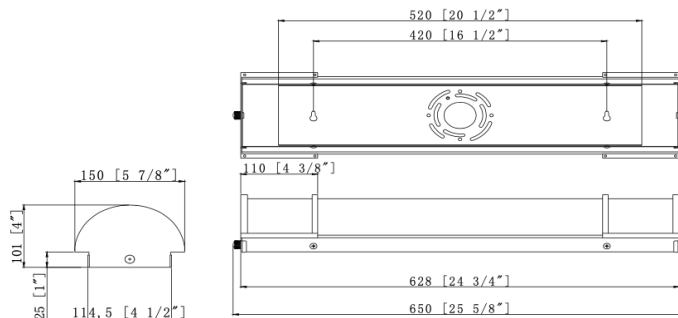

Project Name: _____

Ordering #: _____ Type: _____

OVERVIEW

Size	18", 24", 36"
Wattage (W)	20W, 25W, 30W
Lumen Package (lm)	Up to 2,100 lm
Color Temperature (CCT)	3000K/4000K/5000K Selectable
Efficacy (lm/W)	70 lm/W

ORDERING GUIDE

Example: **MMH18VL20WCS**

SKU Root	Size	Series	Wattage / Lumens	CCT
MMH	18 - 18"	VL - Vanity Light	20W - 20W, 1,400 lumens	CS - 3000K/4000K/5000K
	24 - 24"		25W - 25W, 1,750 lumens	
	36 - 36"		30W - 30W, 2,100 lumens	

PRODUCT DIMENSIONS

DIMENSIONS			
Product Dimension	19.13" x 4.5" x 4"	25.68" x 4.5" x 4"	37.25" x 4.5" x 4"

18"

24"

36"

SPECIFICATIONS

Size	18", 24", 36"
Wattage & Lumens	(18") 20W, 1,400 lumens (24") 25W, 1,750 lumens (36") 30W, 2,100 lumens
Efficacy	70 lm/W
CCT	3000K/4000K/5000K Selectable
CRI (Ra)	80
Controls	TRIAC Dimming CCT Selectable
Input Voltage	120VAC
Average Lifetime	50,000 hours
Beam Angle	120°
Housing	Brushed Nickel + Opal Acrylic
IP Rating	IP20
Certifications	ETL
Warranty	5 Years