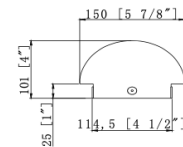

Project Name: _____

Ordering #: _____ Type: _____

OVERVIEW

Size	18", 24", 36"
Wattage (W)	20W, 25W, 30W
Lumen Package (lm)	Up to 2,100 lm
Color Temperature (CCT)	3000K/4000K/5000K Selectable
Efficacy (lm/W)	70 lm/W

ORDERING GUIDE

Example: **MMH18VL20WCS**

SKU Root	Size	Series	Wattage / Lumens	CCT
MMH	18 - 18"	VL - Vanity Light	20W - 20W, 1,400 lumens	CS - 3000K/4000K/5000K
	24 - 24"		25W - 25W, 1,750 lumens	
	36 - 36"		30W - 30W, 2,100 lumens	

PRODUCT DIMENSIONS

DIMENSIONS			
Product Dimension	19.13" x 4.5" x 4"	25.68" x 4.5" x 4"	37.25" x 4.5" x 4"

18"

24"

36"

SPECIFICATIONS

Size	18", 24", 36"
Wattage & Lumens	(18") 20W, 1,400 lumens (24") 25W, 1,750 lumens (36") 30W, 2,100 lumens
Efficacy	70 lm/W
CCT	3000K/4000K/5000K Selectable
CRI (Ra)	80
Controls	TRIAC Dimming CCT Selectable
Input Voltage	120VAC
Average Lifetime	50,000 hours
Beam Angle	120°
Housing	Brushed Nickel + Opal Acrylic
IP Rating	IP20
Certifications	ETL
Warranty	5 Years